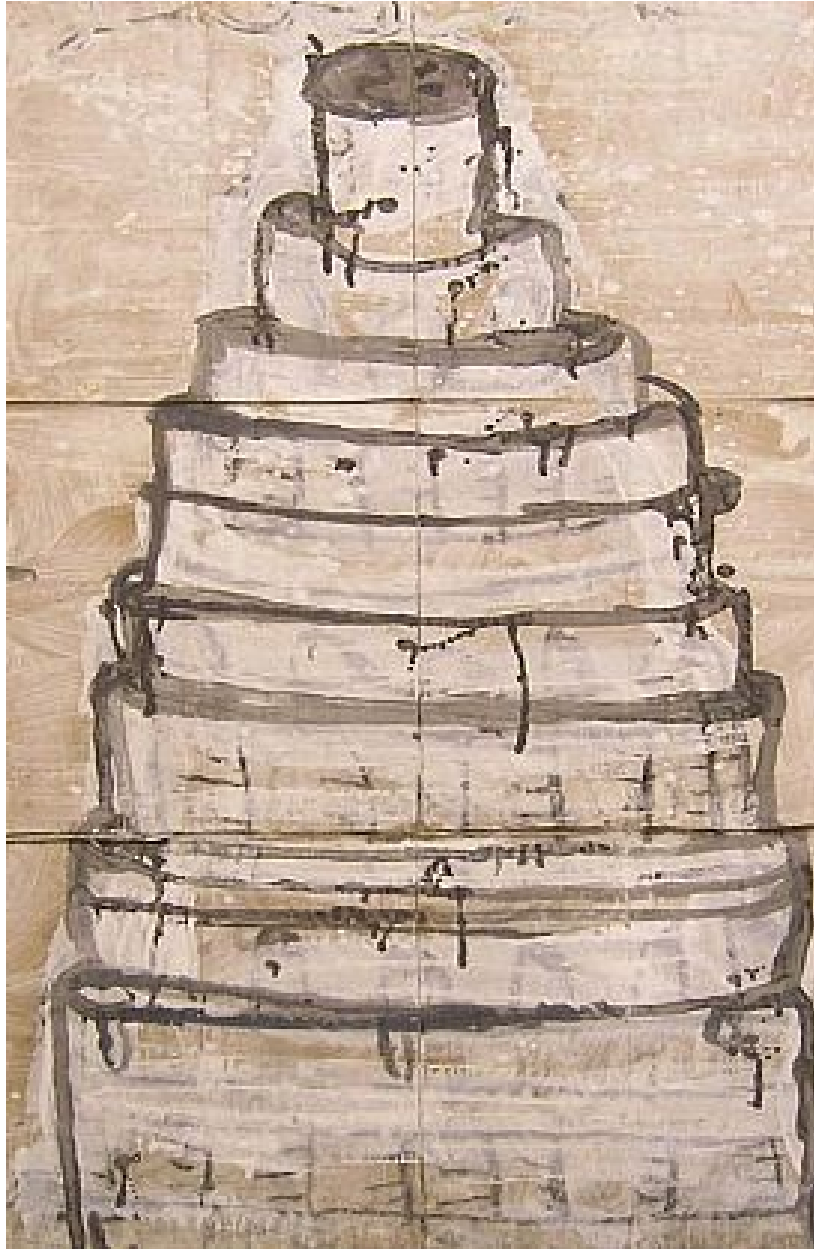

ROBISCHON

GARY KOMARIN, *GATEAU, BLACK ON WHITE*
acrylic on paper, 51 x 24 in. (129.5 x 61 cm)
GK018