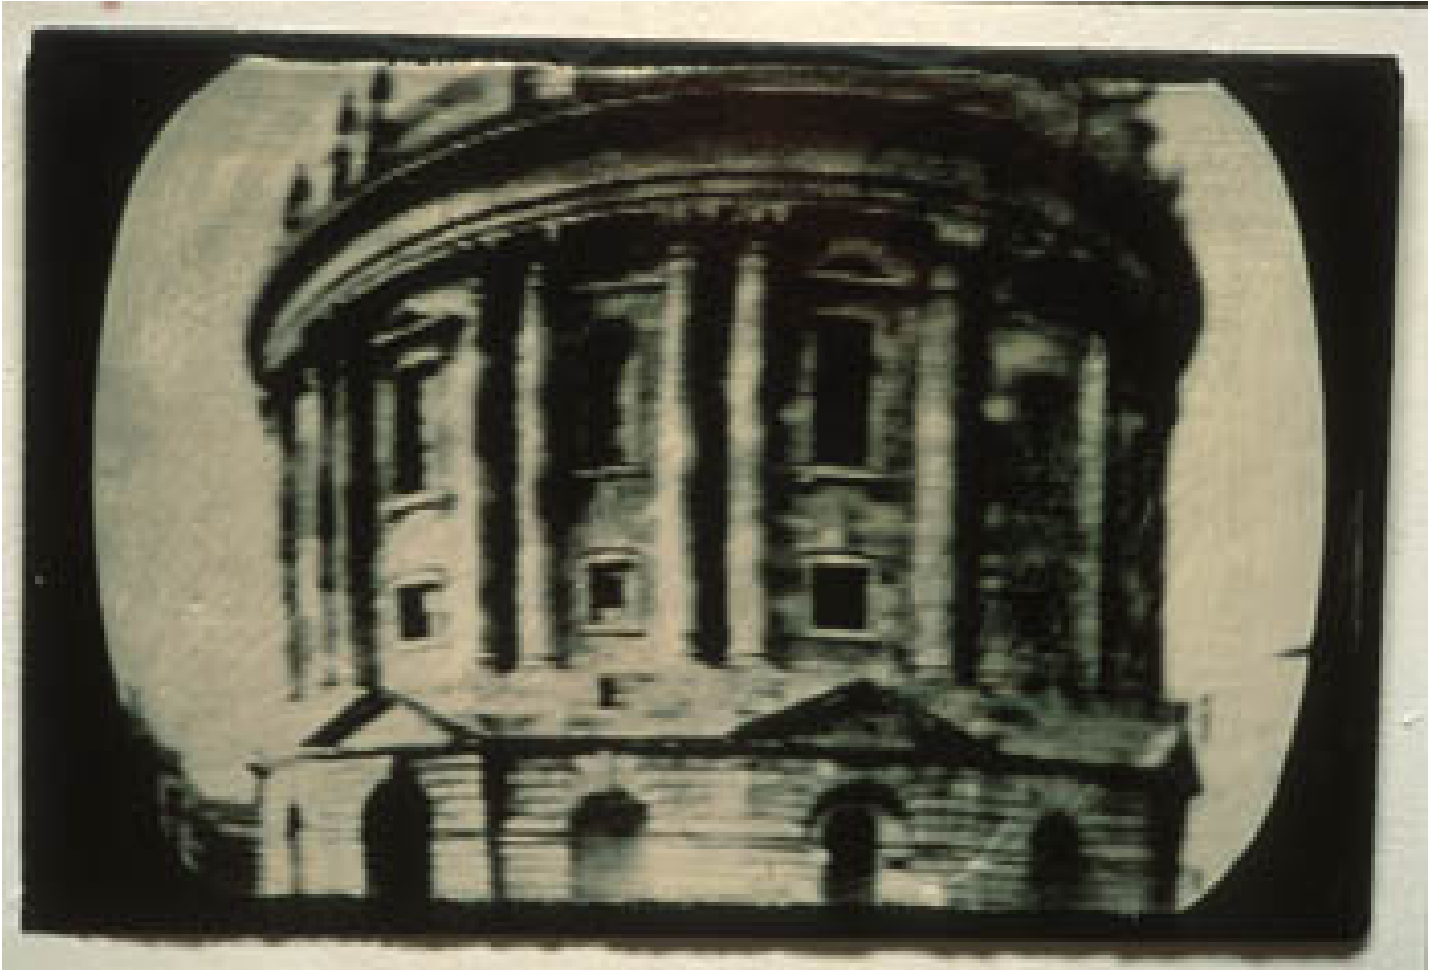

# ROBISCHON

GARY EMRICH, *THE DEPOSITORY*  
photo emulsion transfer/ slate, 11 3/4 x 18 in. (29.8 x 45.7 cm)  
GE055