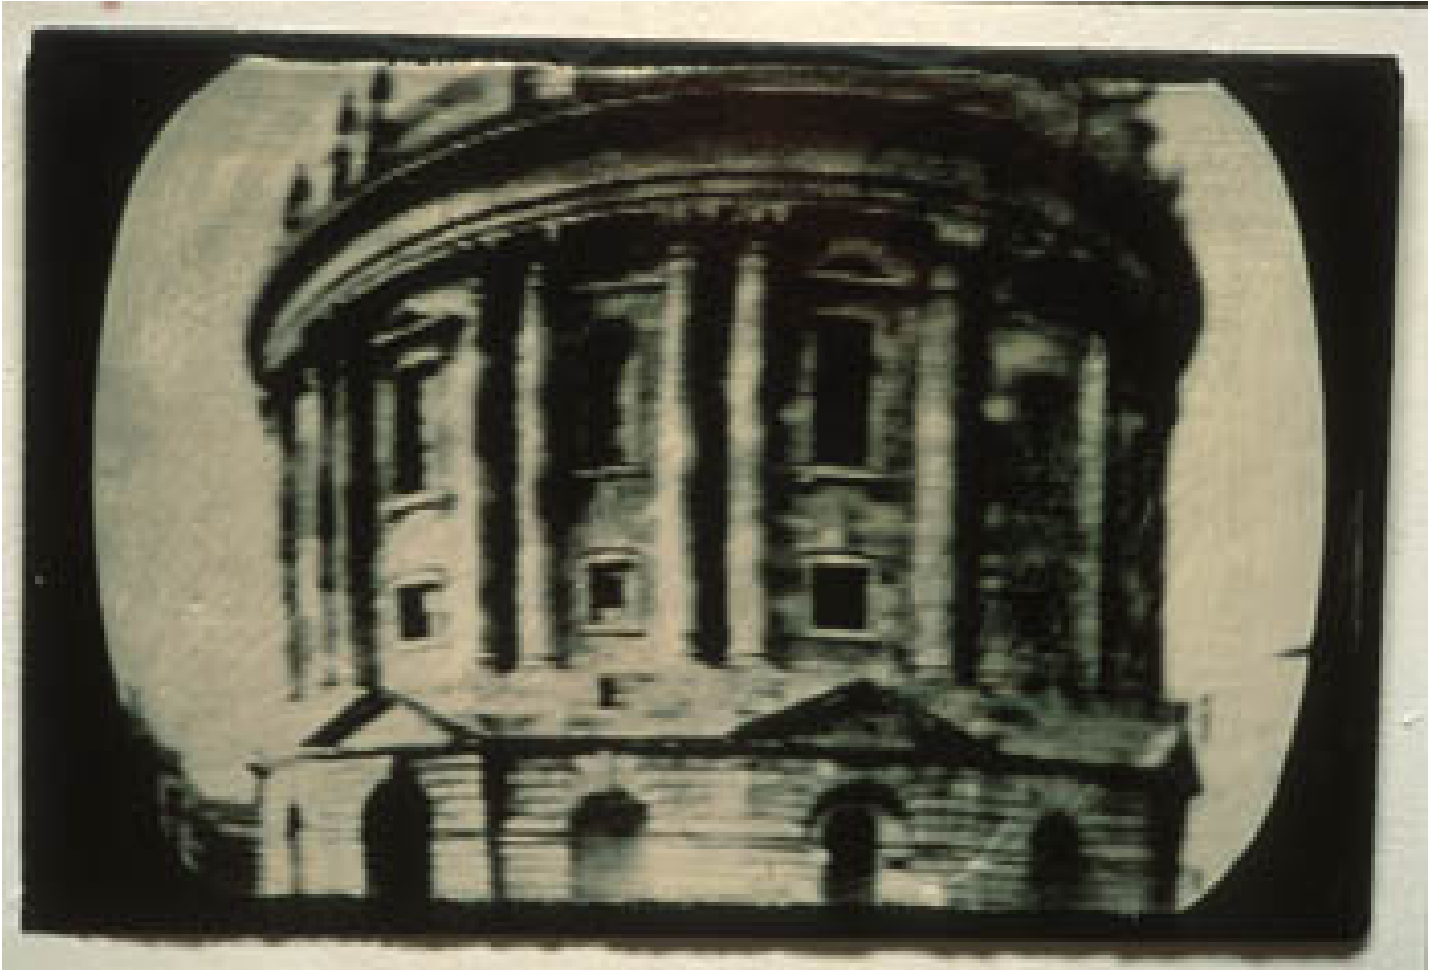

ROBISCHON

GARY EMRICH, *THE DEPOSITORY*
photo emulsion transfer/ slate, 11 3/4 x 18 in. (29.8 x 45.7 cm)
GE055