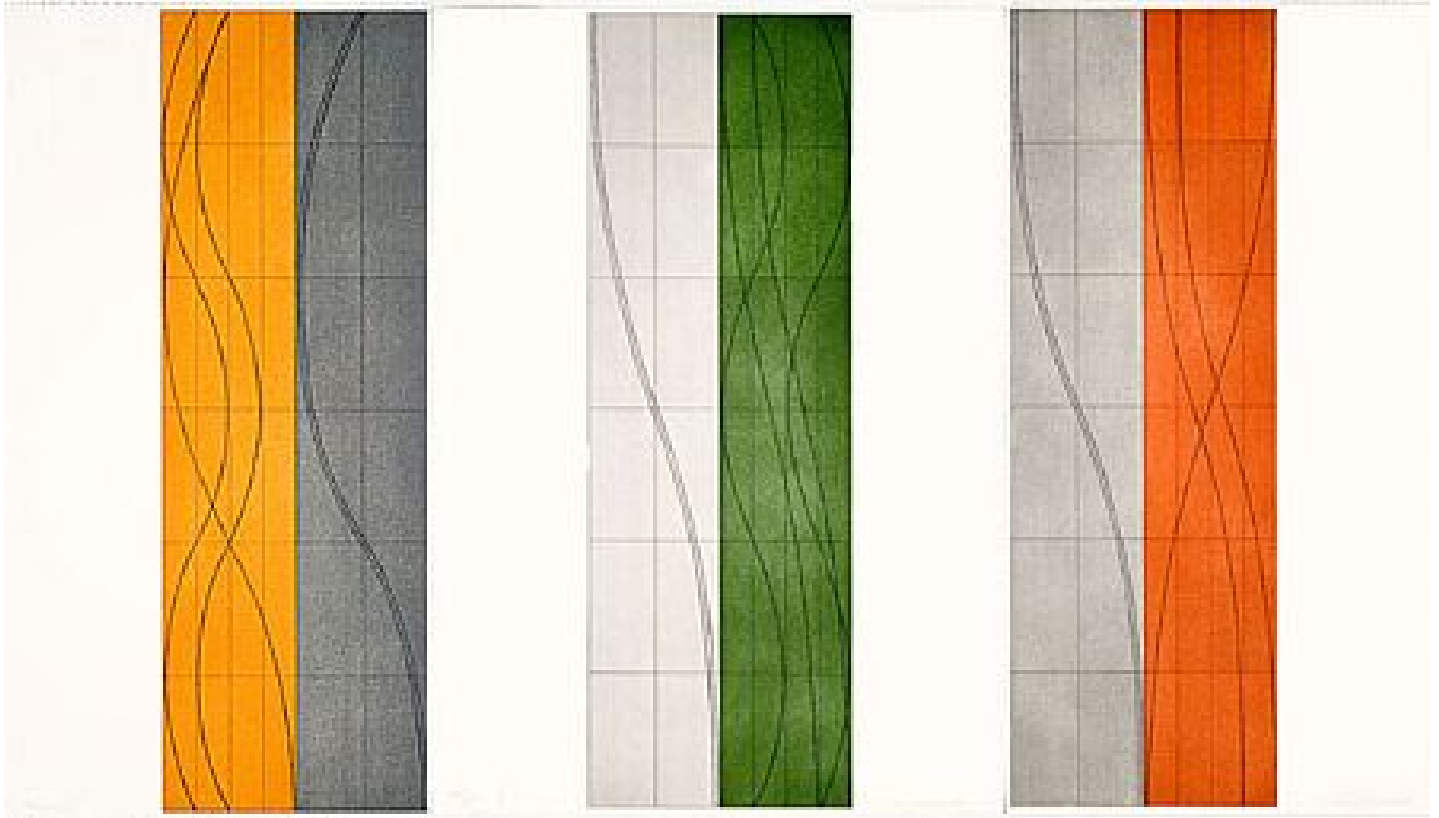

ROBISCHON

ROBERT MANGOLD, *DOUBLE COLUMN A, B AND C 3/40*
soft ground and aquatint etching, 30 1/2 x 64 1/2 in. (77.5 x 163.8 cm)
MAN000