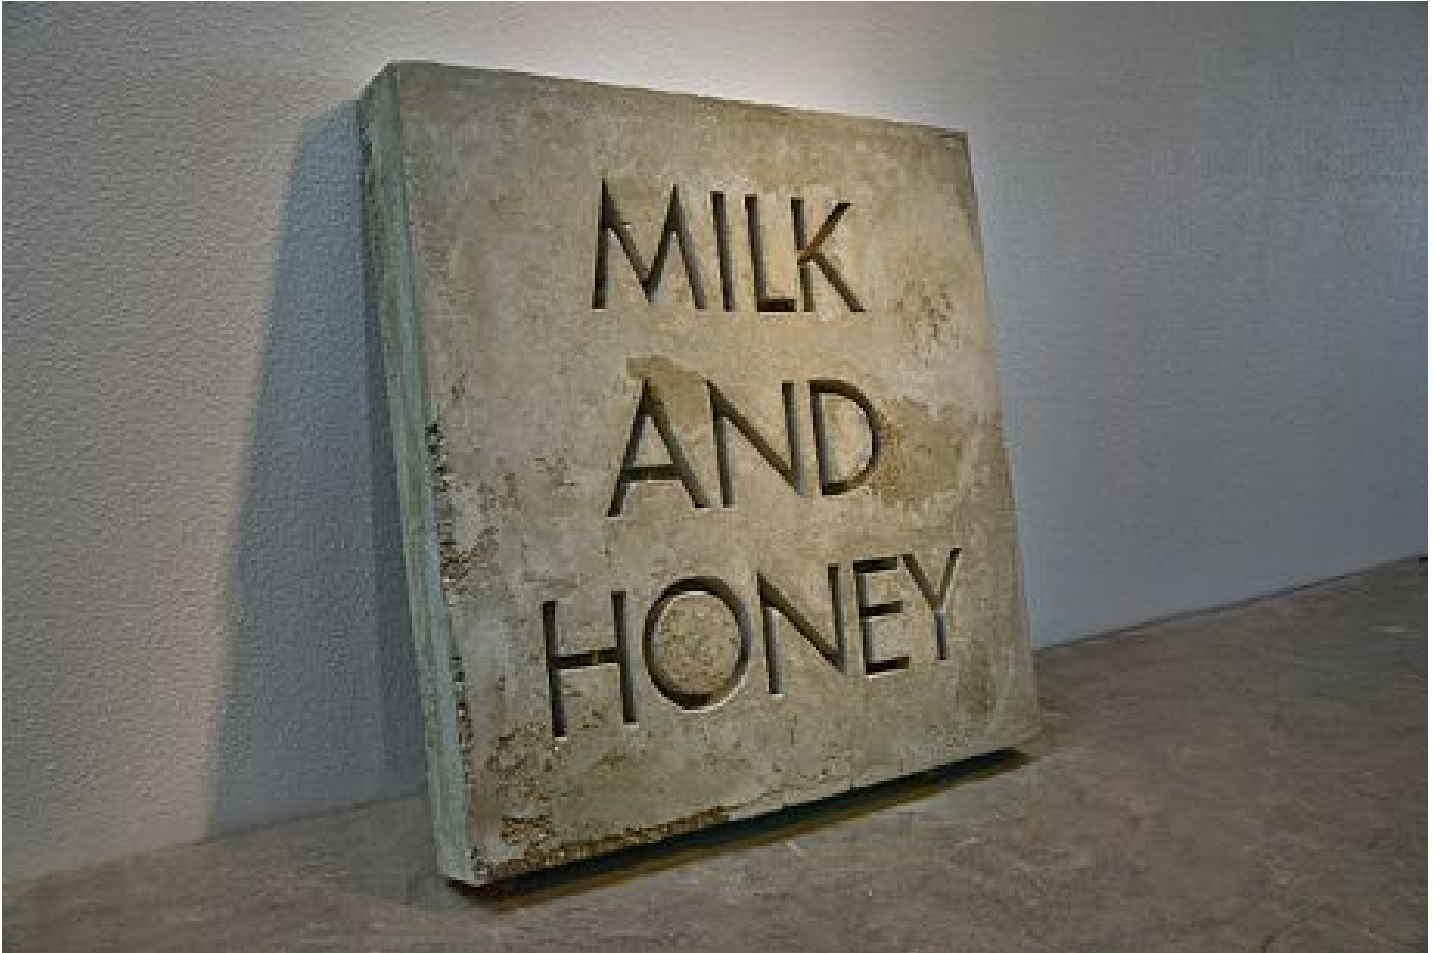

# ROBISCHON

BRANDON BULTMAN, *MILK AND HONEY*  
concrete, 40 x 40 x 5 in. (101.6 x 101.6 x 12.7 cm)  
BUL006