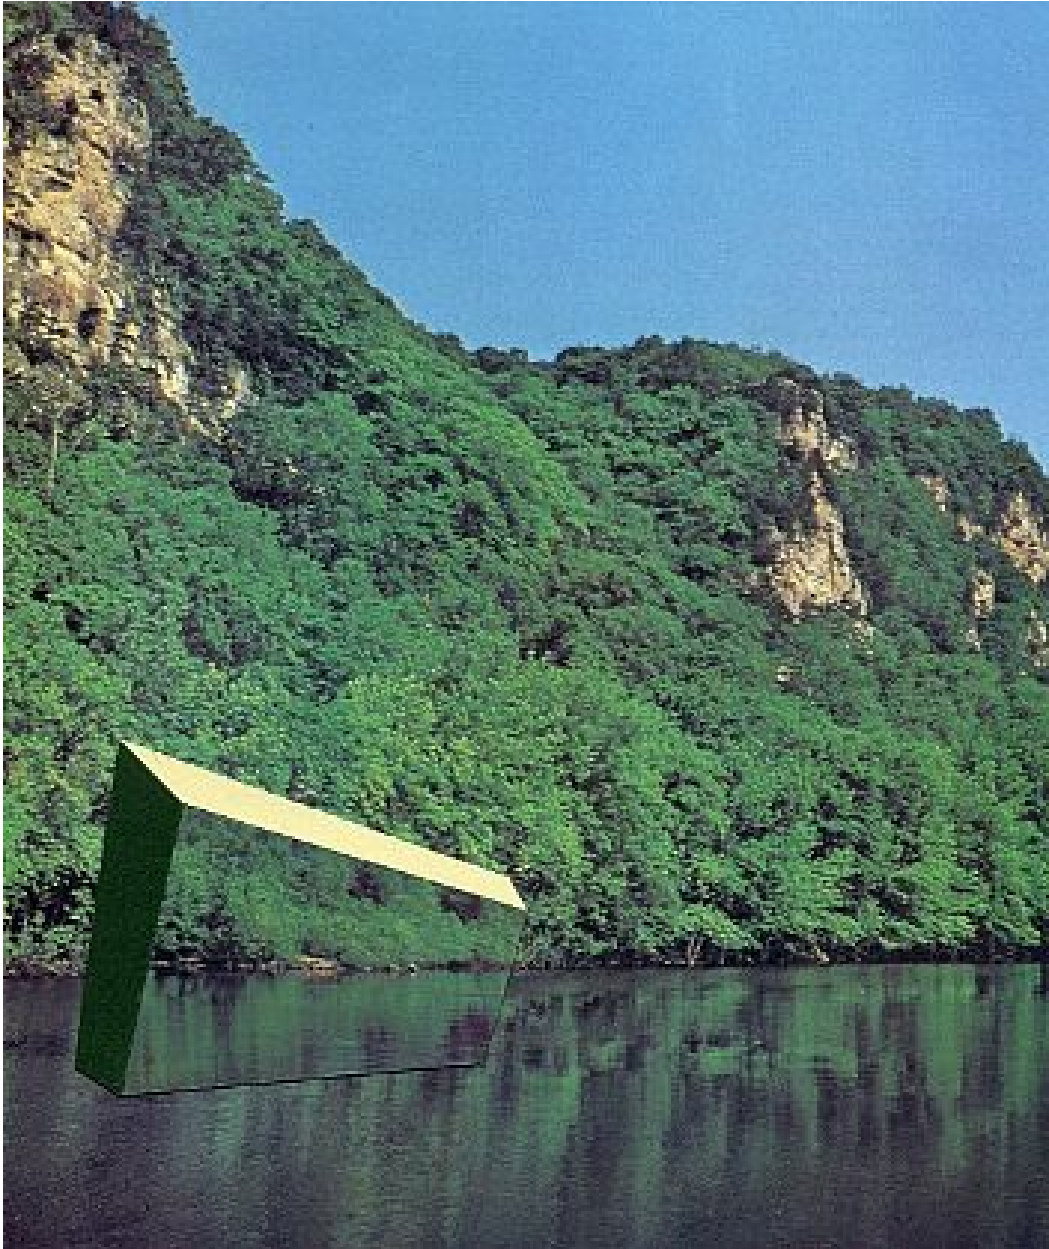

ROBISCHON

TYLER BEARD, *OTHERSCAPES 12*
collage, 8 1/4 x 6 3/4 in. (21 x 17.2 cm)
BEA048