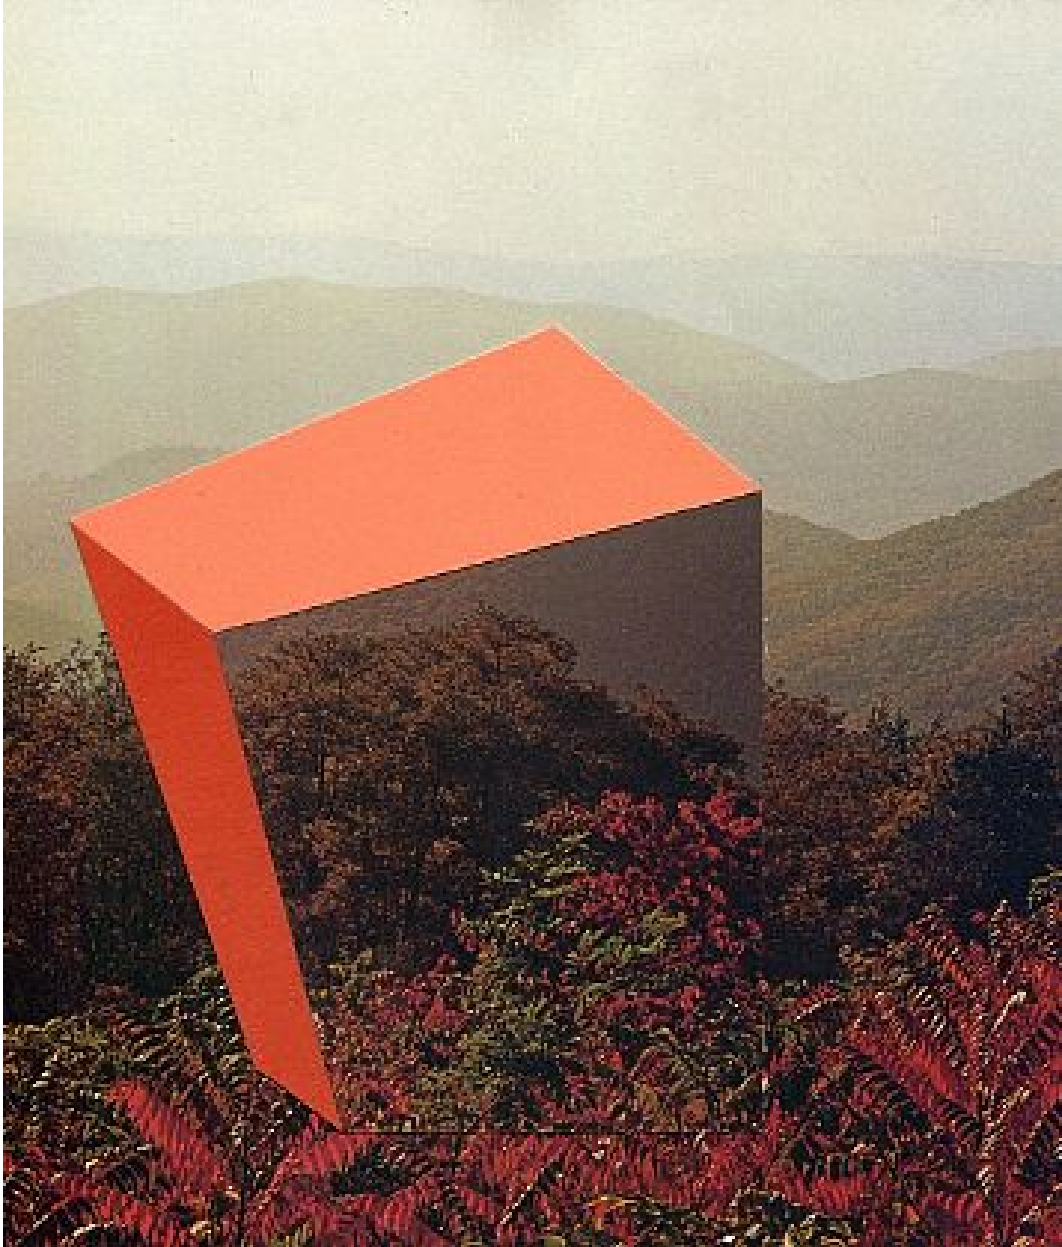

# ROBISCHON

TYLER BEARD, *OTHERSCAPES 9*  
collage, 8 1/4 x 6 3/4 in. (21 x 17.2 cm)  
BEA045