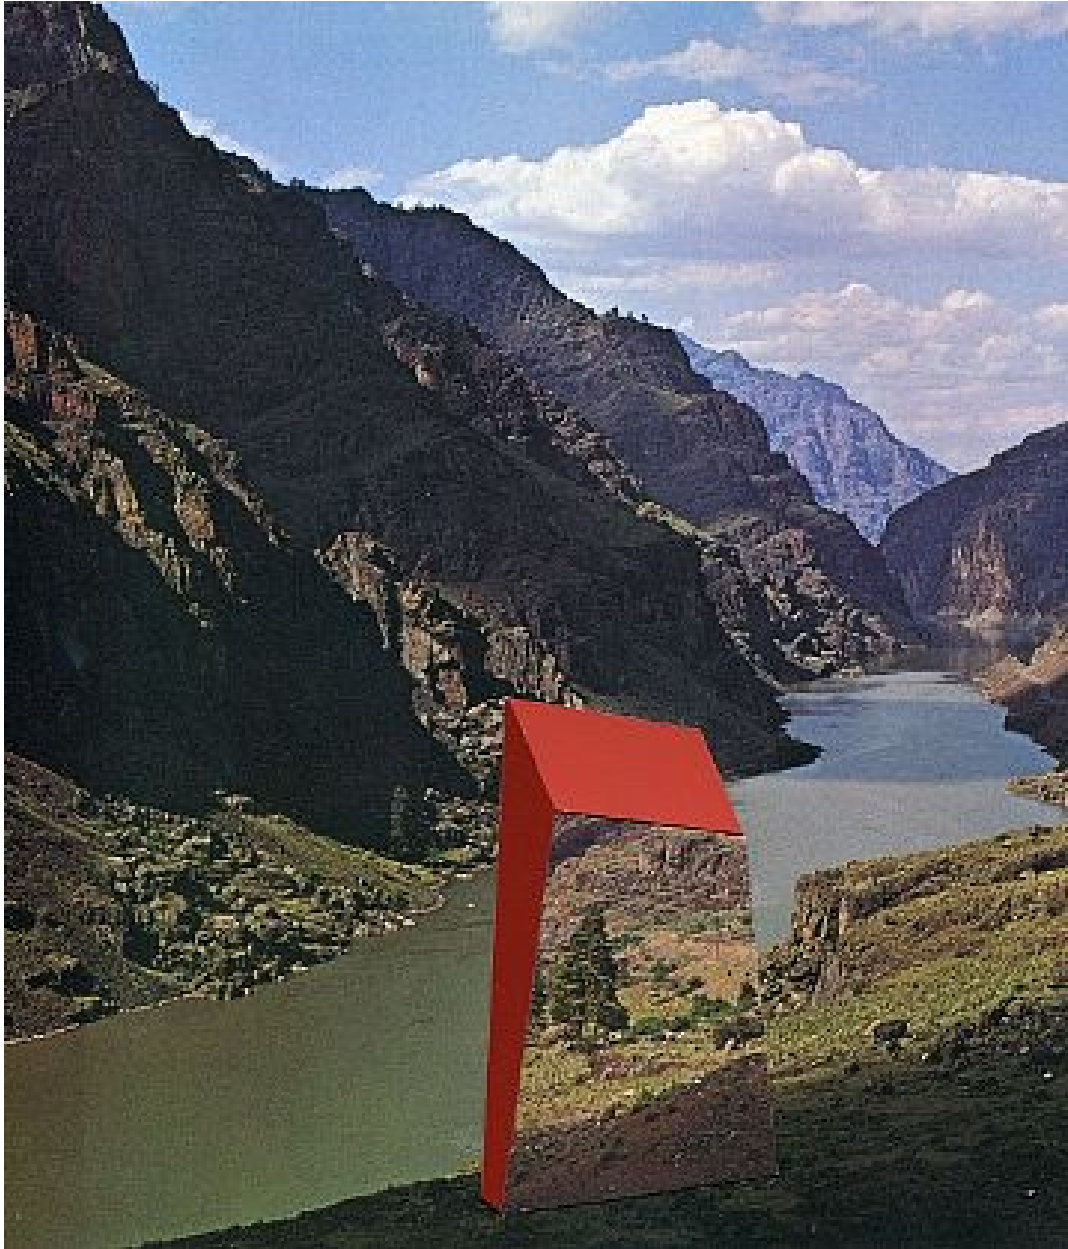

# ROBISCHON

TYLER BEARD, *OTHERSCAPES 4*  
collage, 8 1/4 x 6 3/4 in. (21 x 17.2 cm)  
BEA040