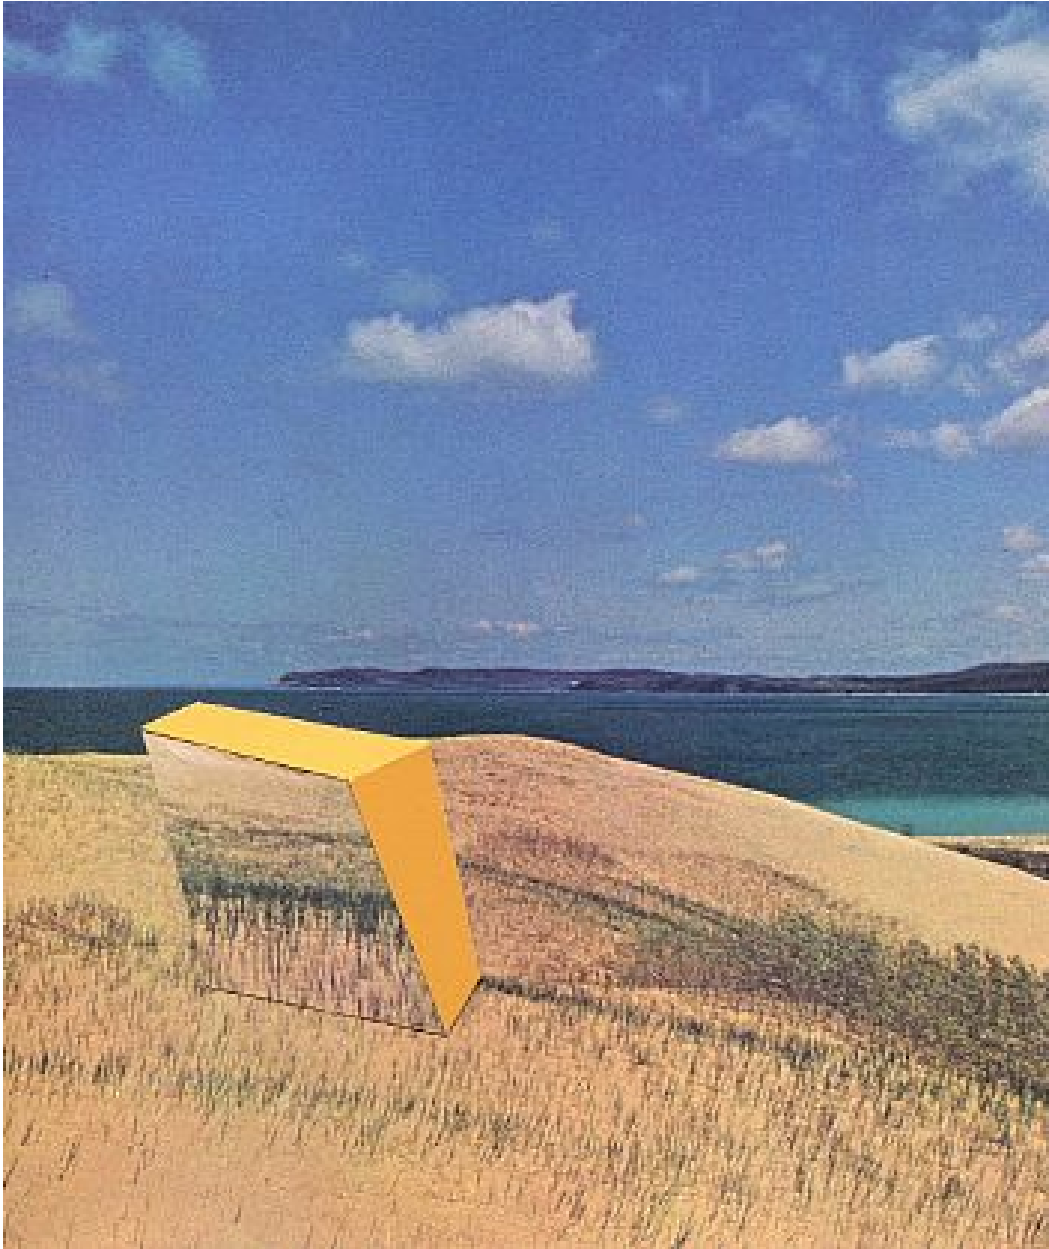

ROBISCHON

TYLER BEARD, *OTHERSCAPES 3*
collage, 8 1/4 x 6 3/4 in. (21 x 17.2 cm)
BEA039