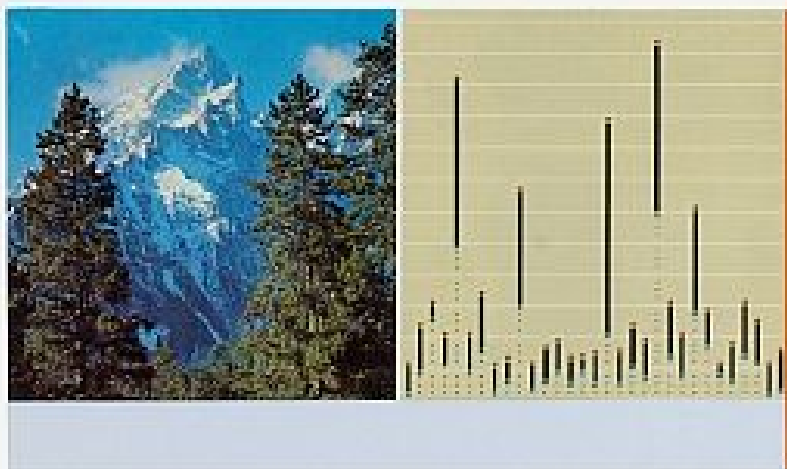

ROBISCHON

Tyler Beard

TYLER BEARD, *Mountain Versus Chart*
collage, 18 x 20 1/2 in. (45.7 x 52.1 cm)
BEA052