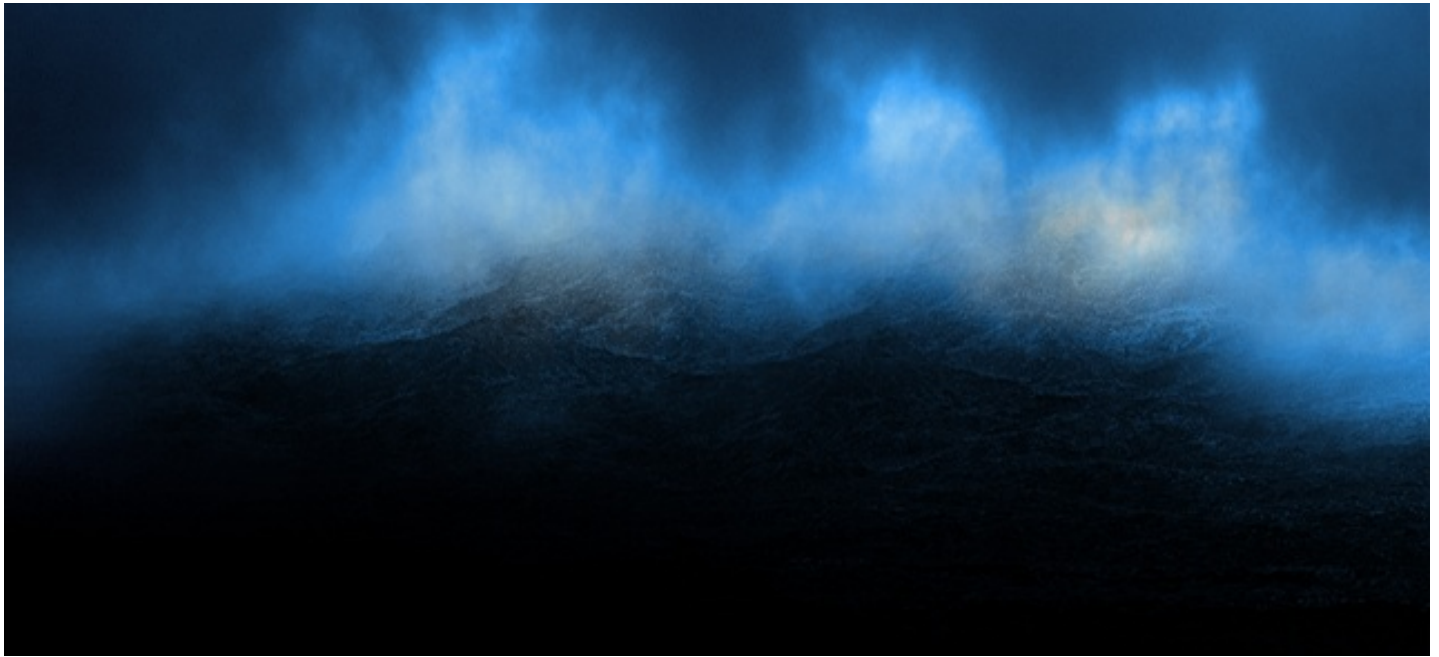

ROBISCHON

SAMI AL KARIM, *DREAM 1 Ed. 6*
C-print mounted on Dibond aluminum, 52 x 120 in. (132.1 x 304.8 cm)
SAK020