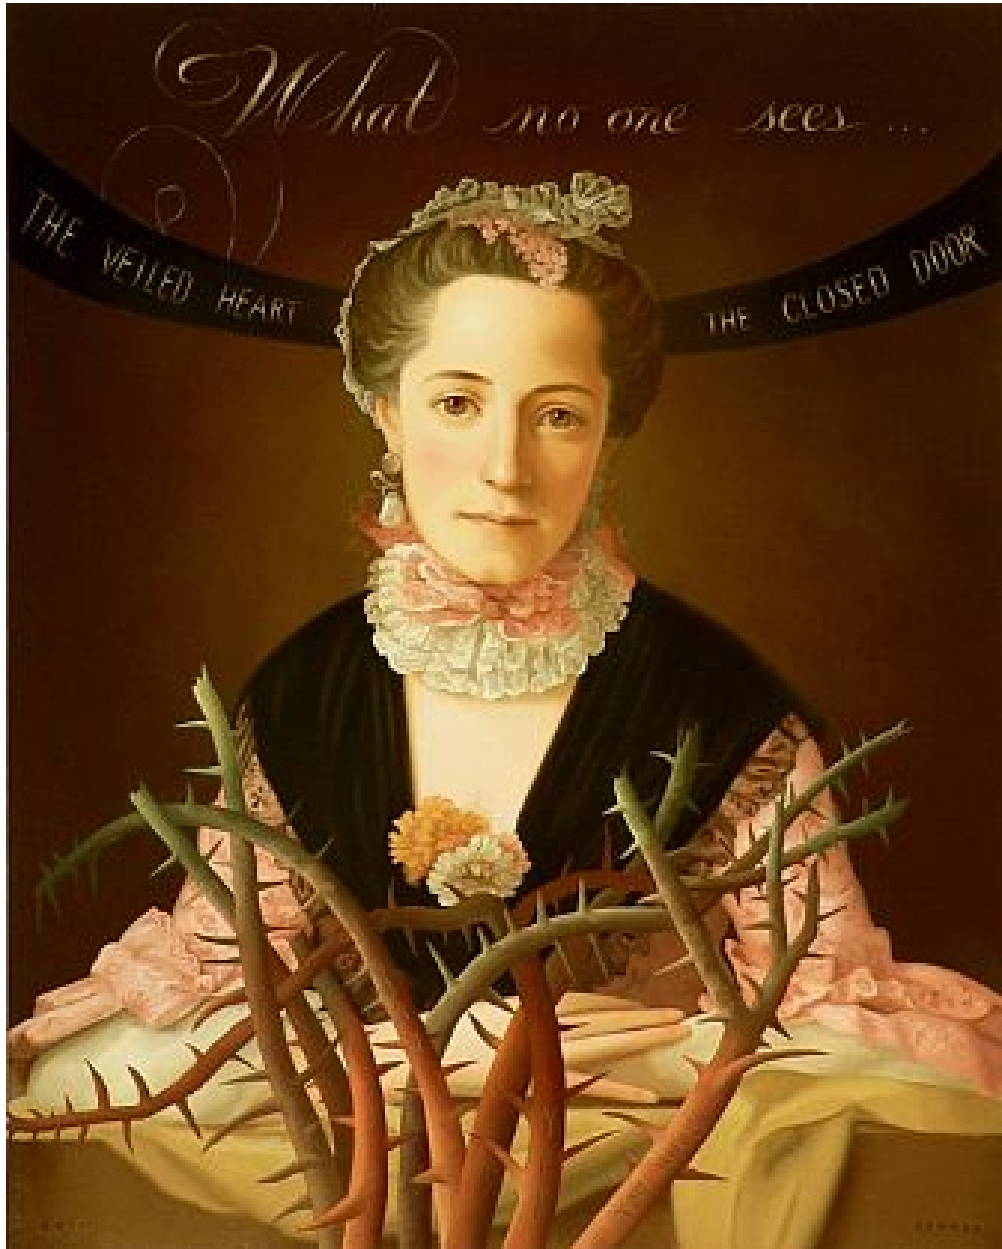

# ROBISCHON

WES HEMPEL, *WHAT NO ONE SEES*  
oil on canvas, 30 x 24 in. (76.2 x 61 cm)  
WH133