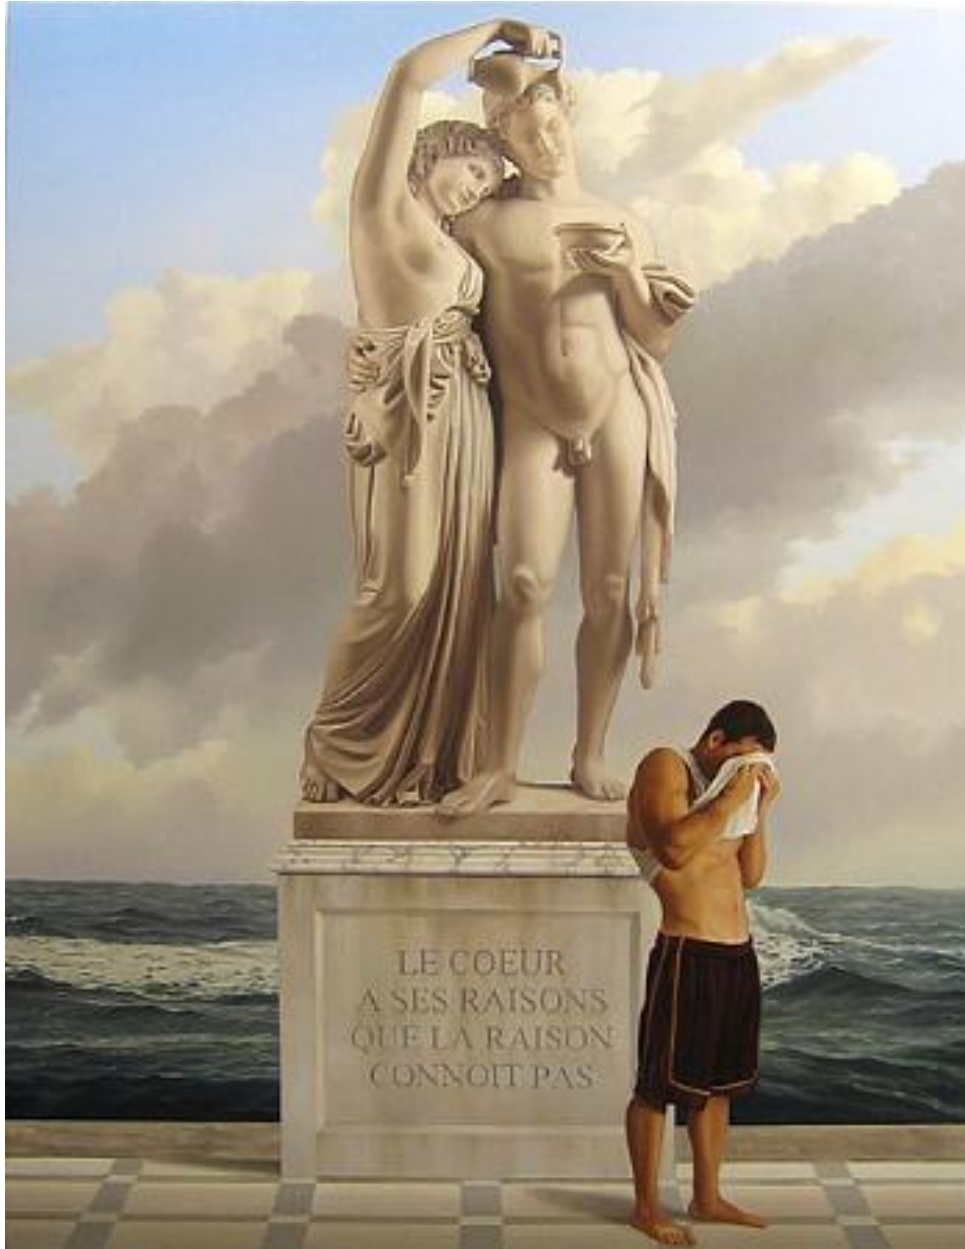

ROBISCHON

WES HEMPEL, *TUNNEL OF LOVE*
oil on canvas, 72 x 54 in. (182.9 x 137.2 cm)
WH074