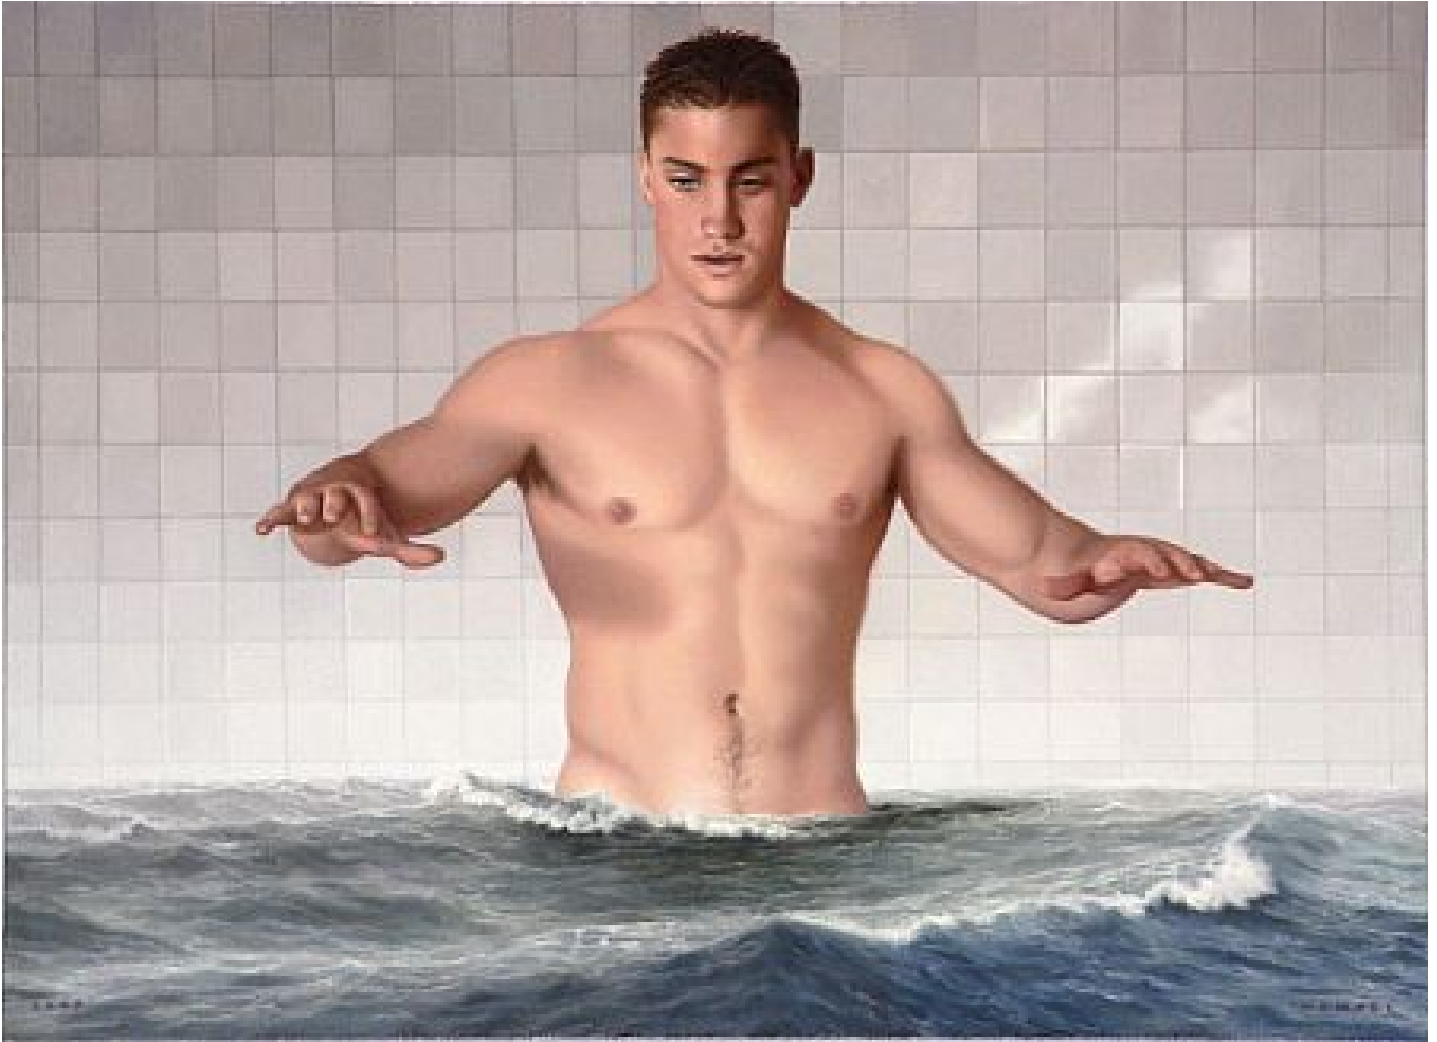

ROBISCHON

WES HEMPEL, *STUDY: RECURRING DREAM*
oil on canvas, 22 x 24 in. (55.9 x 61 cm)
WH114