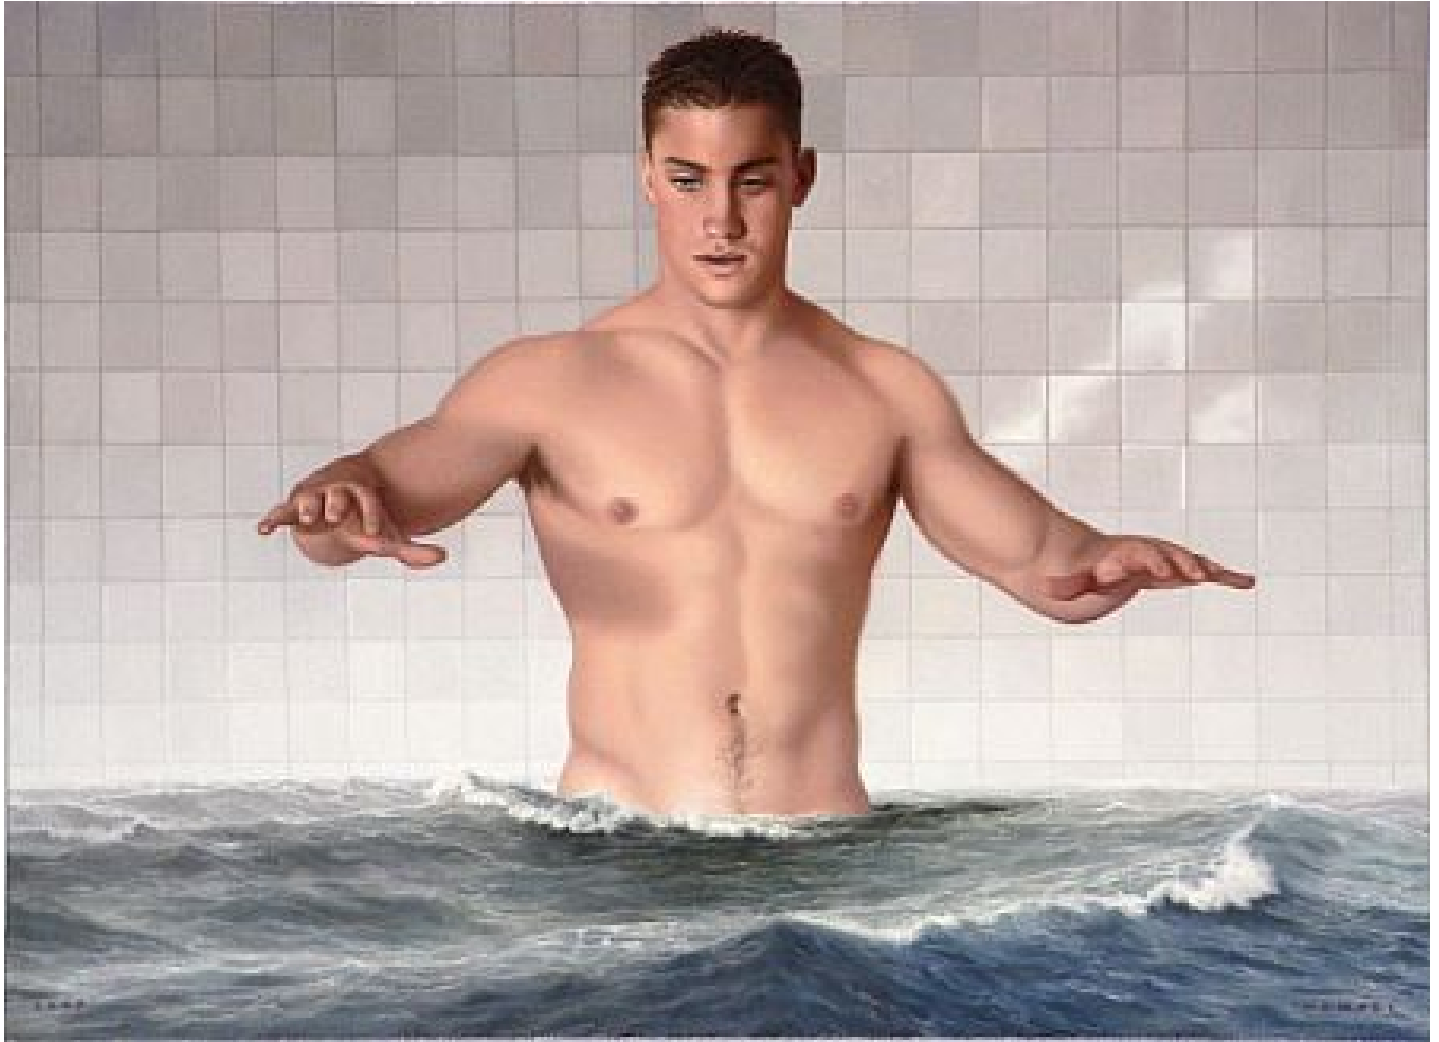

ROBISCHON

WES HEMPEL, *STUDY: RECURRING DREAM*
oil on canvas, 22 x 24 in. (55.9 x 61 cm)
WH114