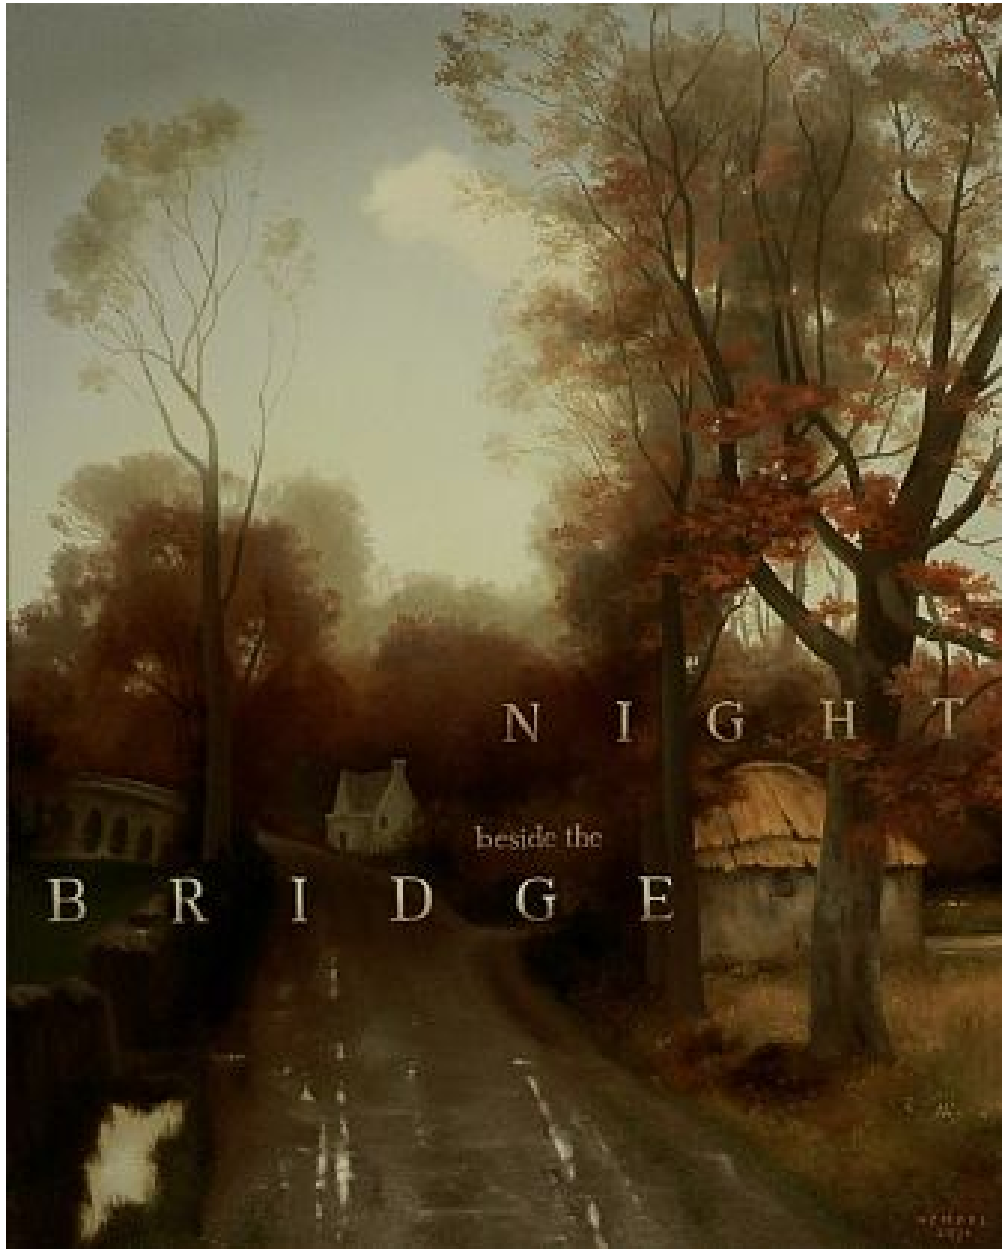

# ROBISCHON

WES HEMPEL, *NIGHT BRIDGE*  
oil on canvas, 30 x 24 in. (76.2 x 61 cm)  
WH141