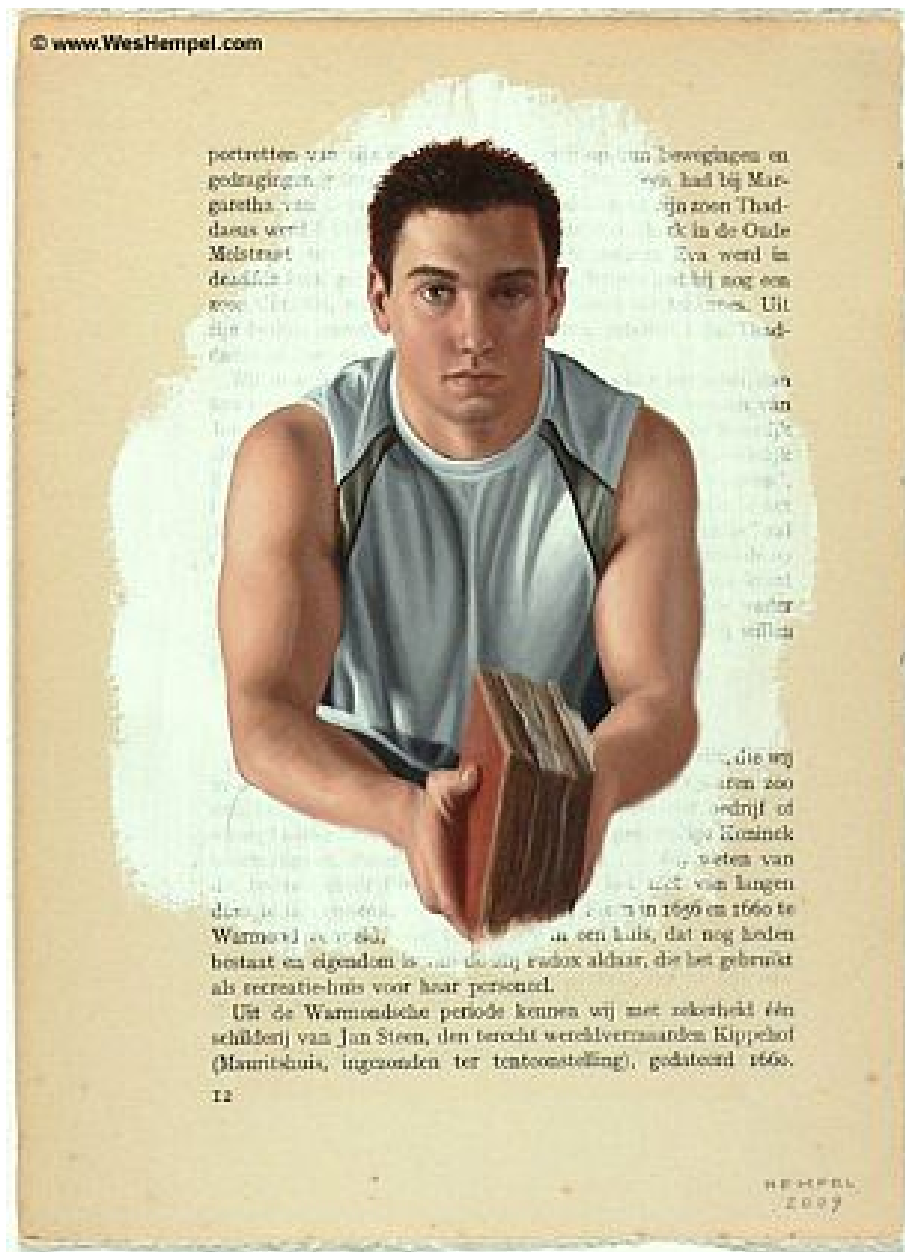

ROBISCHON

WES HEMPEL, *LEIDEN SERIES, PAGE 12*
oil on paper, 10 x 7 1/2 in. (25.4 x 19.1 cm)
WH122