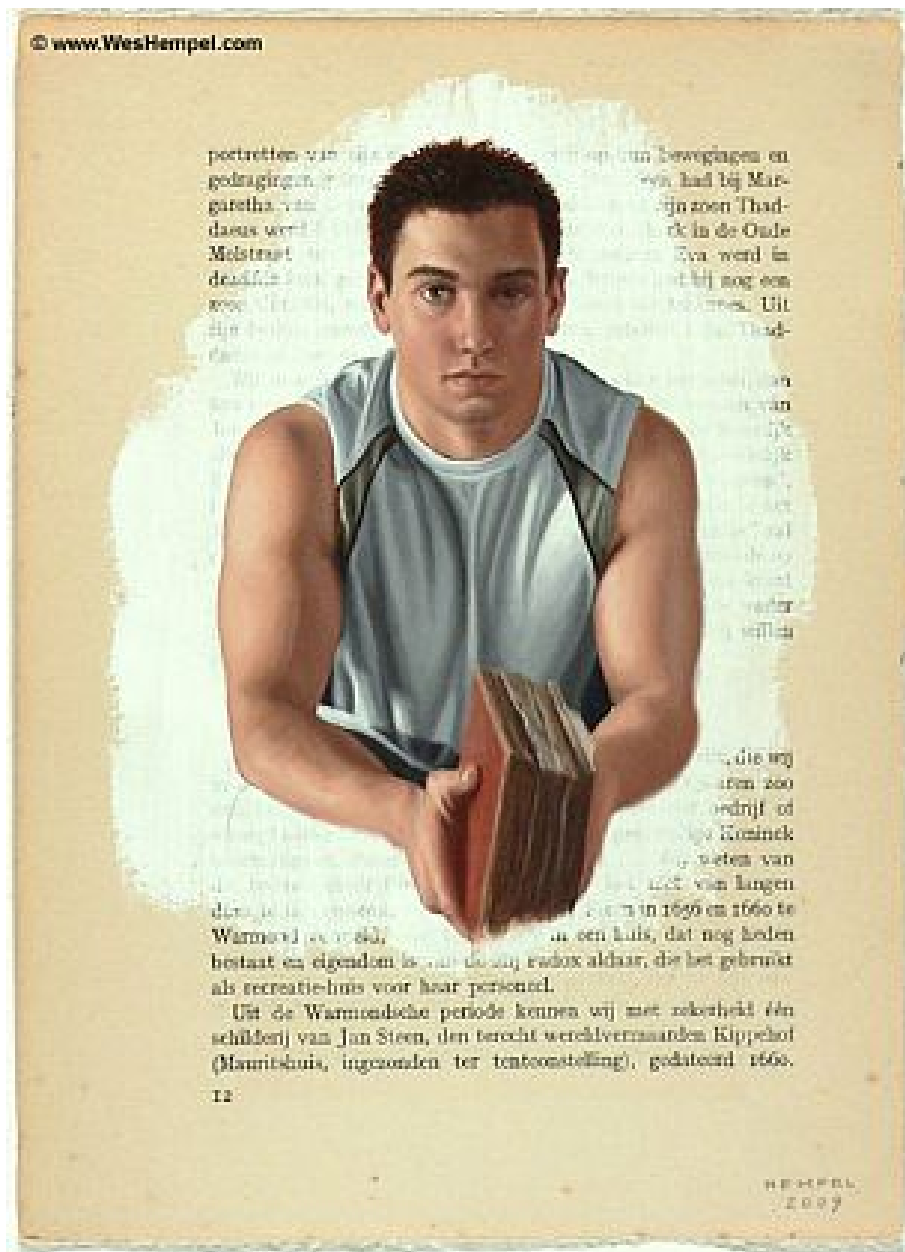

# ROBISCHON

WES HEMPEL, *LEIDEN SERIES, PAGE 12*  
oil on paper, 10 x 7 1/2 in. (25.4 x 19.1 cm)  
WH122