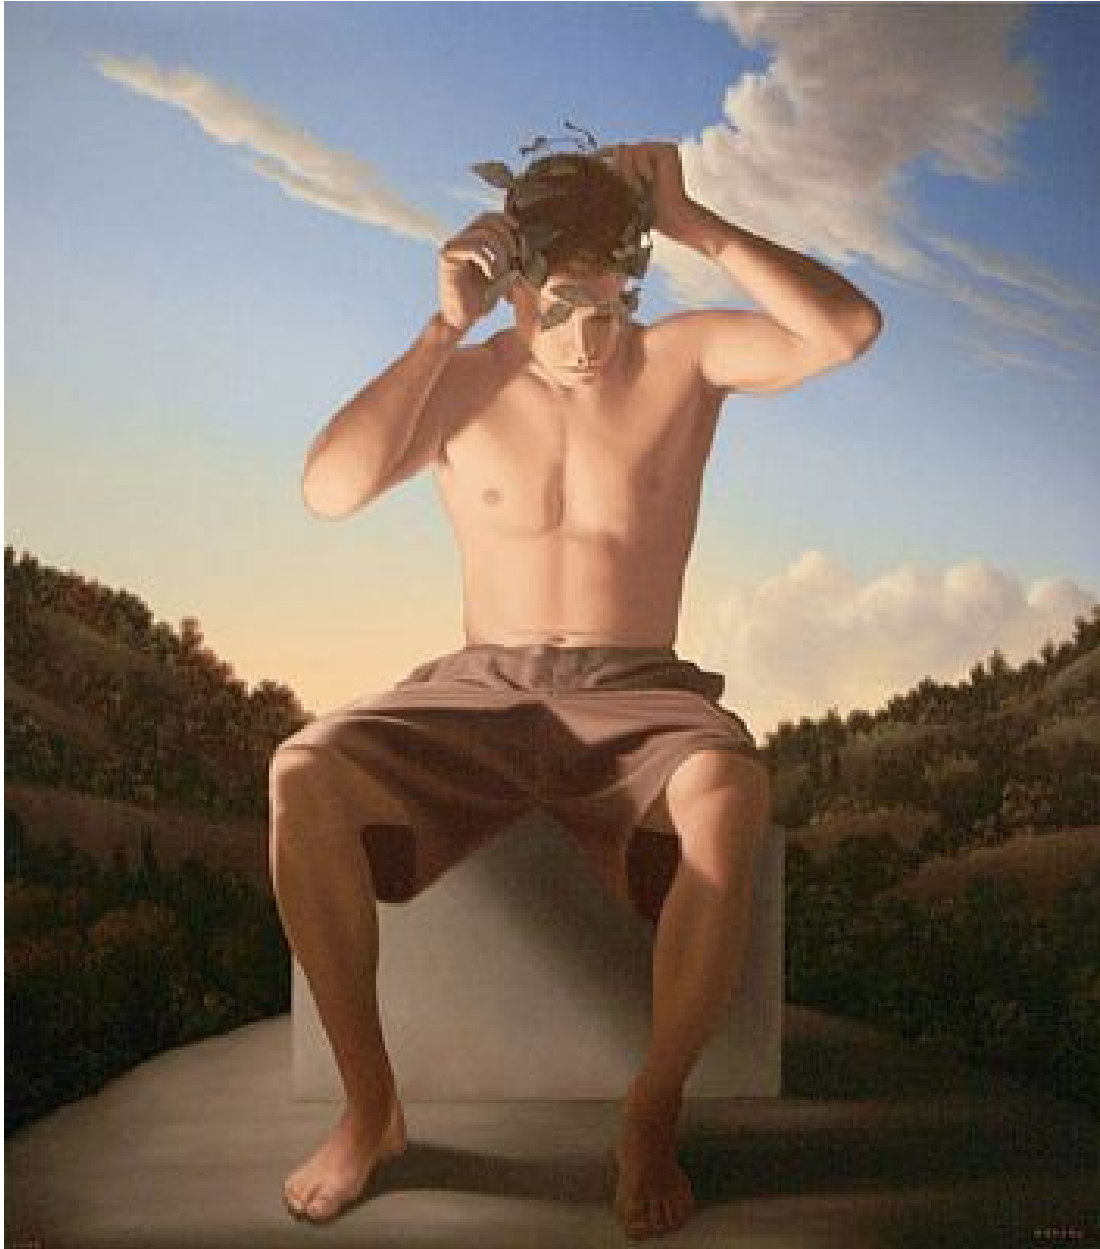

ROBISCHON

WES HEMPEL, *LATE HERO*
oil on canvas, 50 x 44 in. (127 x 111.8 cm)
WH117