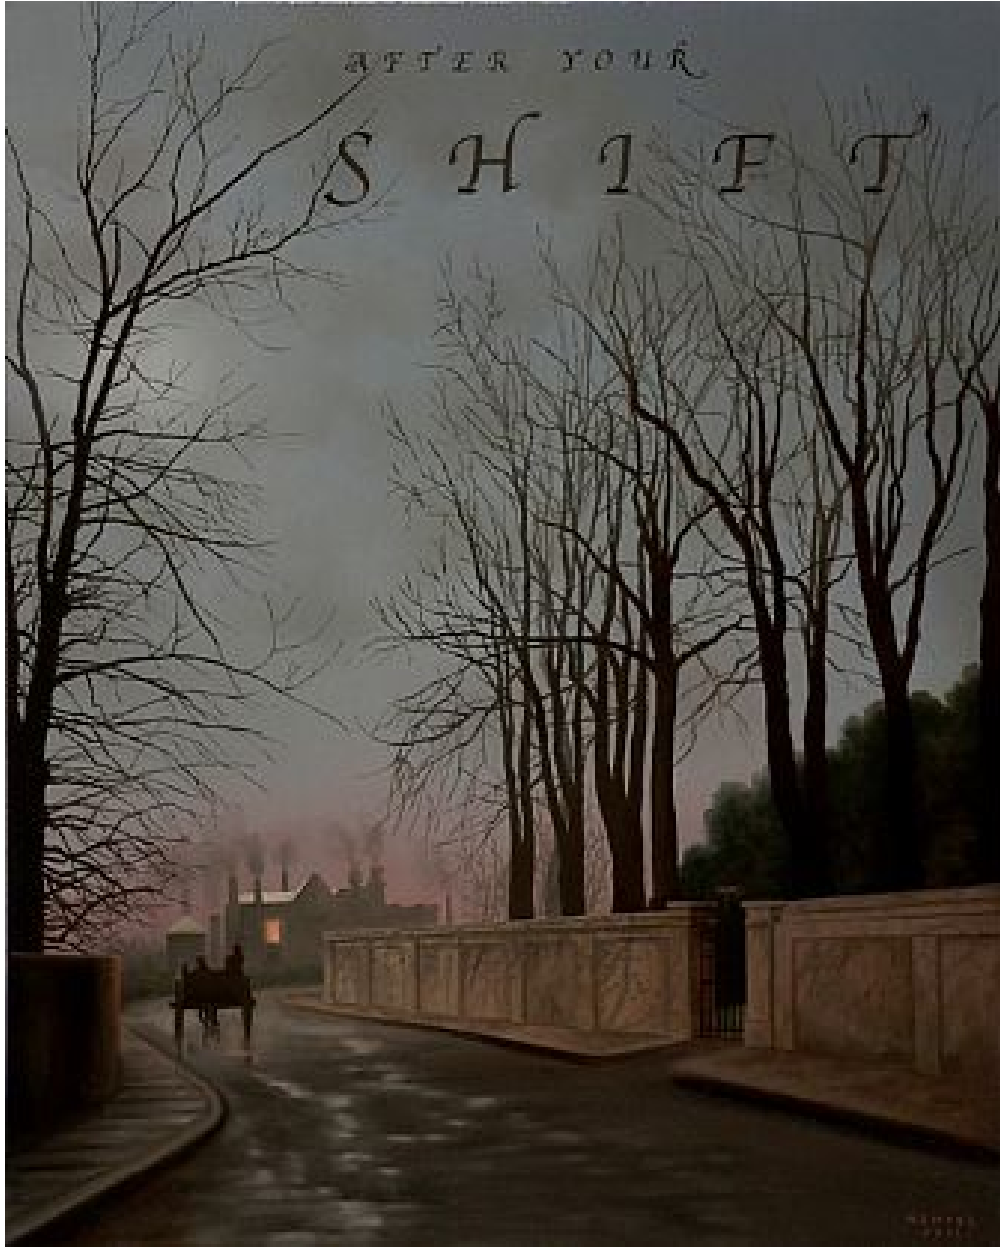

# ROBISCHON

WES HEMPEL, *AFTER YOUR SHIFT*  
oil on canvas, 30 x 24 in. (76.2 x 61 cm)  
WH140