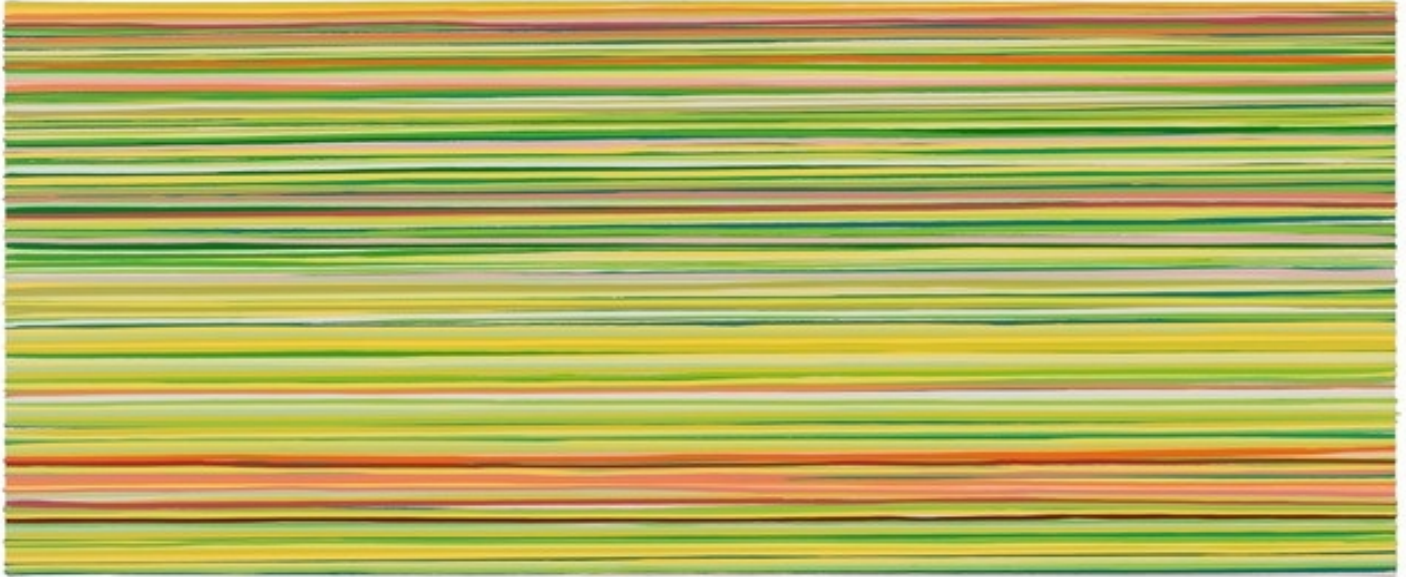

# ROBISCHON

WENDI HARFORD, *ORANGE SLICE*  
latex acrylic on canvas, 29 x 70 1/2 in.  
HAR060