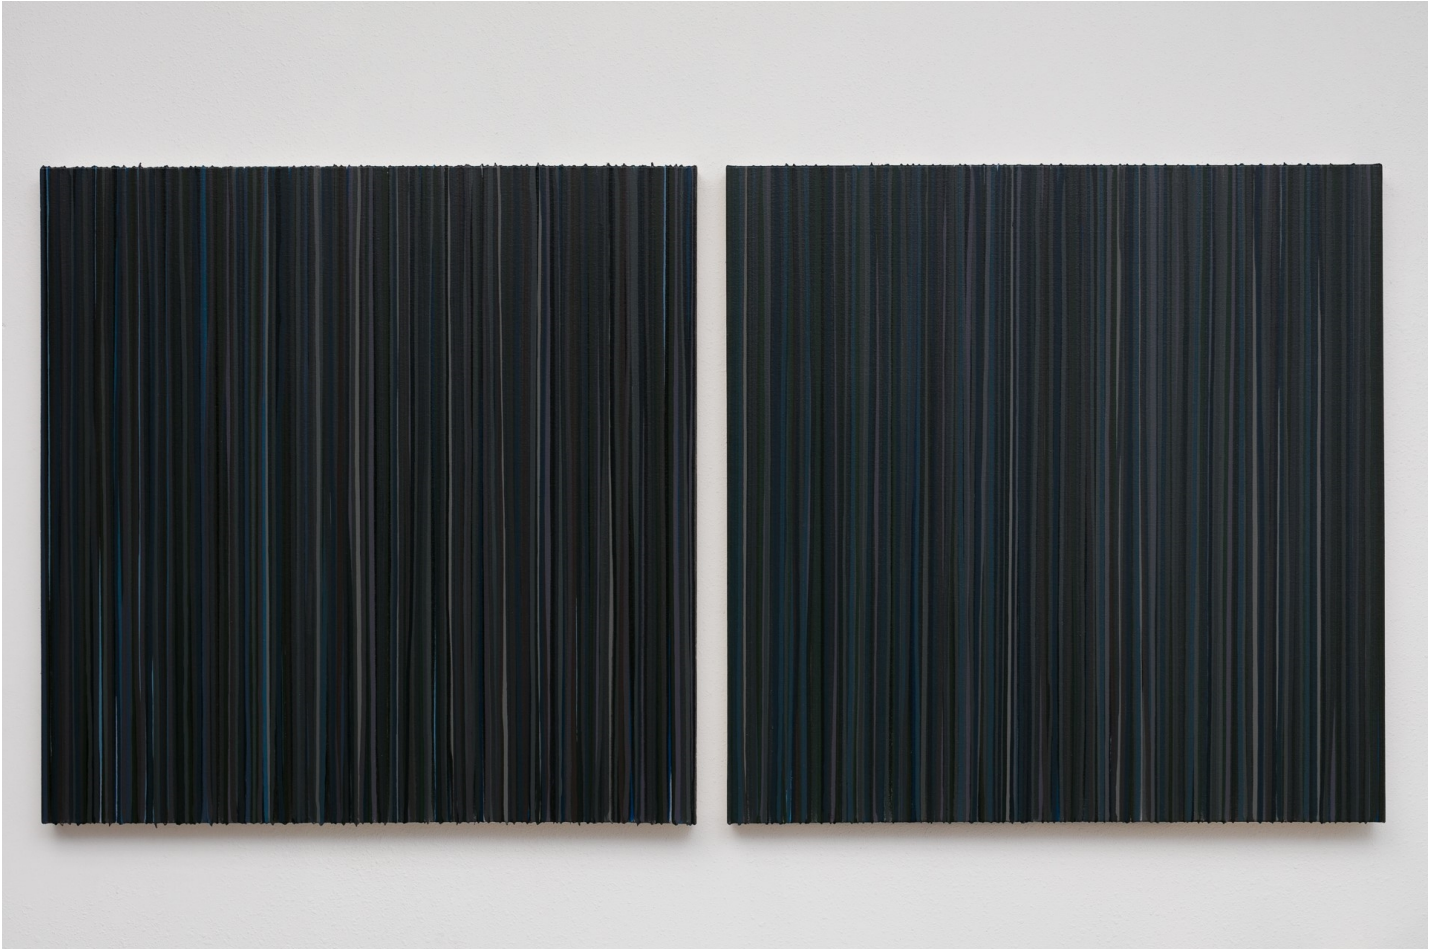

ROBISCHON

WENDI HARFORD, *DRIPTYCH*
latex acrylic on canvas, 36 x 72 in.
HAR067