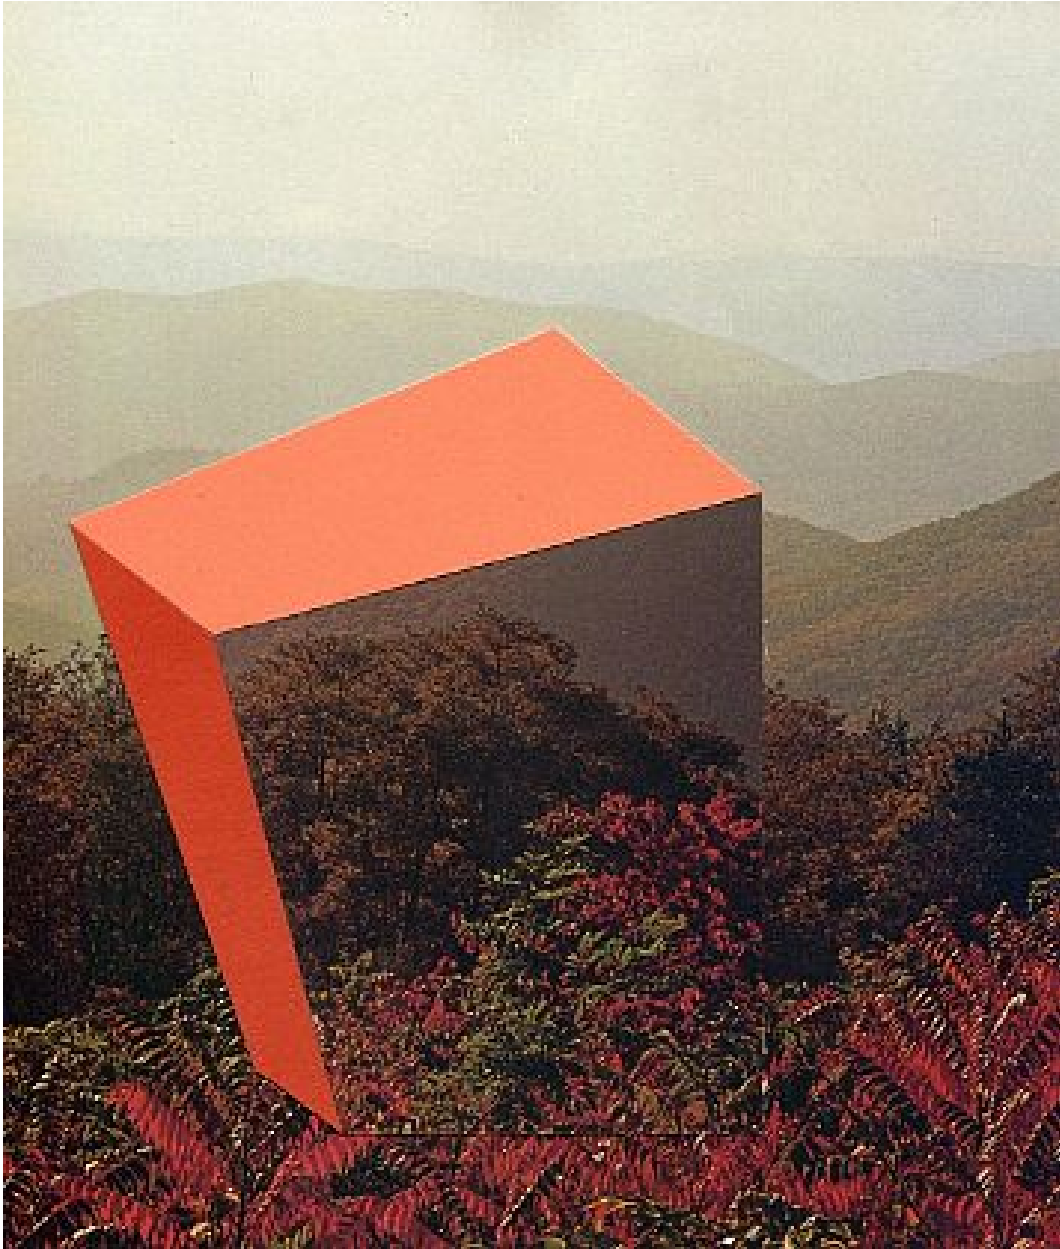

ROBISCHON

TYLER BEARD, *OTHERSCAPES 9*
collage, 8 1/4 x 6 3/4 in. (21 x 17.2 cm)
BEA045