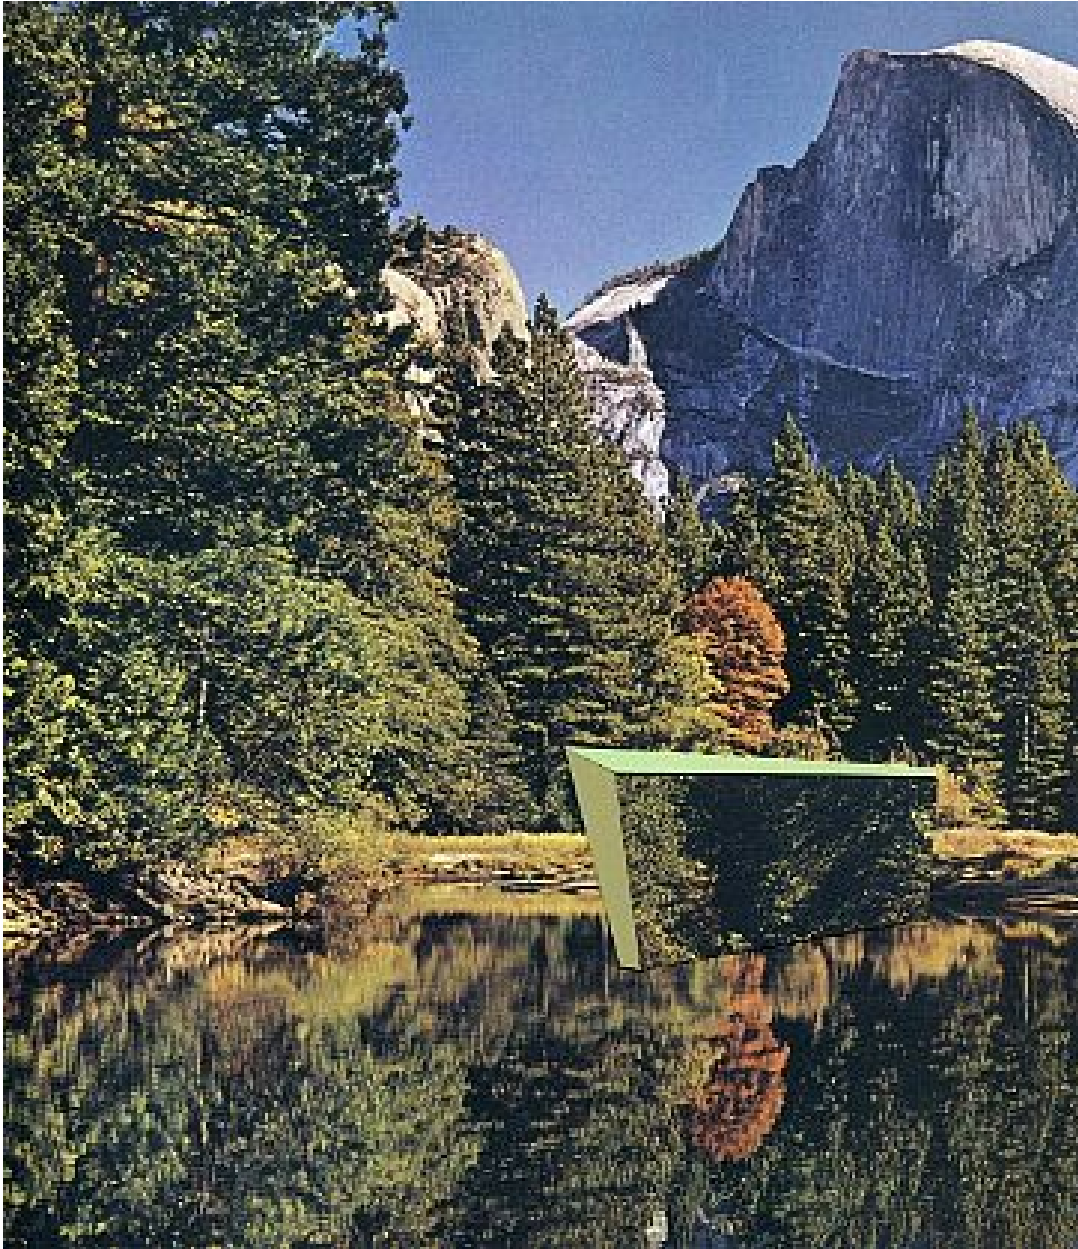

ROBISCHON

TYLER BEARD, *OTHERSCAPES 8*
collage, 8 1/4 x 6 3/4 in. (21 x 17.2 cm)
BEA044