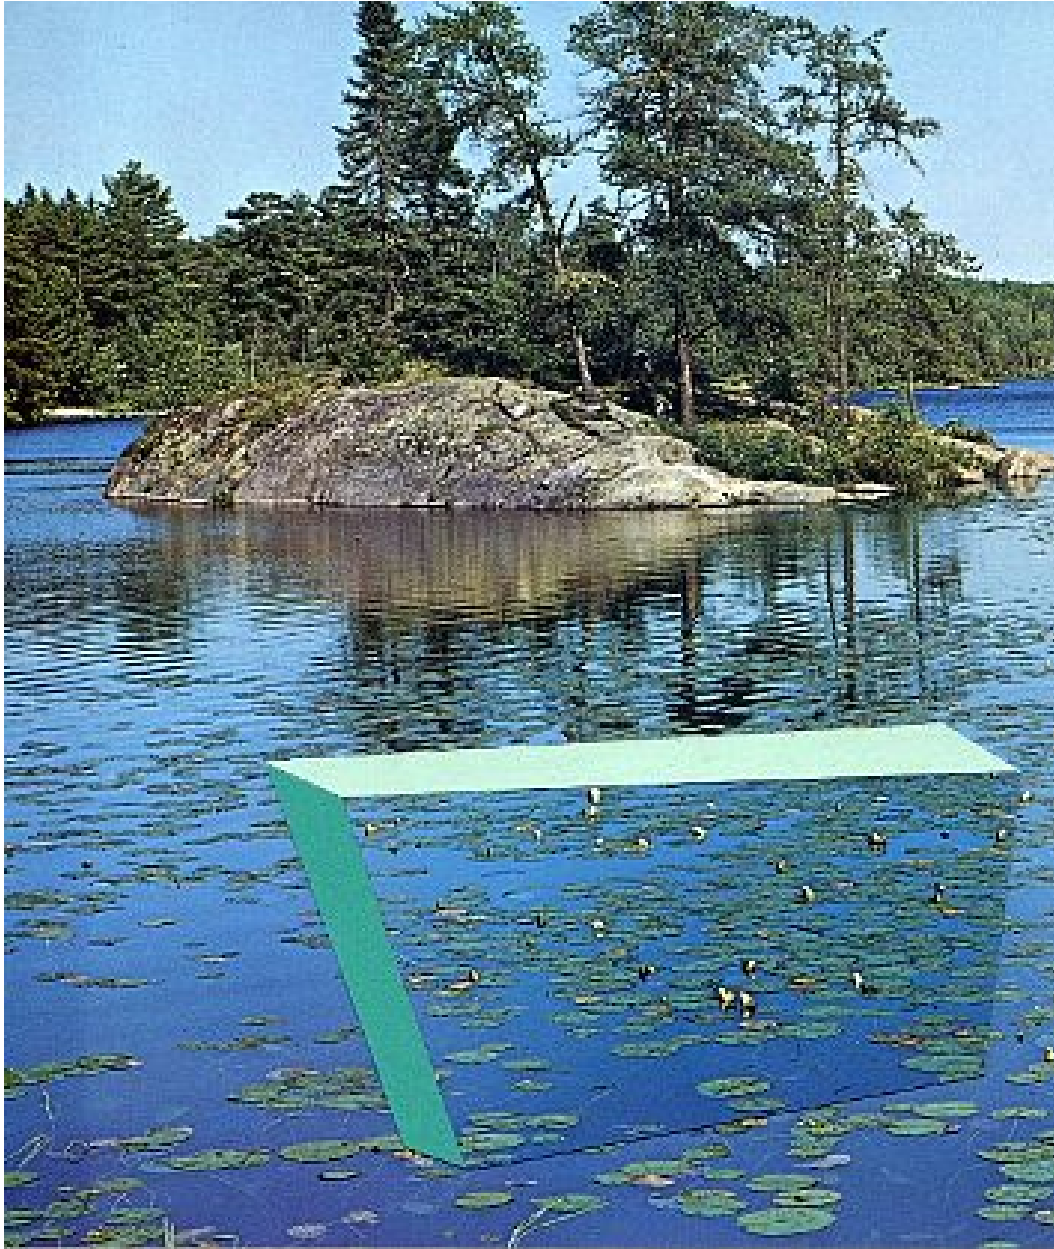

ROBISCHON

TYLER BEARD, *OTHERSCAPES 5*
collage, 8 1/4 x 6 3/4 in. (21 x 17.2 cm)
BEA041