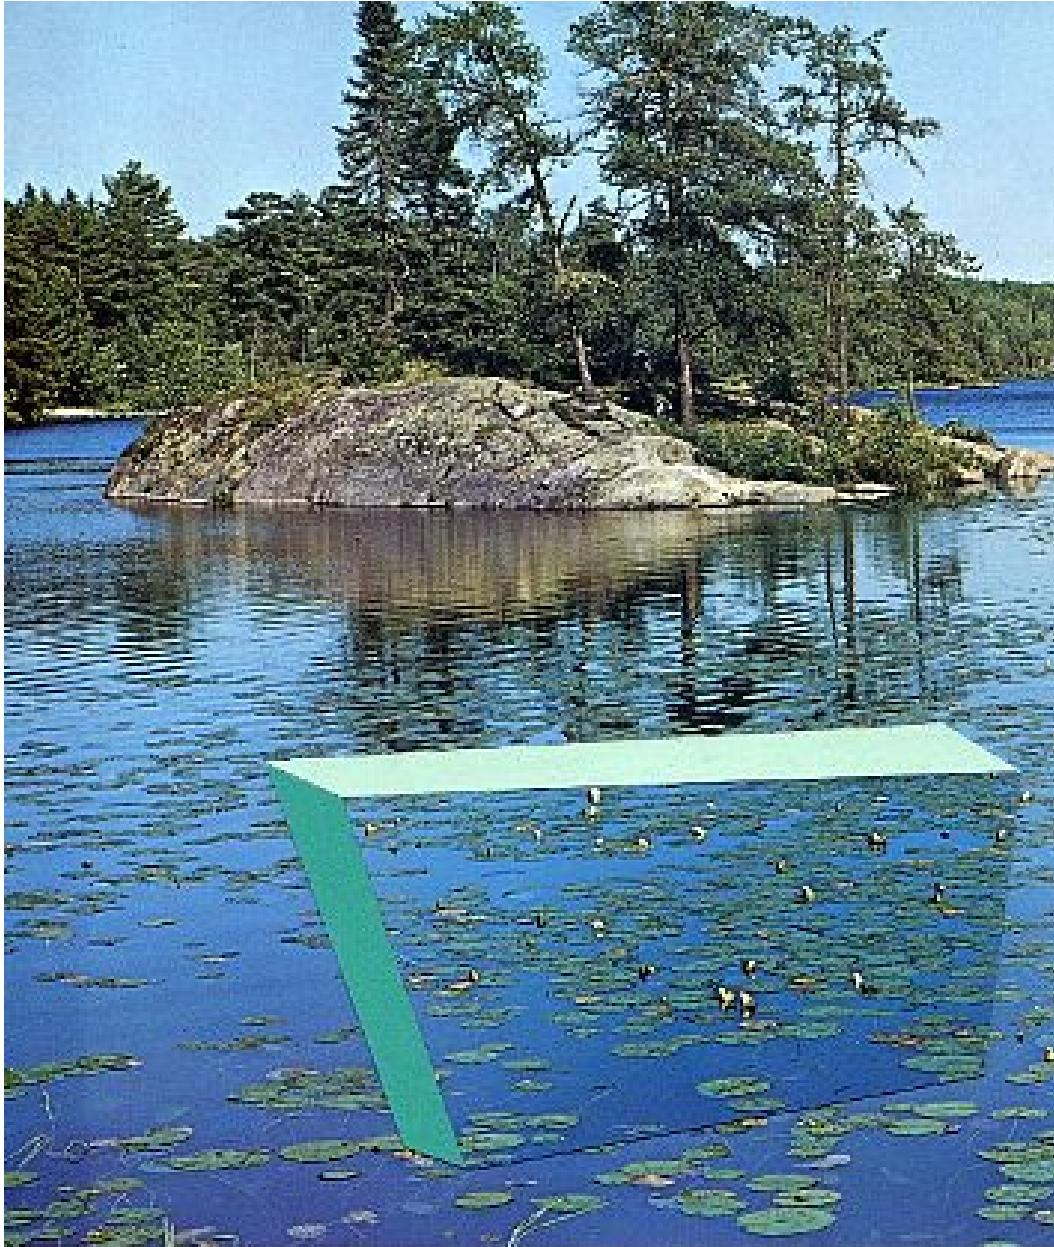

ROBISCHON

TYLER BEARD, *OTHERSCAPES 5*
collage, 8 1/4 x 6 3/4 in. (21 x 17.2 cm)
BEA041