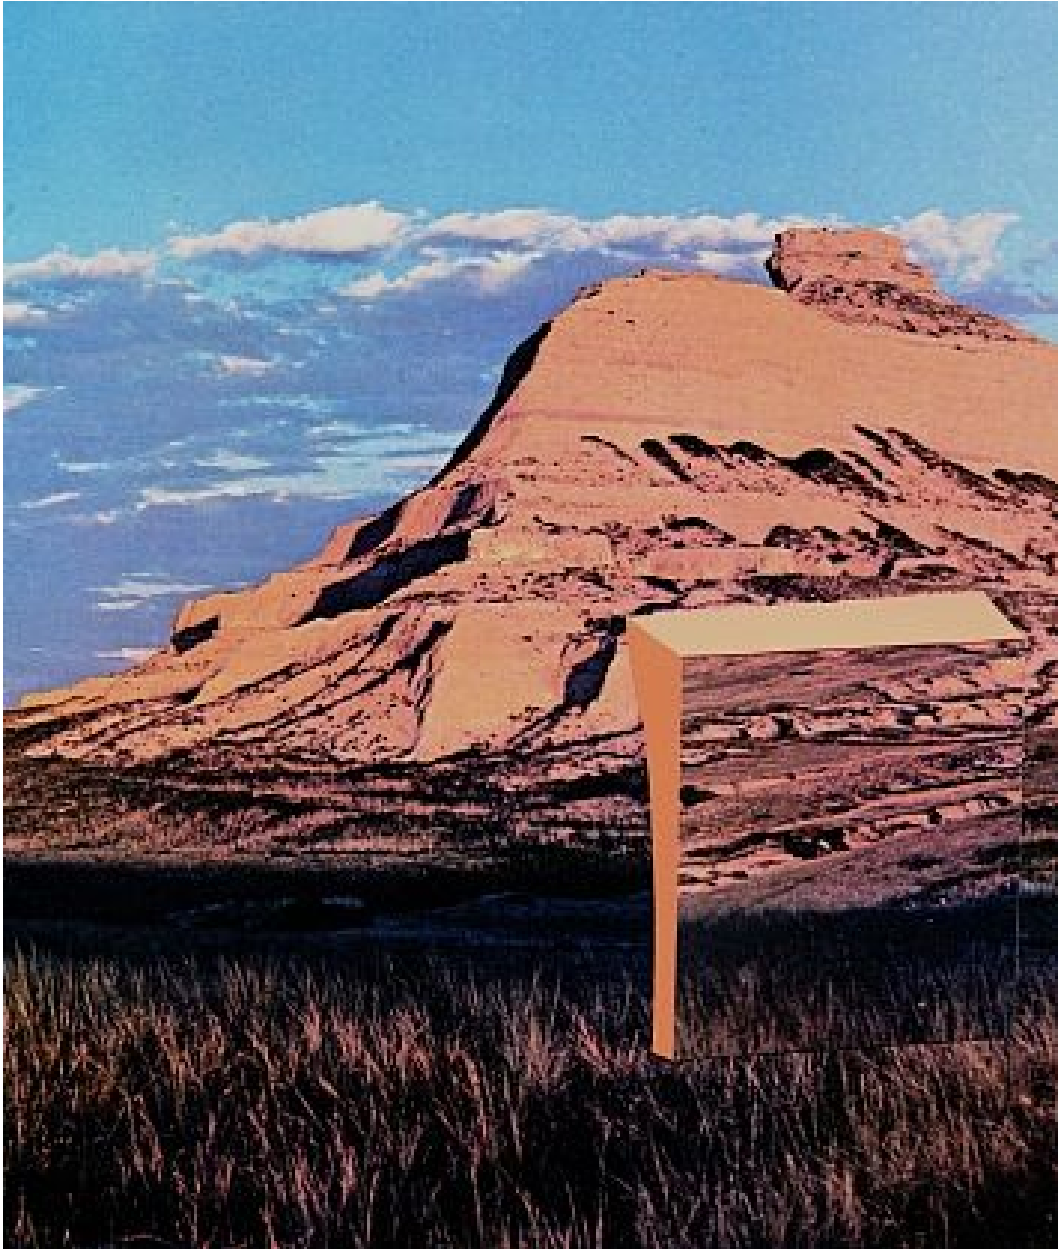

ROBISCHON

TYLER BEARD, *OTHERSCAPES 24*
collage, 8 1/4 x 6 3/4 in. (21 x 17.2 cm)
BEA089