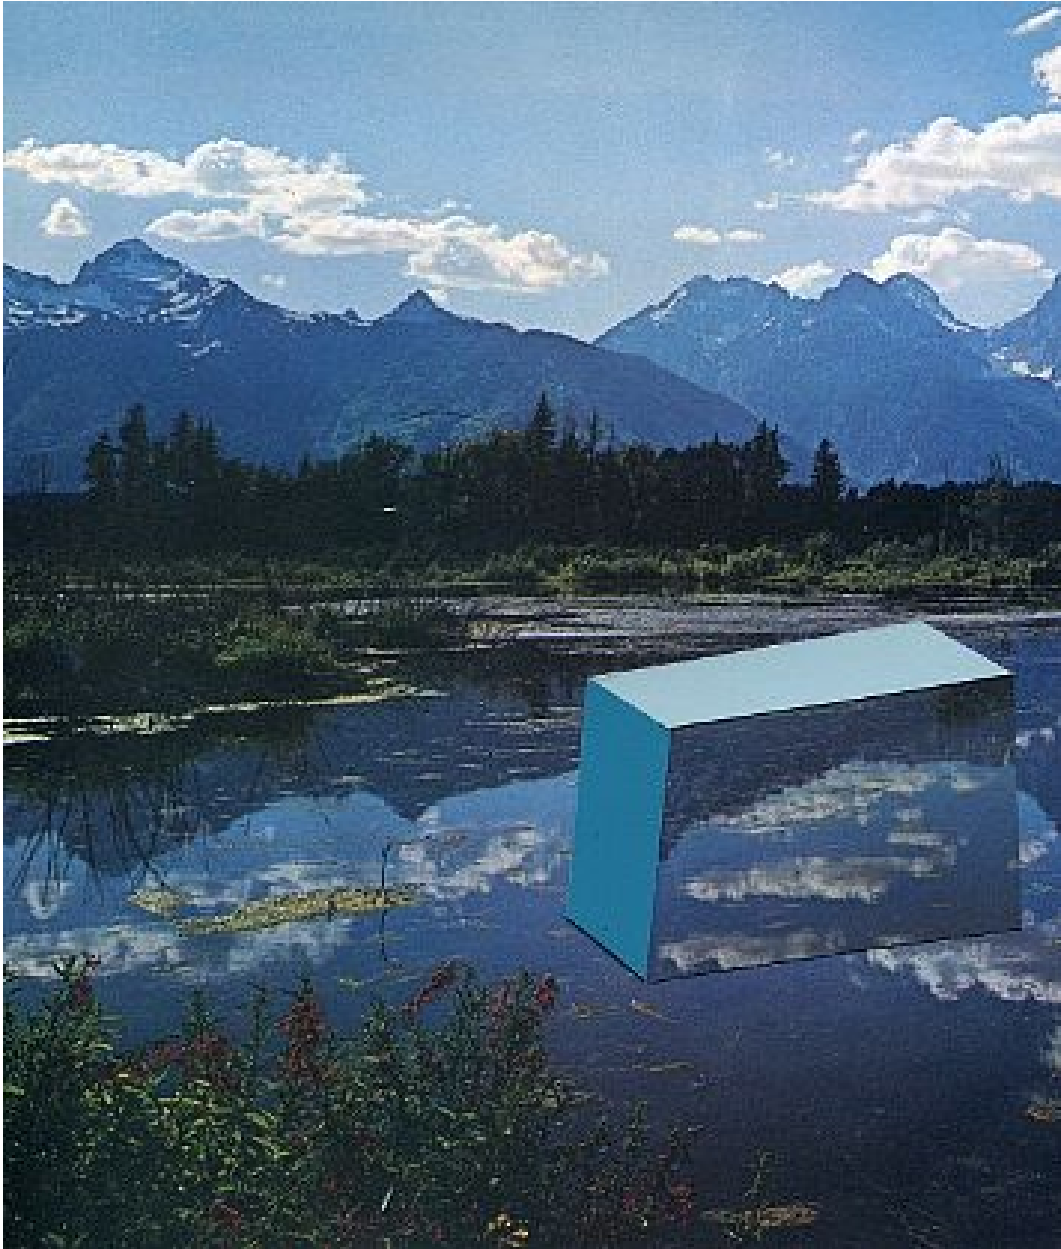

# ROBISCHON

TYLER BEARD, *OTHERSCAPES 2*  
collage, 8 1/4 x 6 3/4 in. (21 x 17.2 cm)  
BEA038