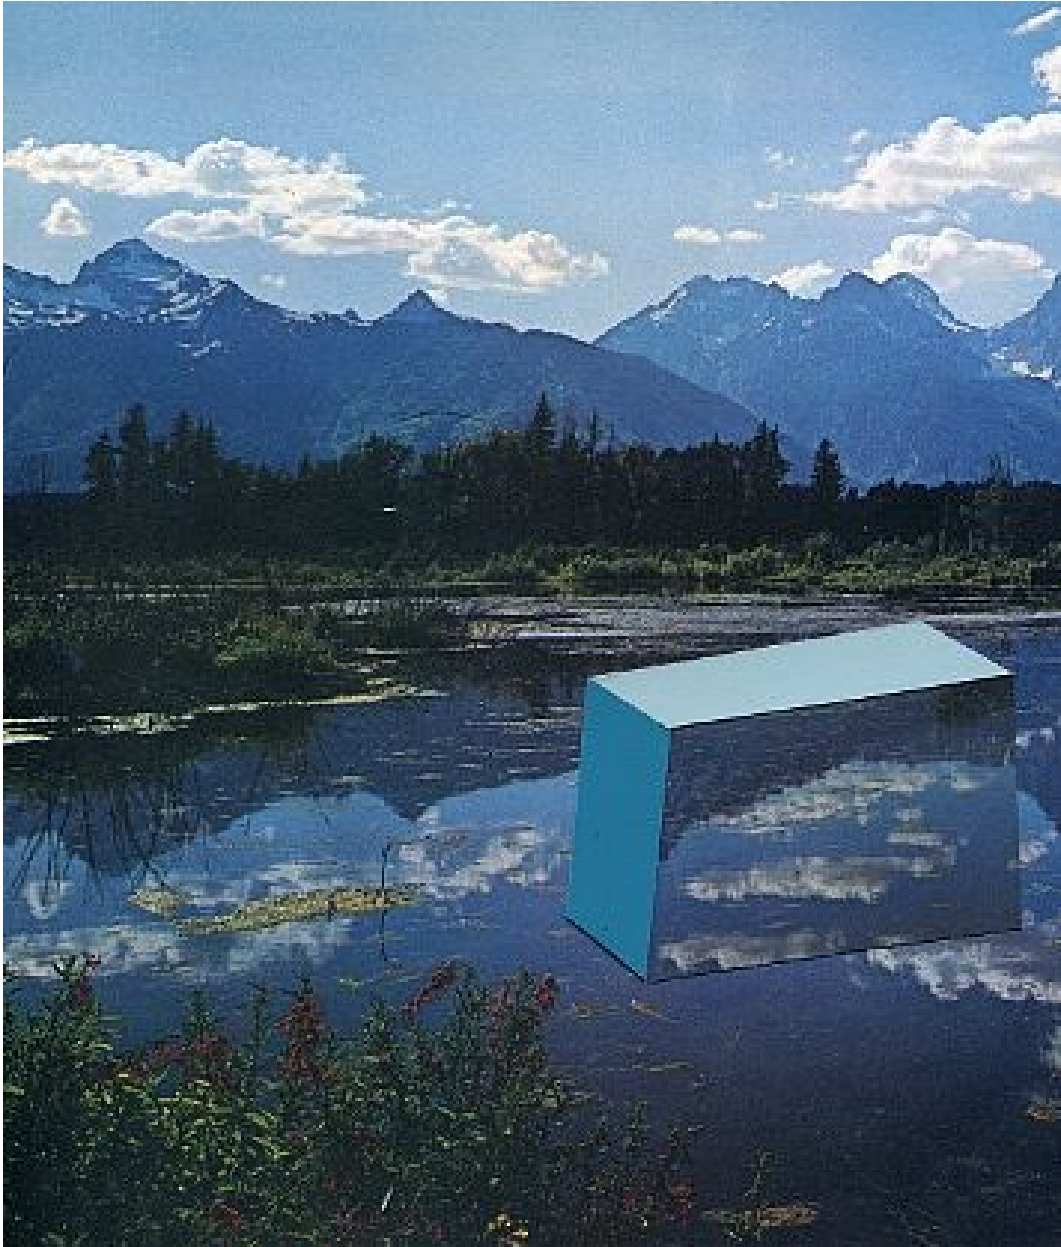

ROBISCHON

TYLER BEARD, *OTHERSCAPES 2*
collage, 8 1/4 x 6 3/4 in. (21 x 17.2 cm)
BEA038