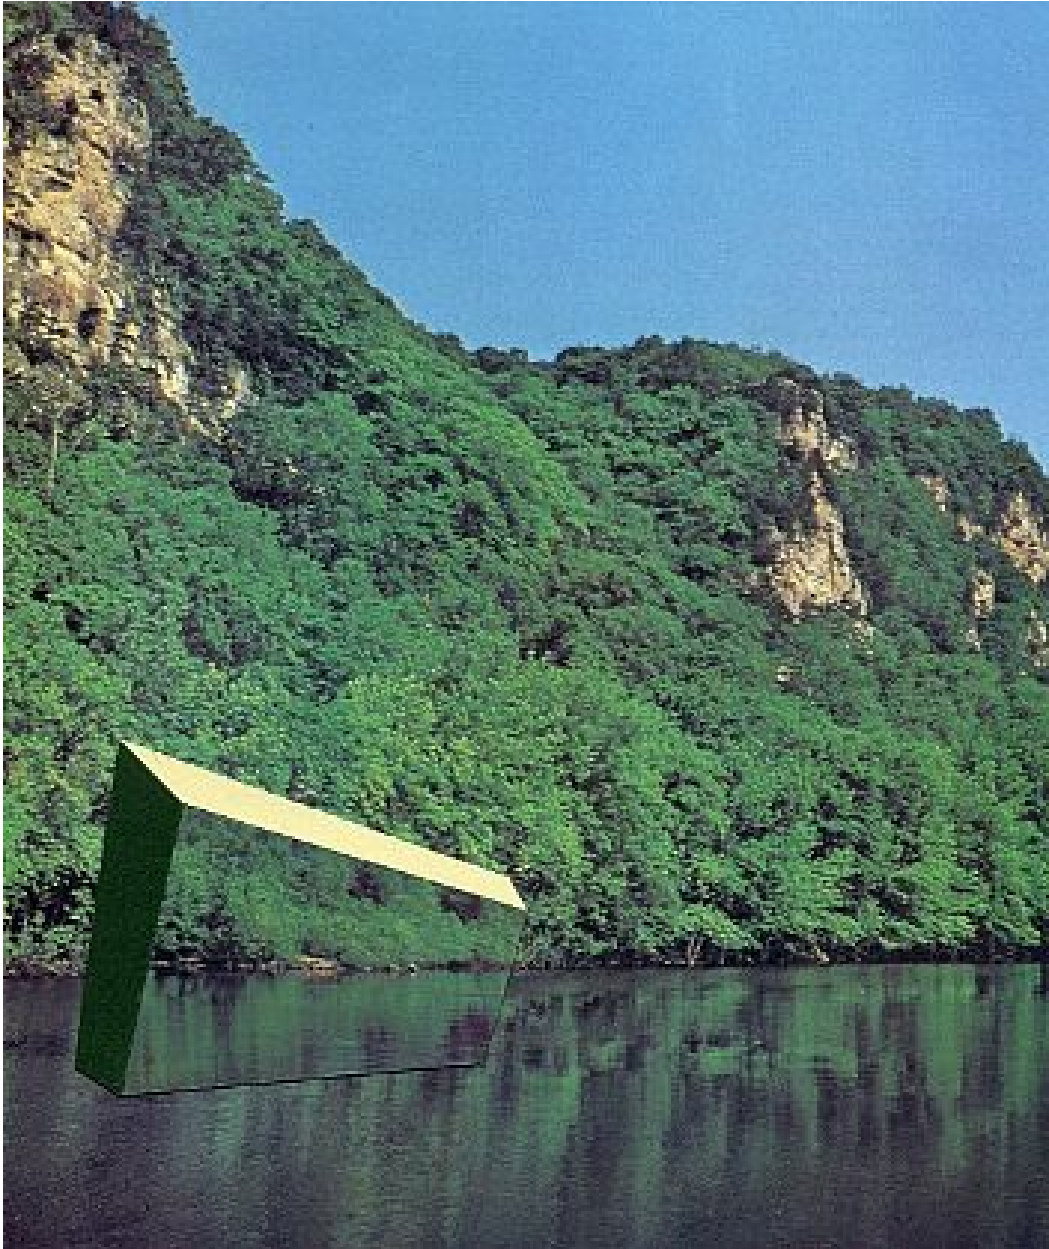

# ROBISCHON

TYLER BEARD, *OTHERSCAPES 12*  
collage, 8 1/4 x 6 3/4 in. (21 x 17.2 cm)  
BEA048