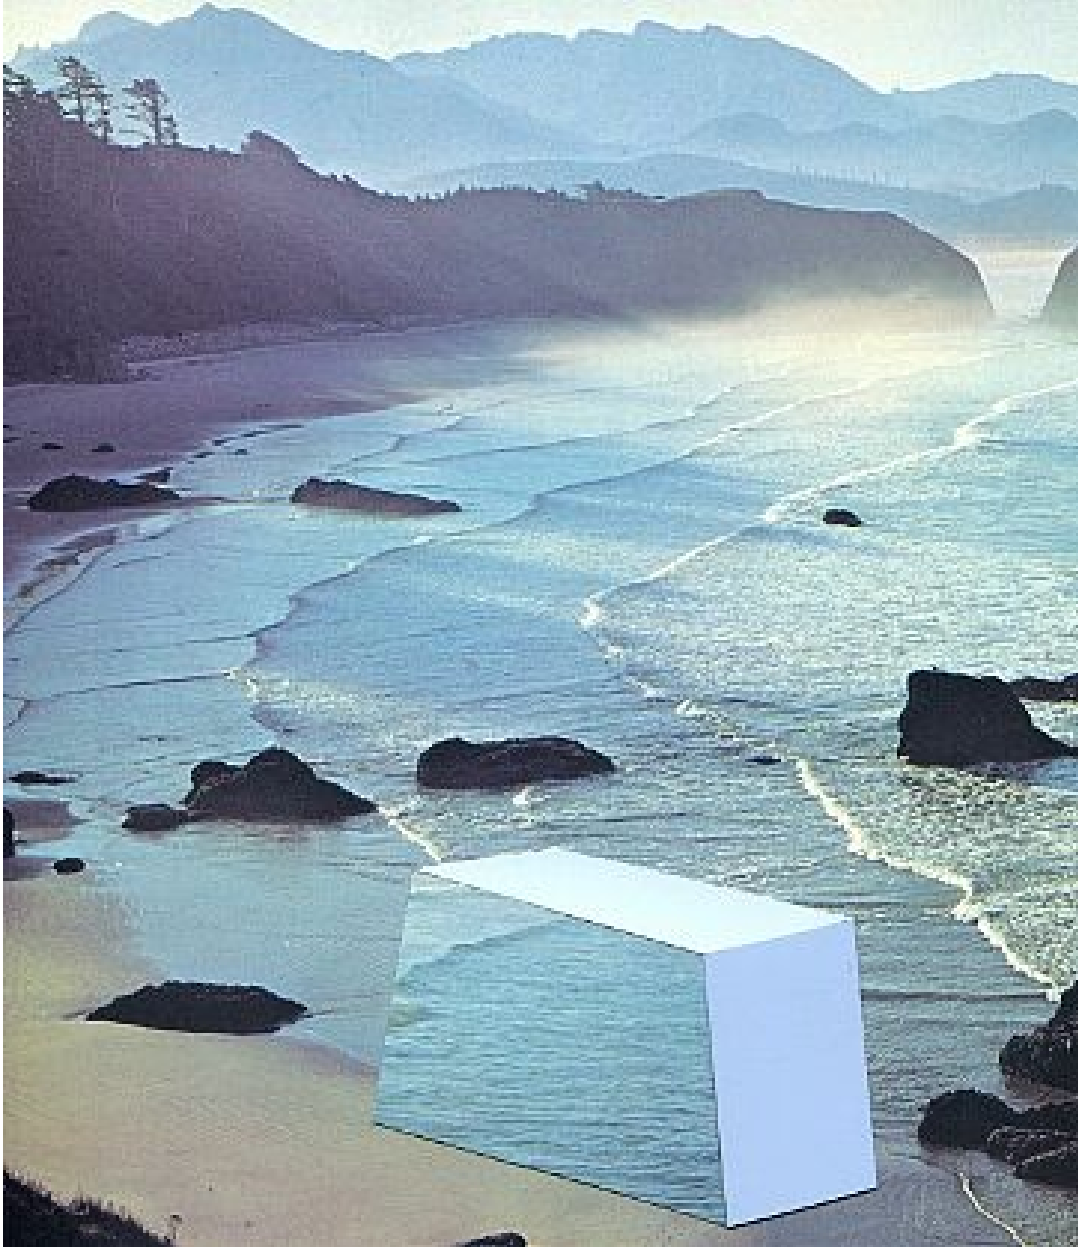

ROBISCHON

TYLER BEARD, *OTHERSCAPES 10*
collage, 8 1/4 x 6 3/4 in. (21 x 17.2 cm)
BEA046