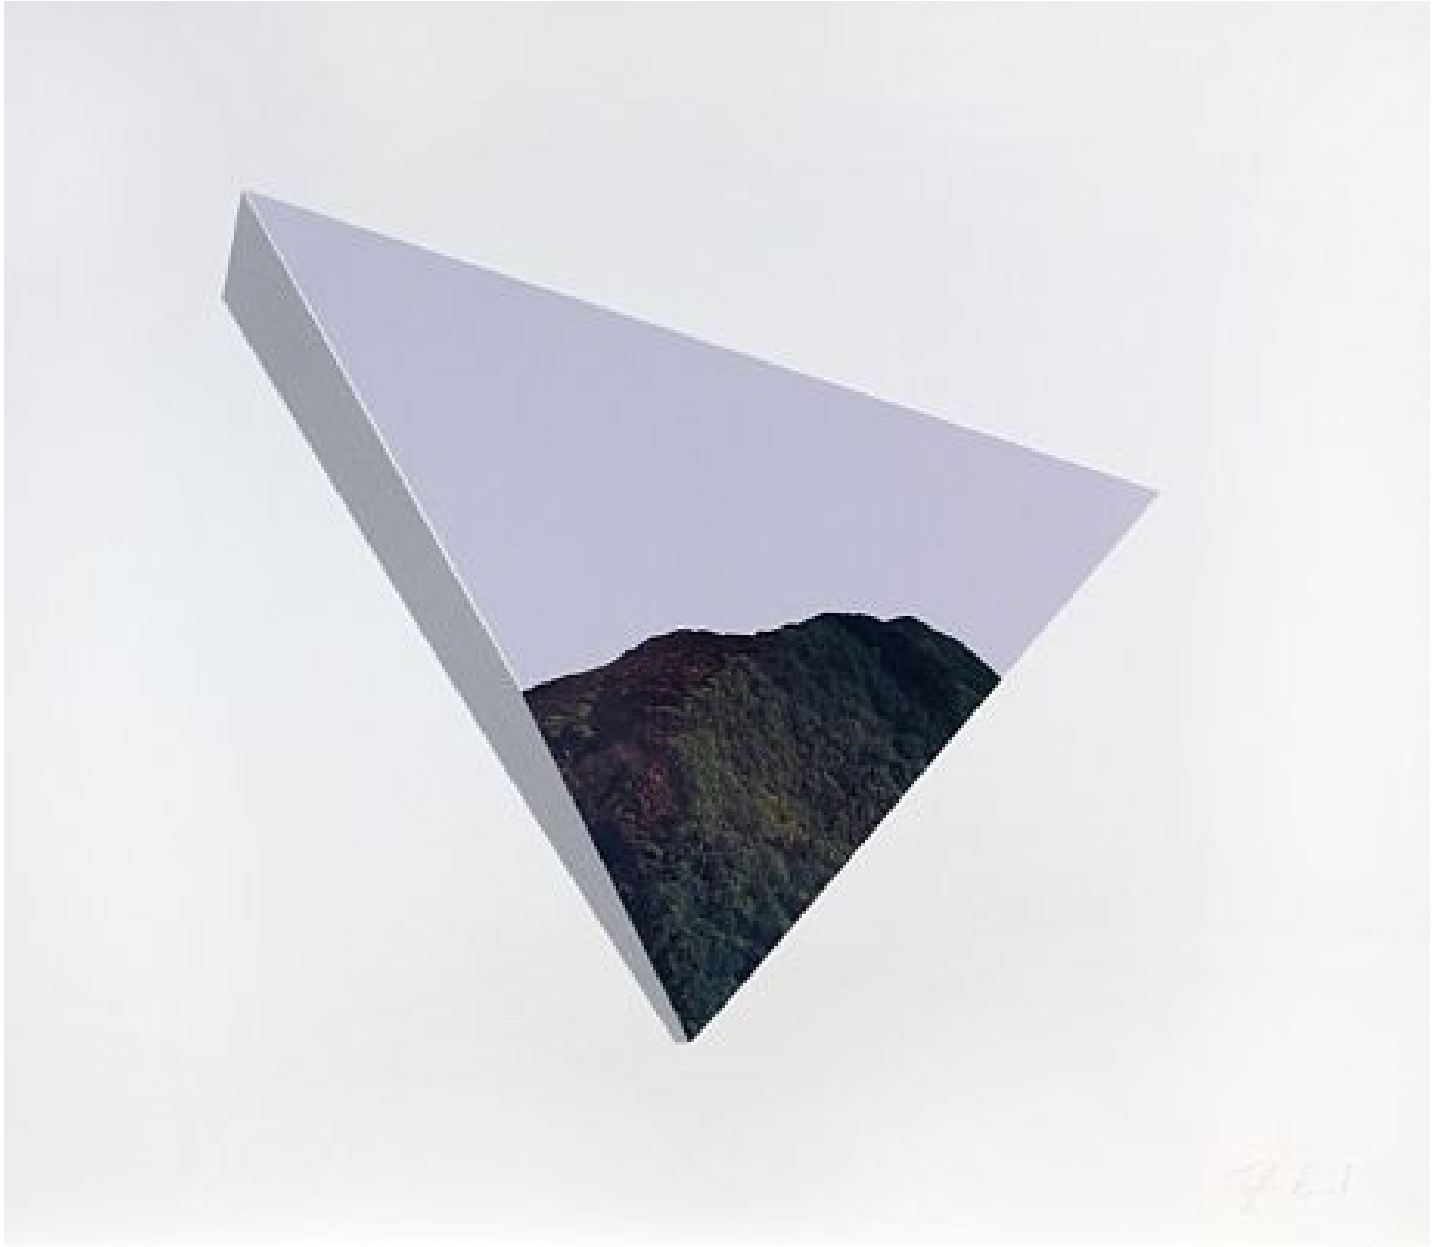

ROBISCHON

TYLER BEARD, *GROUND INSIDE TRIANGLE*
collage, 22 x 26 in. (55.9 x 66 cm)
BEA013