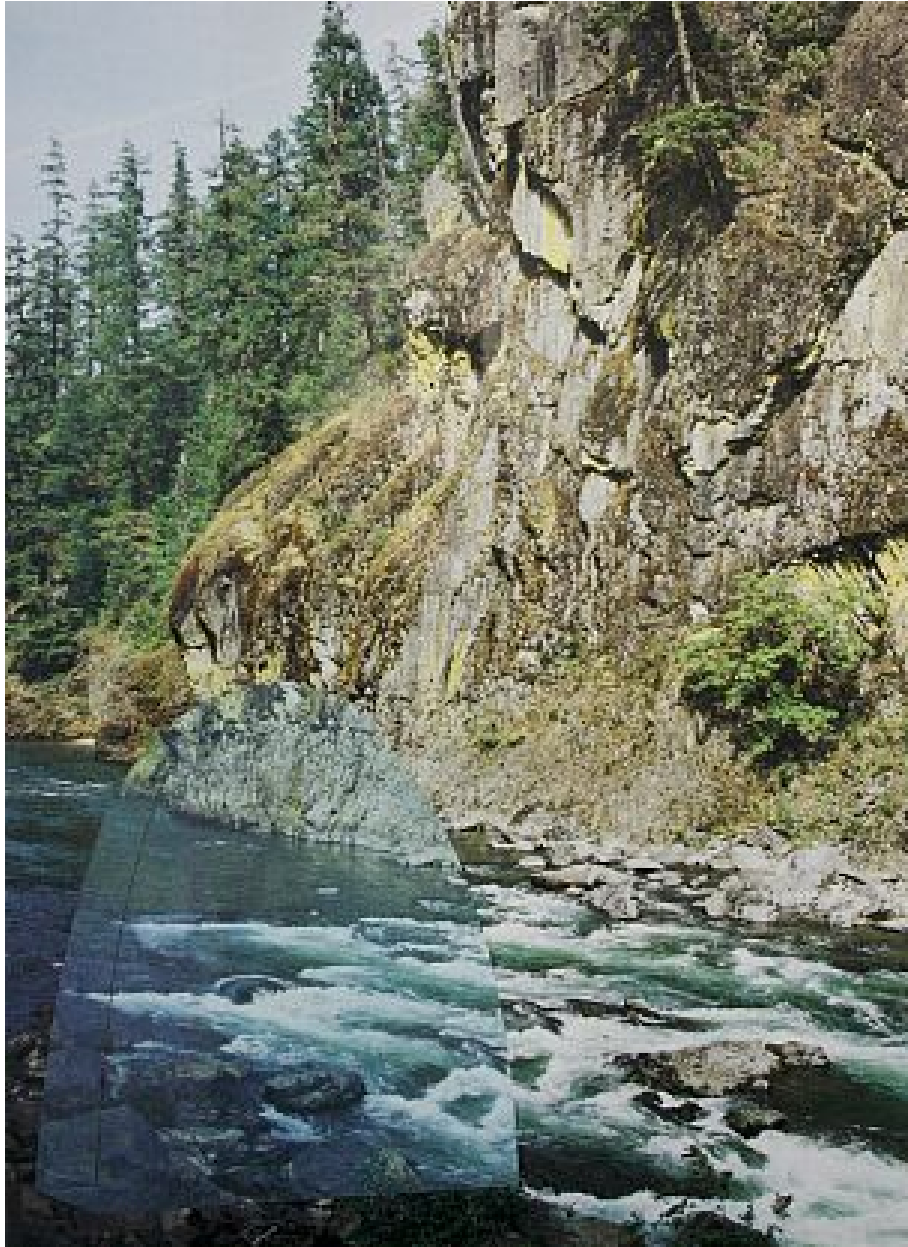

# ROBISCHON

TYLER BEARD, *CONSTRUCTED PRISM 2*  
collage, 29 x 21 1/2 in. (73.7 x 54.6 cm)  
BEA096