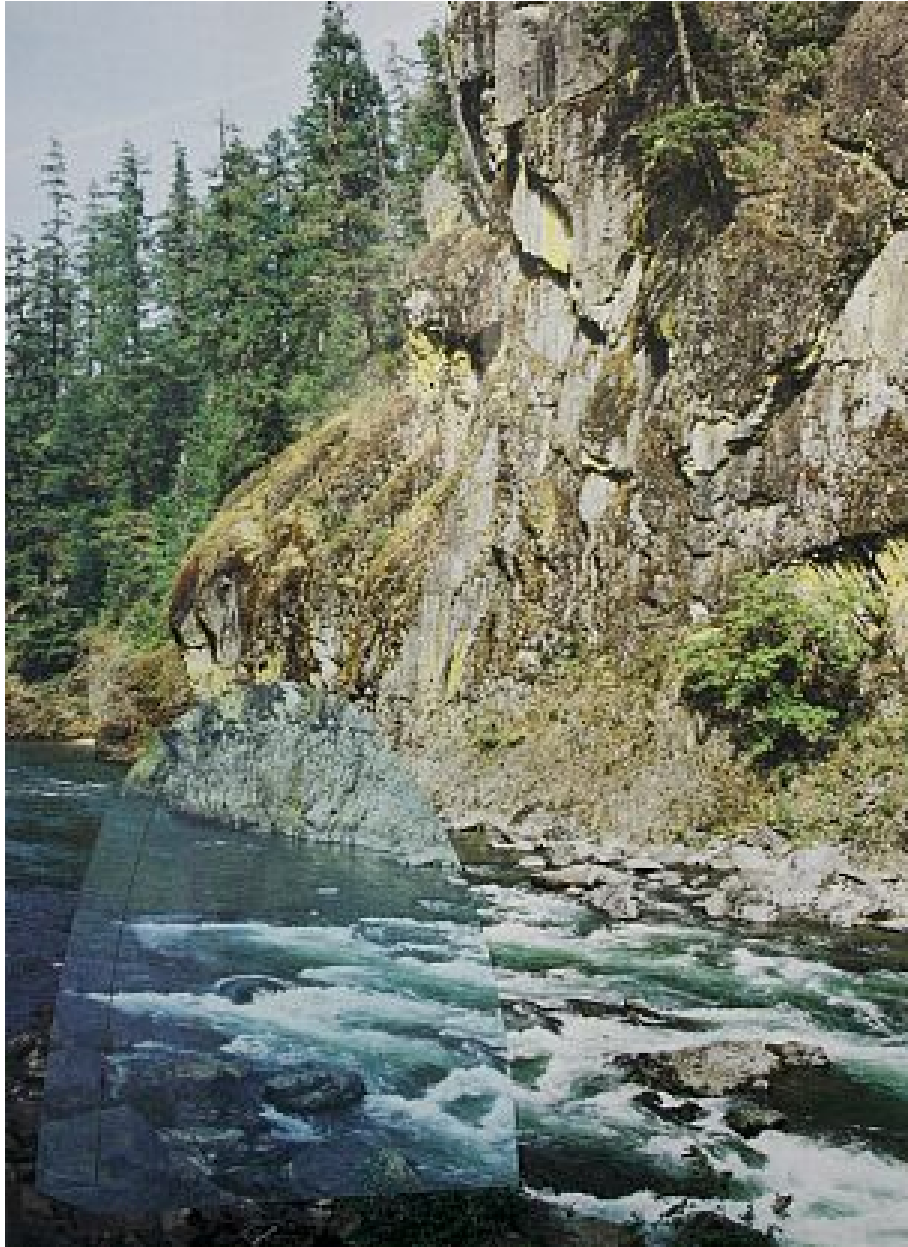

ROBISCHON

TYLER BEARD, *CONSTRUCTED PRISM 2*
collage, 29 x 21 1/2 in. (73.7 x 54.6 cm)
BEA096