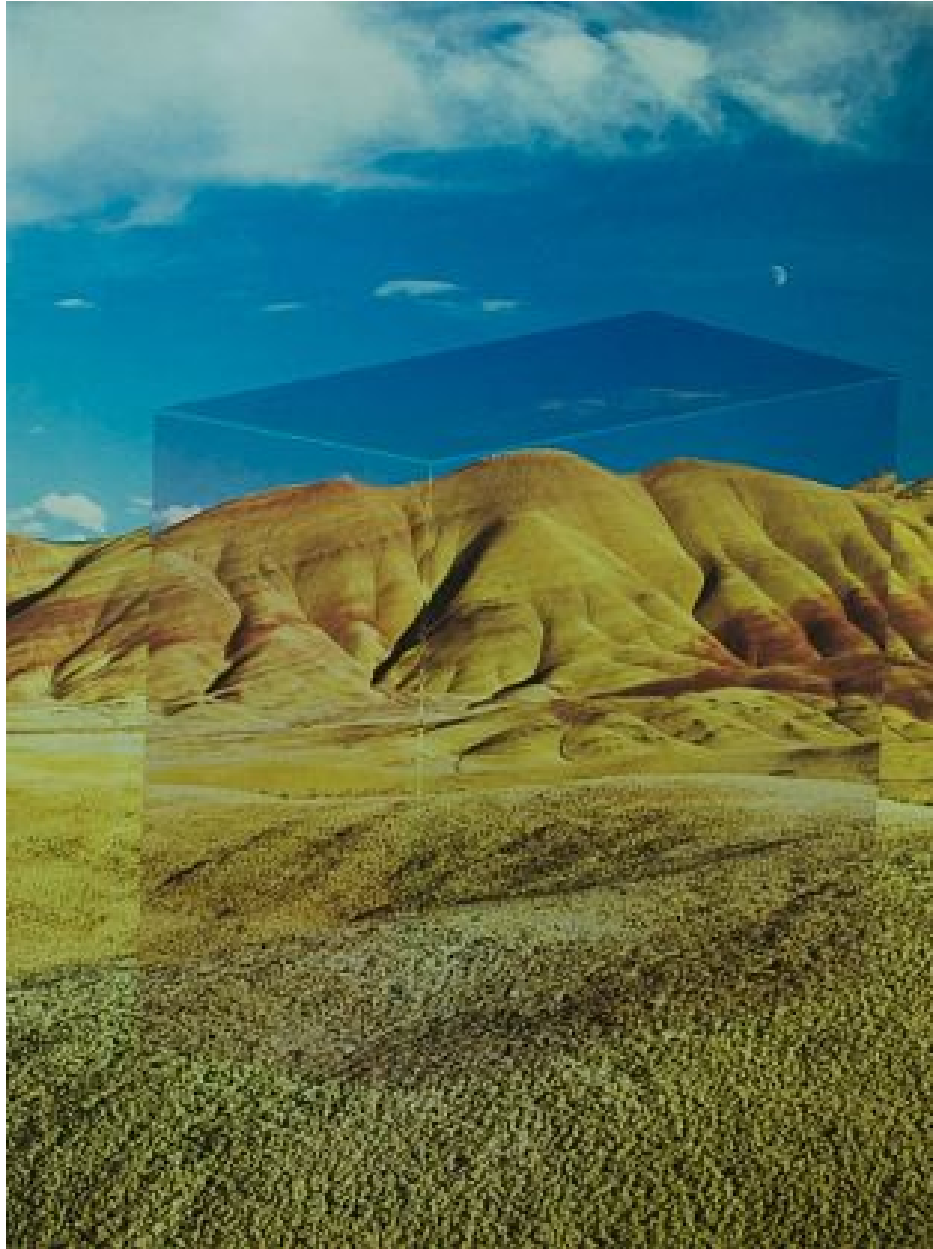

ROBISCHON

TYLER BEARD, *CONSTRUCTED PRISM 1*
collage, 29 x 21 1/2 in. (73.7 x 54.6 cm)
BEA095