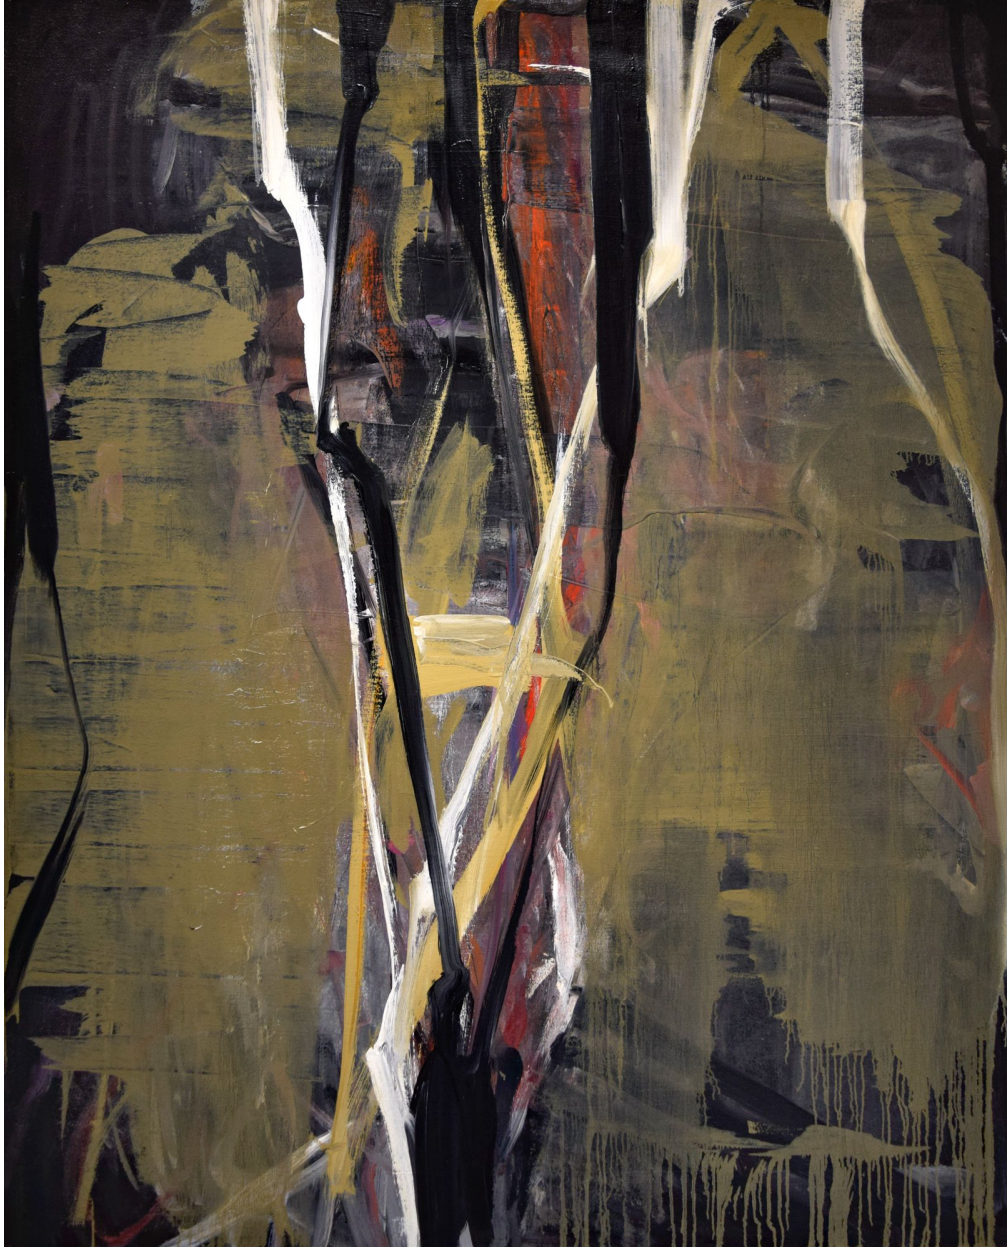

ROBISCHON

TOM LIEBER, *TAN OVER BLACK*
oil on canvas, 60 x 48 in. (152.4 x 121.9 cm)
LIE019