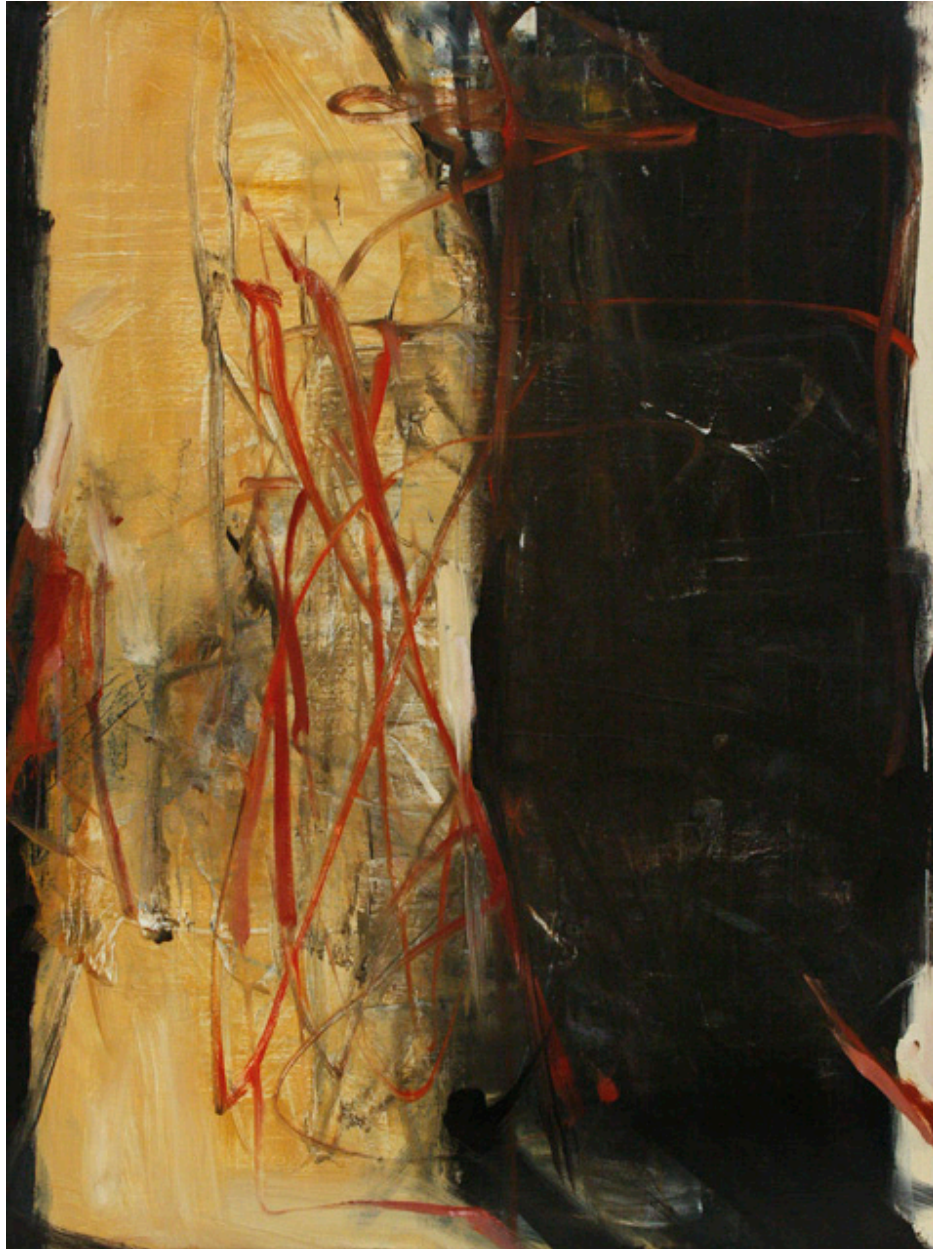

ROBISCHON

TOM LIEBER, *OCHER AND BLACK SHIELD*
oil on canvas, 40 x 30 in. (101.6 x 76.2 cm)
LIE016