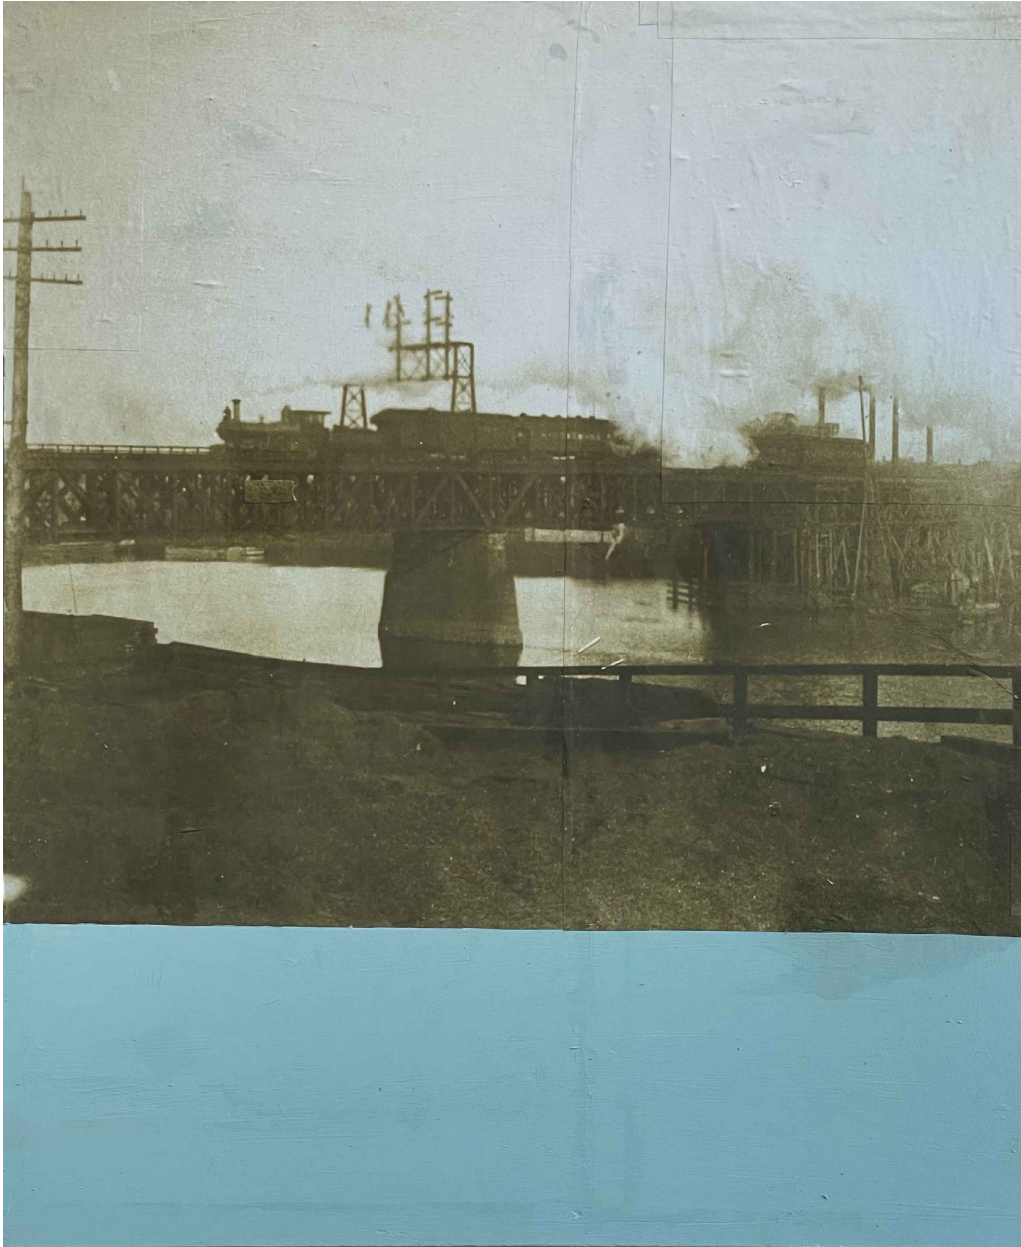

# ROBISCHON

TOM JUDD, *UNCERTAIN AGE*  
mixed media on panel, 32 x 27 in.  
TJ134