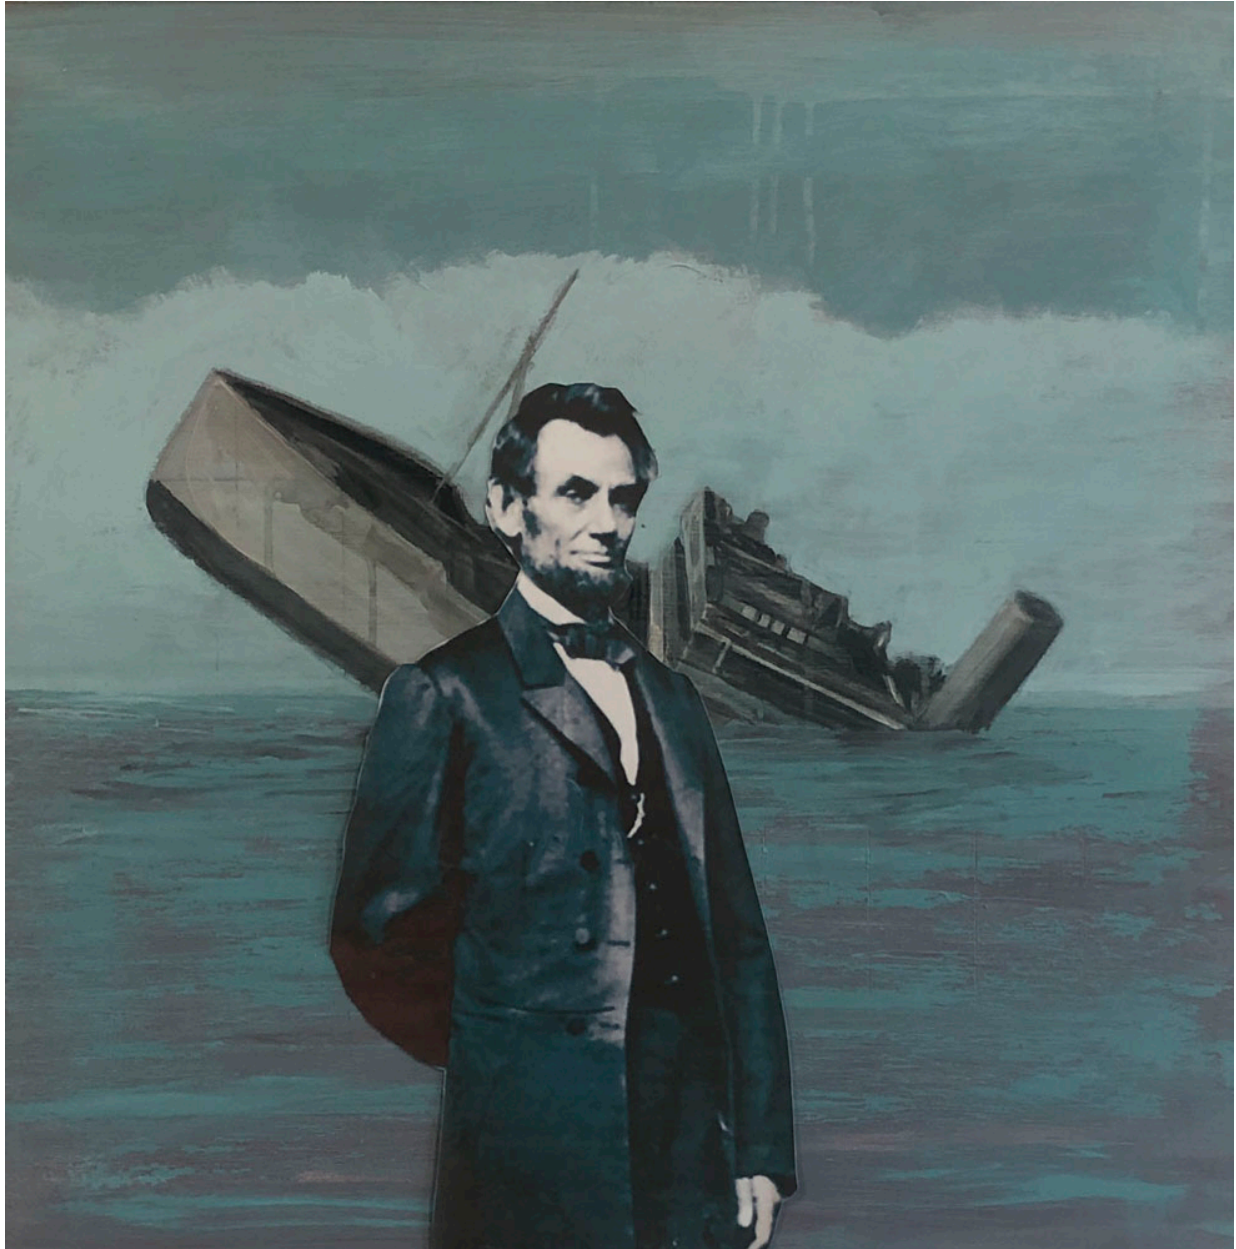

ROBISCHON

TOM JUDD, *LINCOLN'S MESSAGE*
oil with collage on panel, 24 x 24 in.