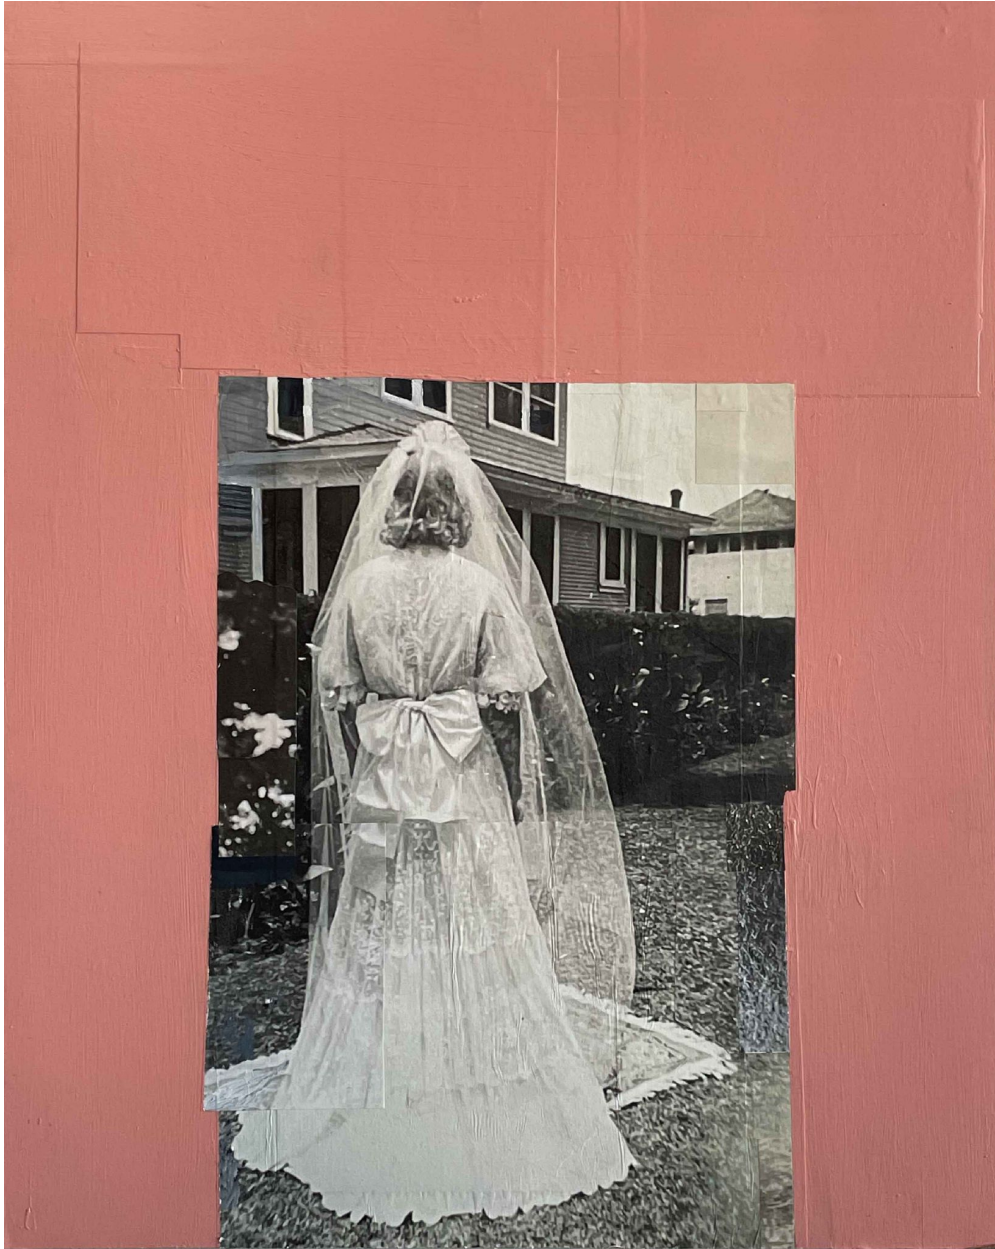

ROBISCHON

TOM JUDD, *HOMESICK BRIDE*
mixed media on panel, 40 x 32 in.
TJ129