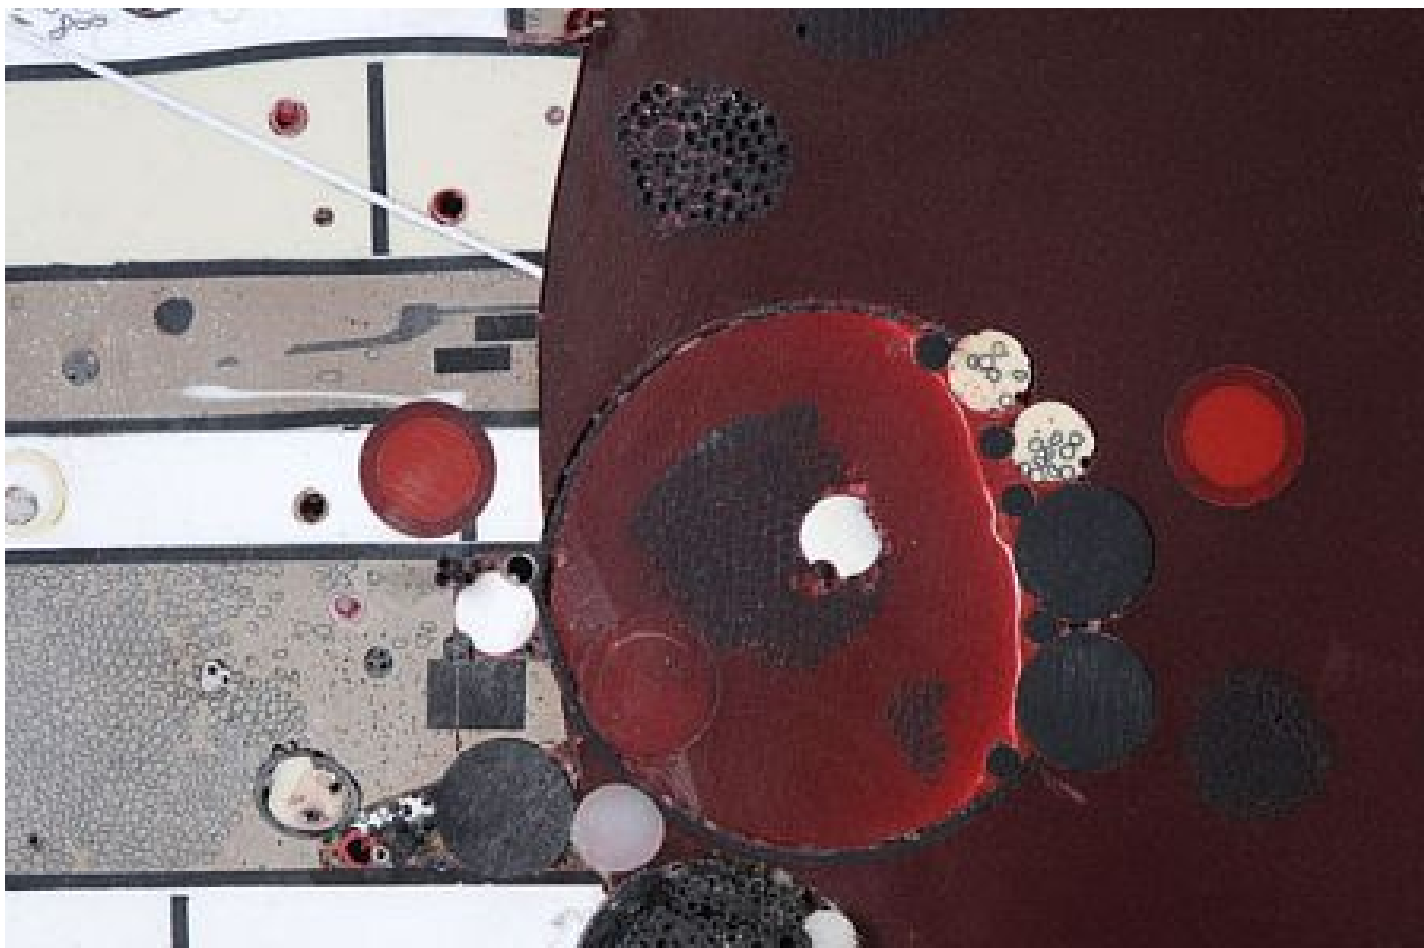

# ROBISCHON

TERRY MAKER, *WATER TO WINE DETAIL*  
TM083