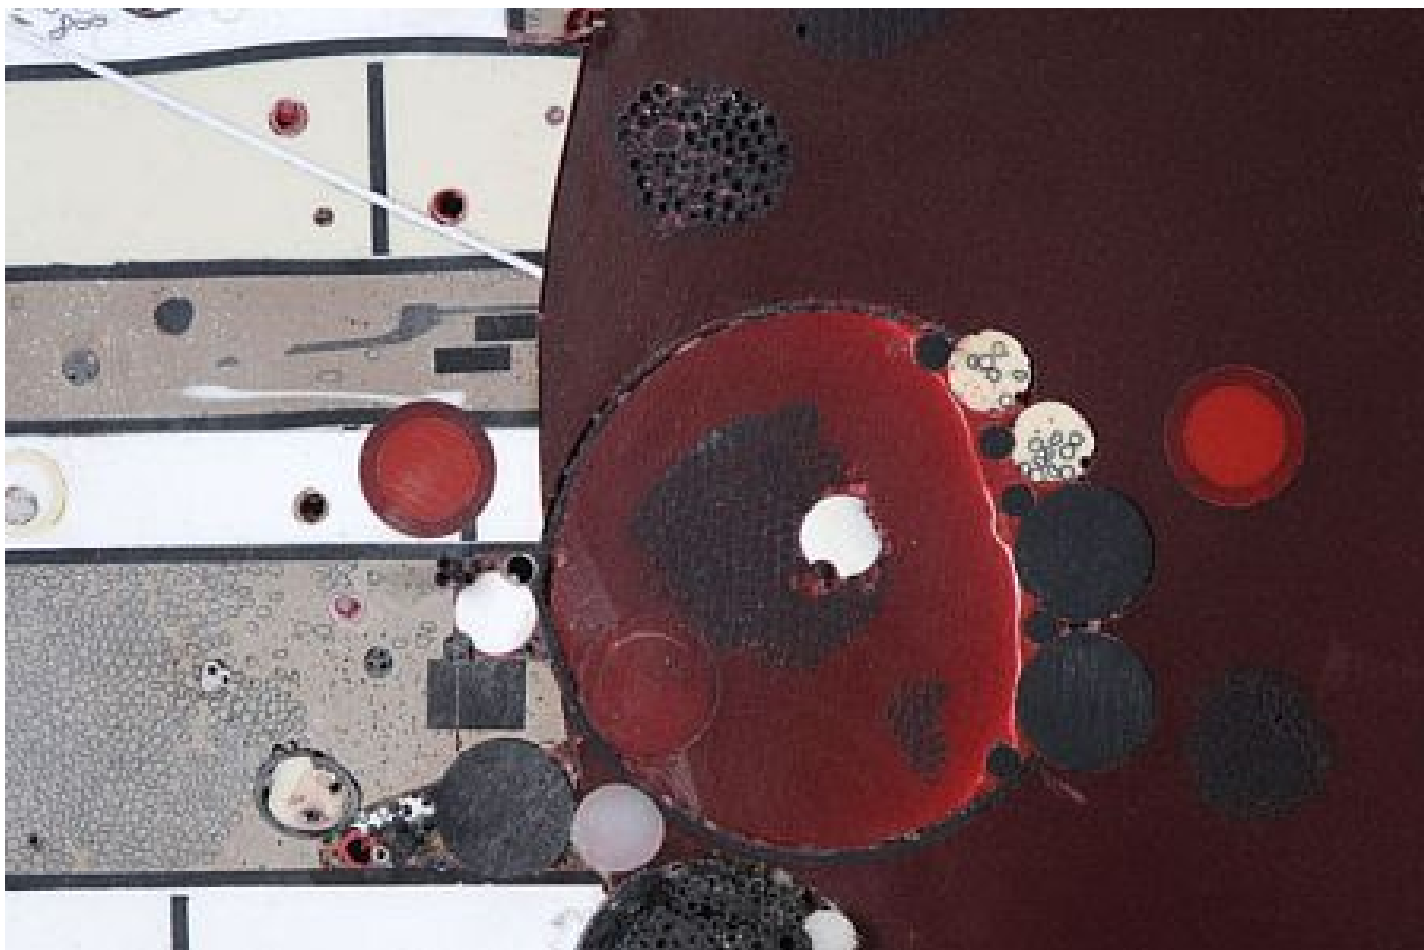

ROBISCHON

TERRY MAKER, *WATER TO WINE DETAIL*
TM083