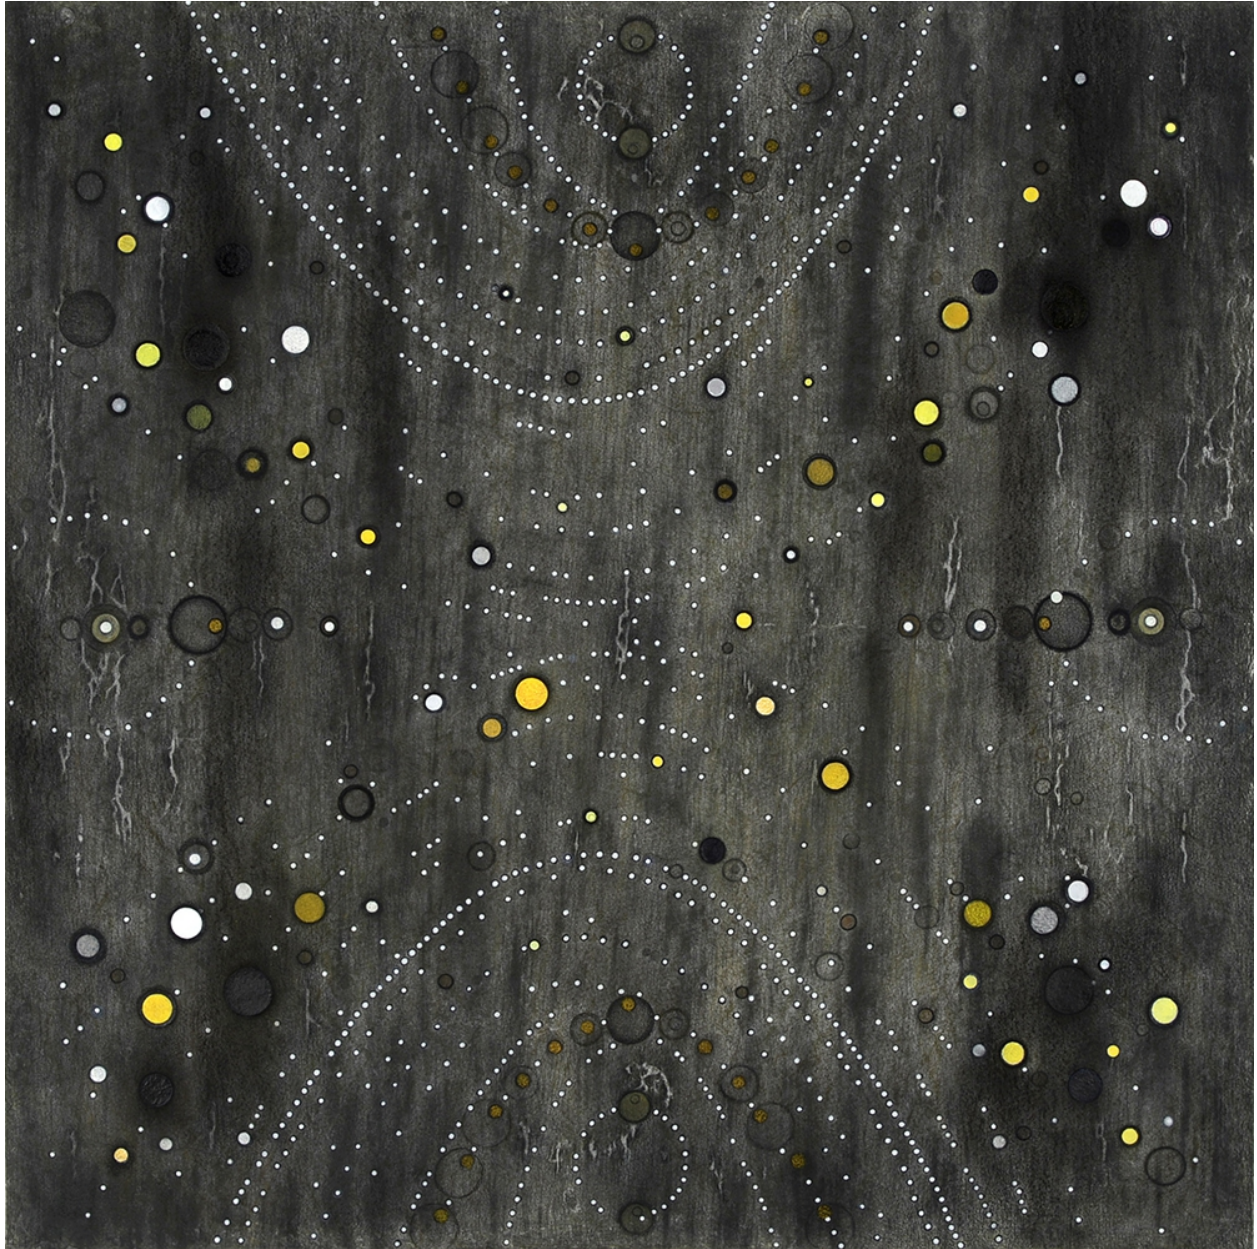

ROBISCHON

TERRY MAKER, *FIELD LINES (YELLOW)*
Prismacolor on paper, 48 x 48 in.
TM202