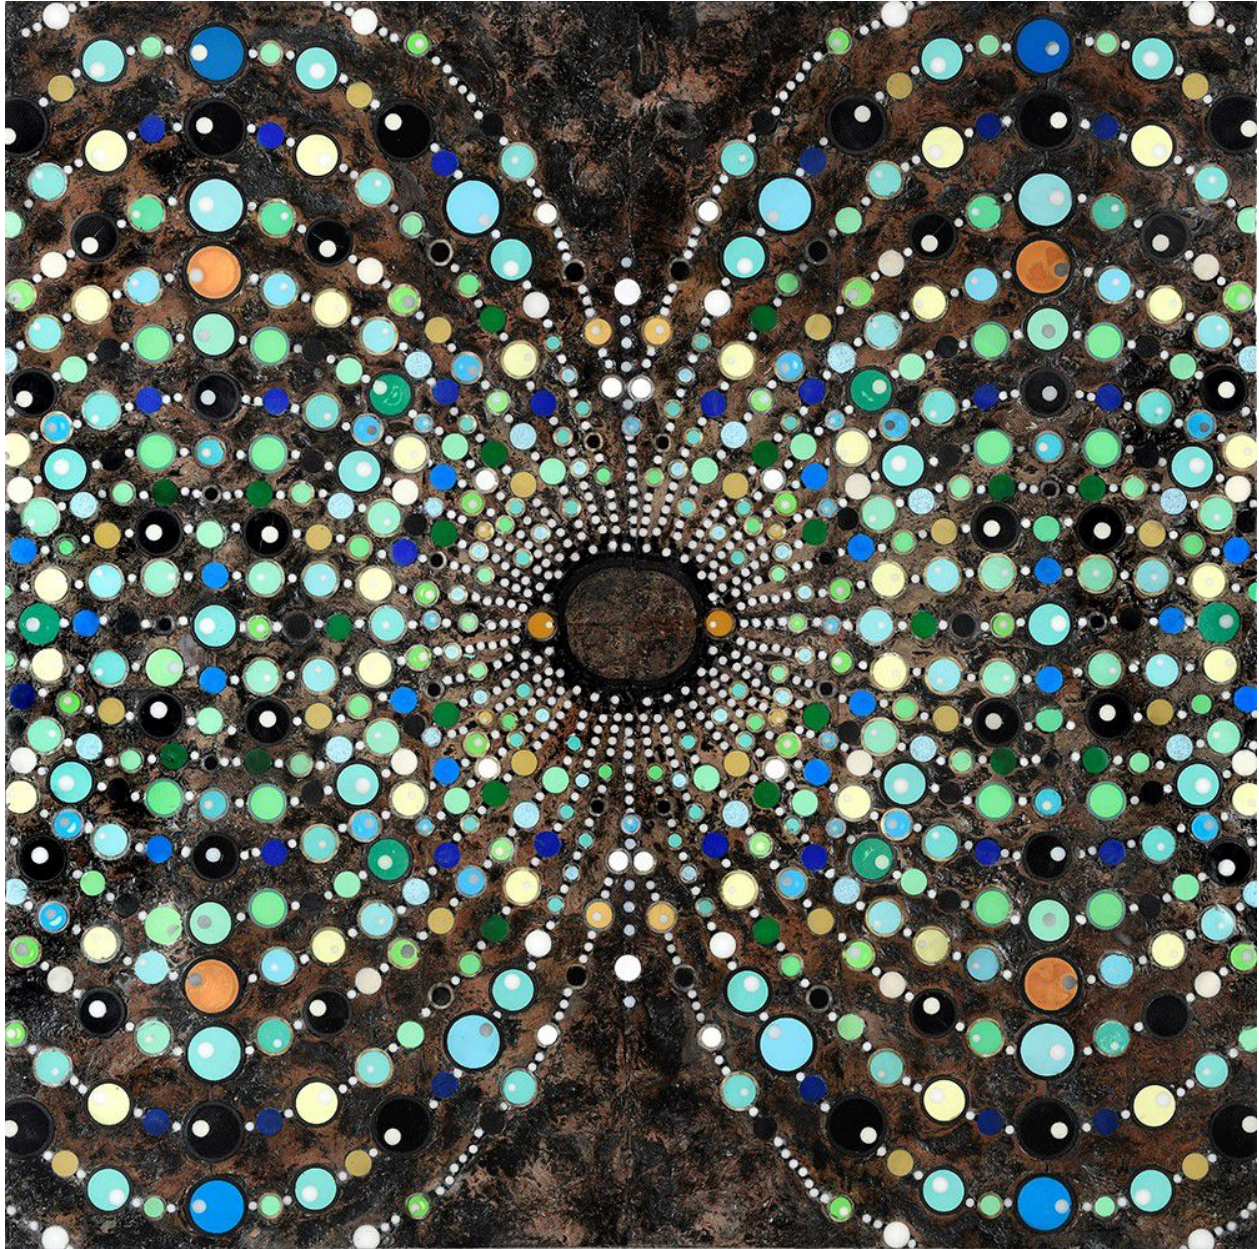

# ROBISCHON

TERRY MAKER, *FIELD LINES (GREEN)*  
mixed media, 48 x 48 x 3 in.  
TM212