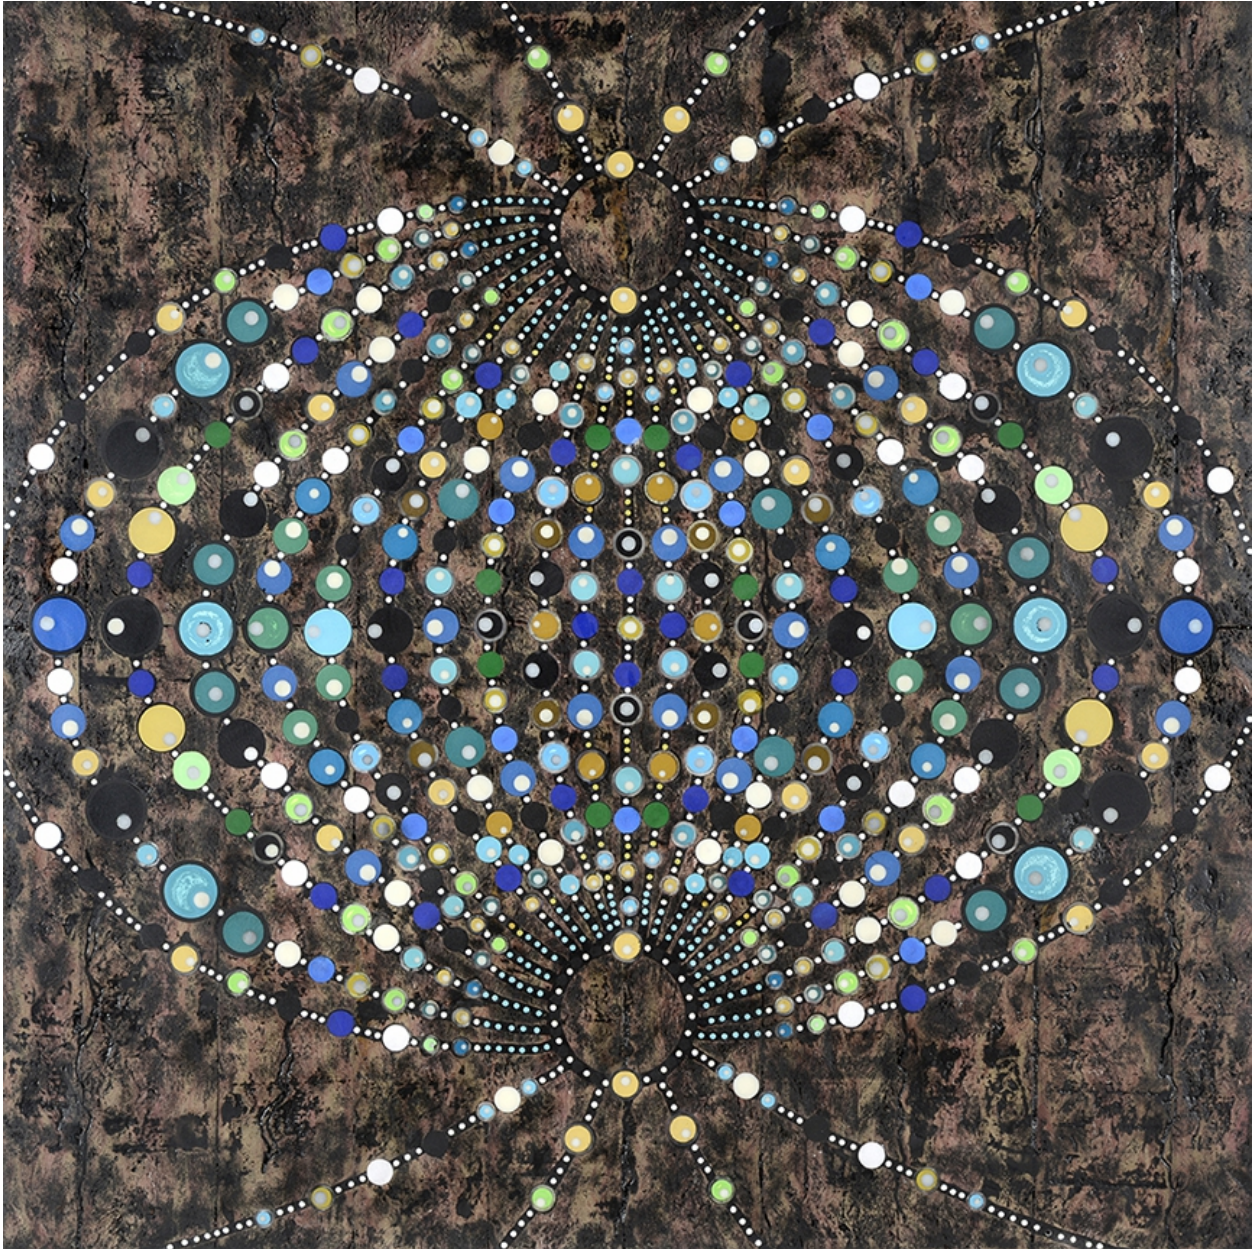

ROBISCHON

TERRY MAKER, *FIELD LINES (BLUE)*
mixed media, 48 x 48 x 3 in.
TM199