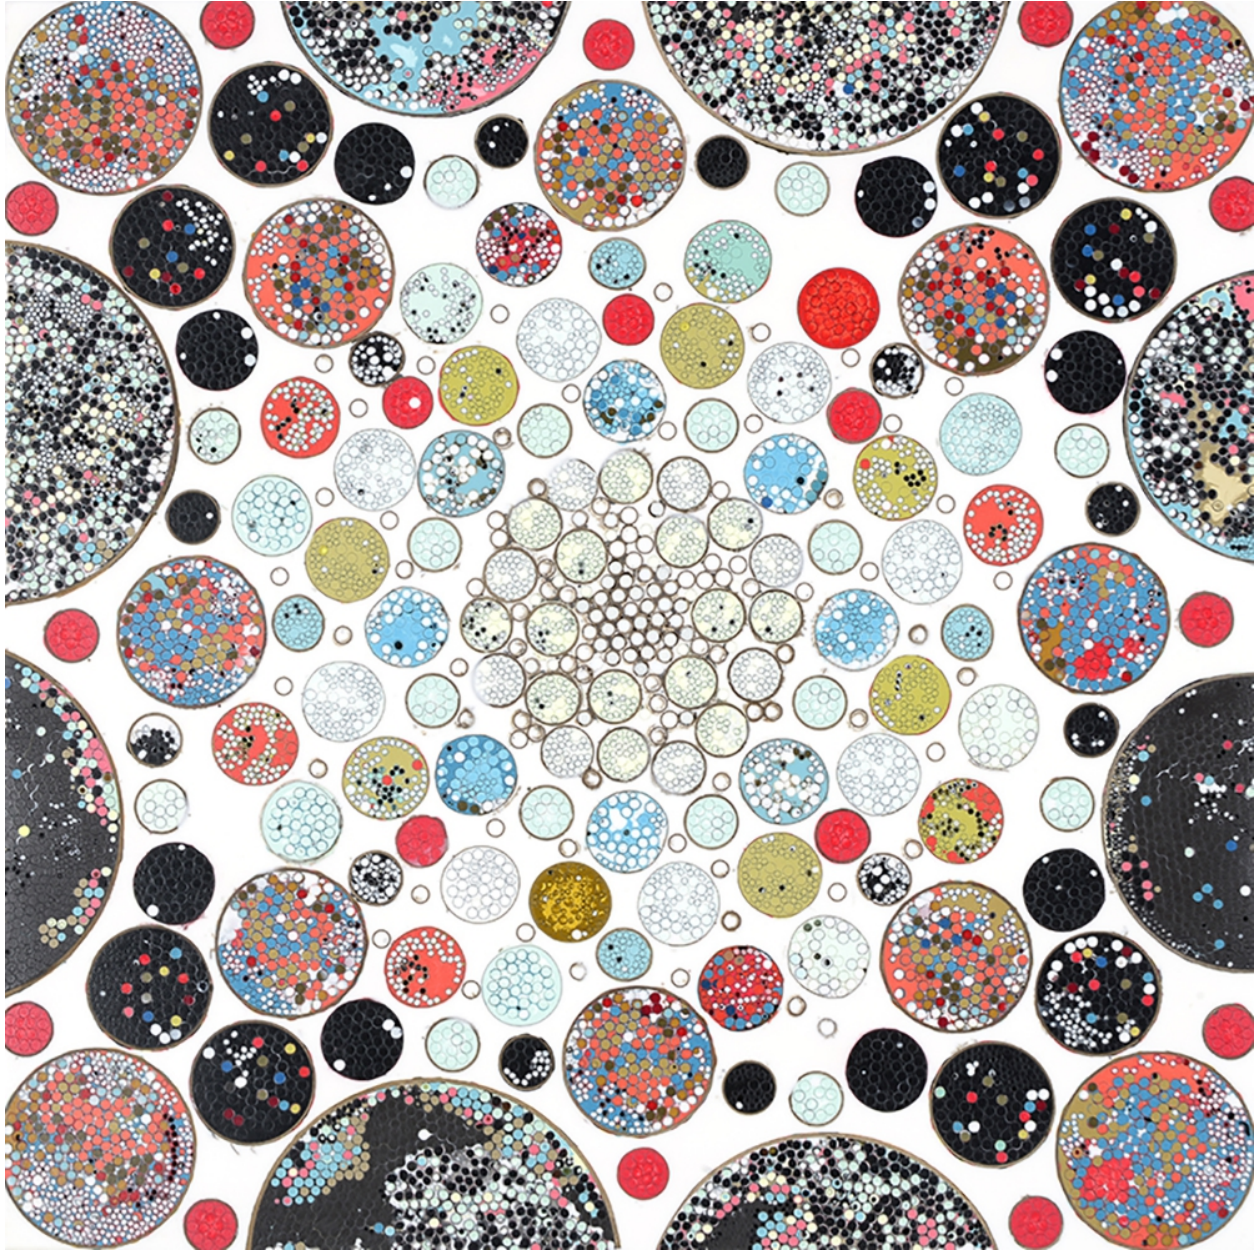

# ROBISCHON

TERRY MAKER, *DIVINER (WHITE)*  
mixed media, 26 x 26 x 3 in.  
TM192