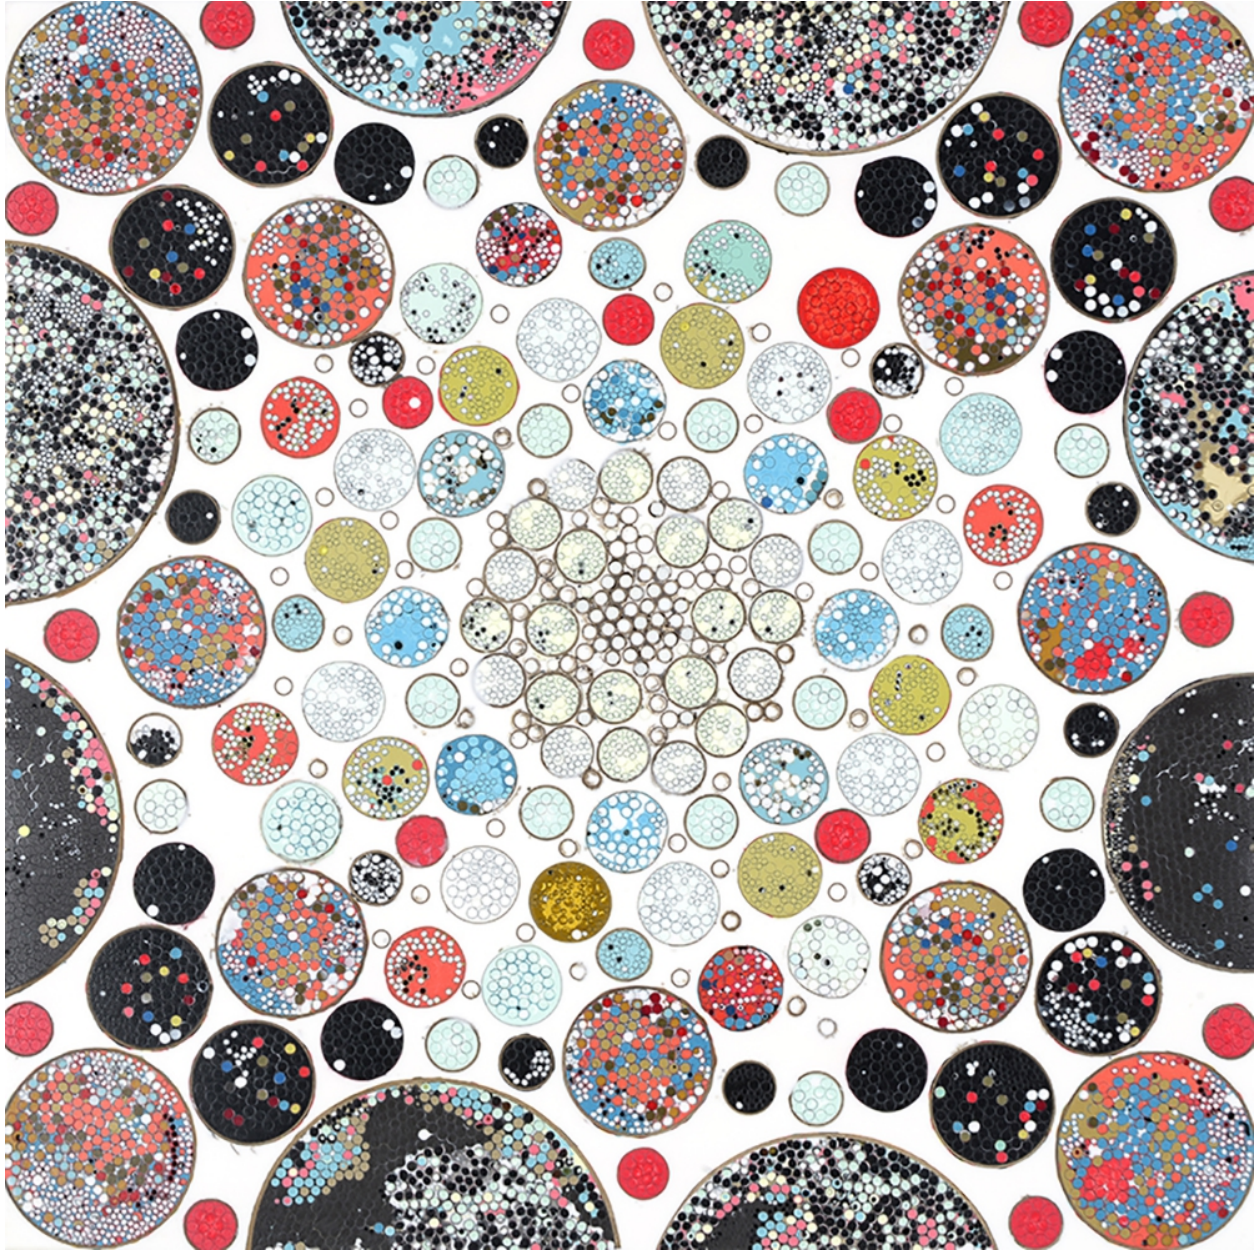

ROBISCHON

TERRY MAKER, *DIVINER (WHITE)*
mixed media, 26 x 26 x 3 in.
TM192