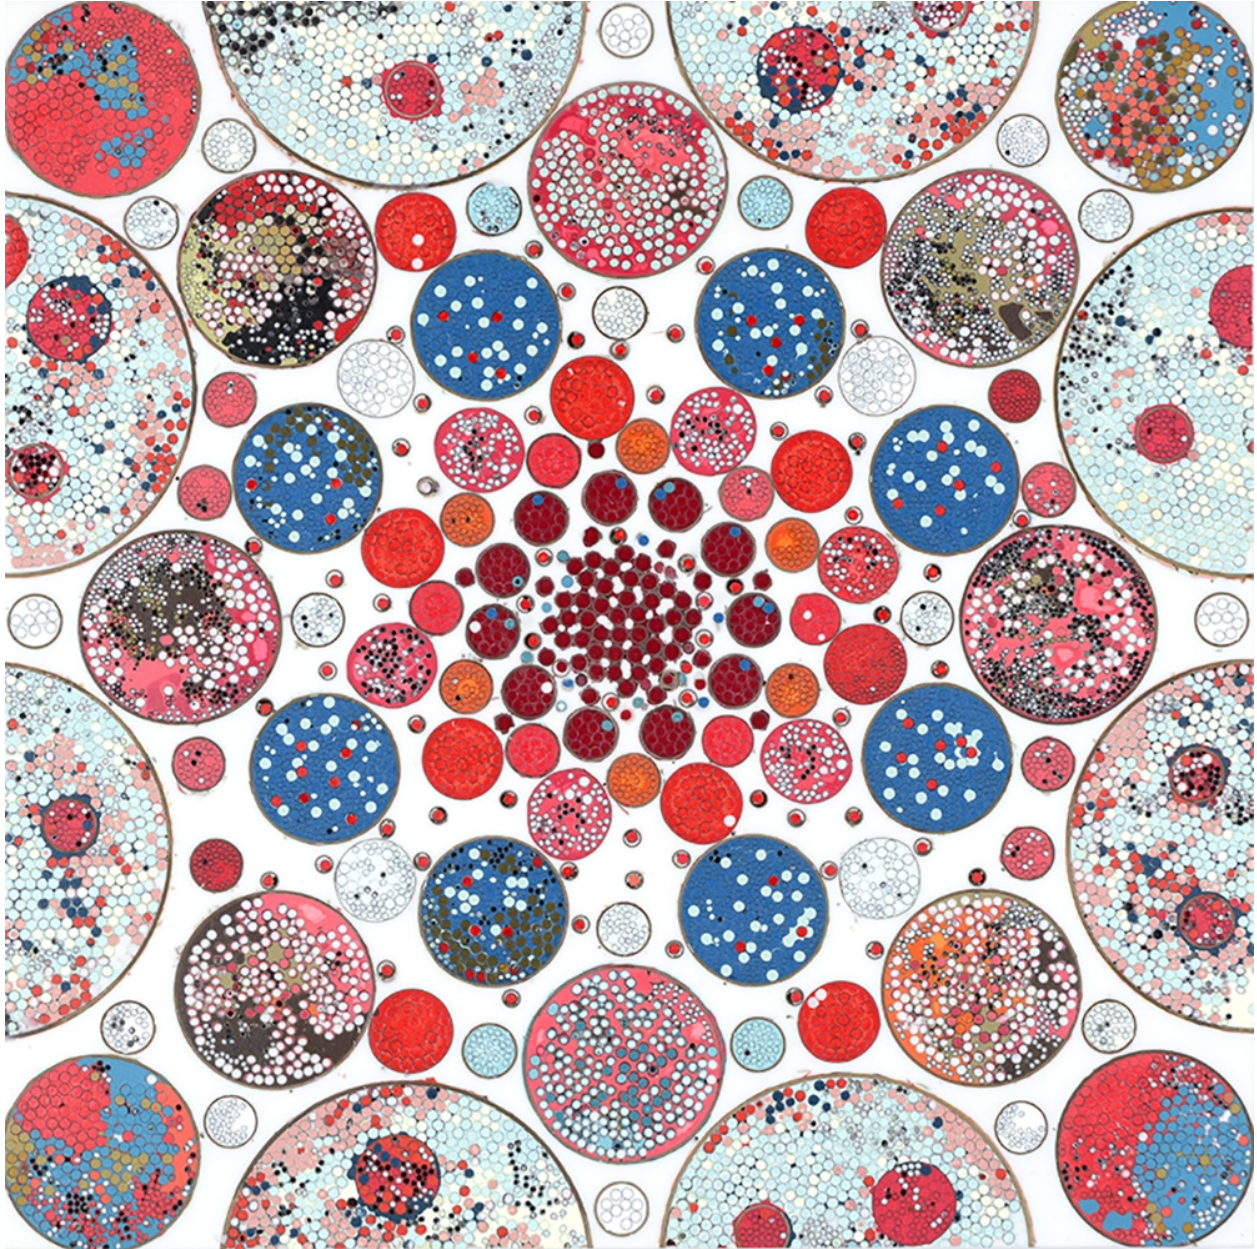

ROBISCHON

TERRY MAKER, *DIVINER (RED)*
mixed media, 26 x 26 x 3 in.
TM191