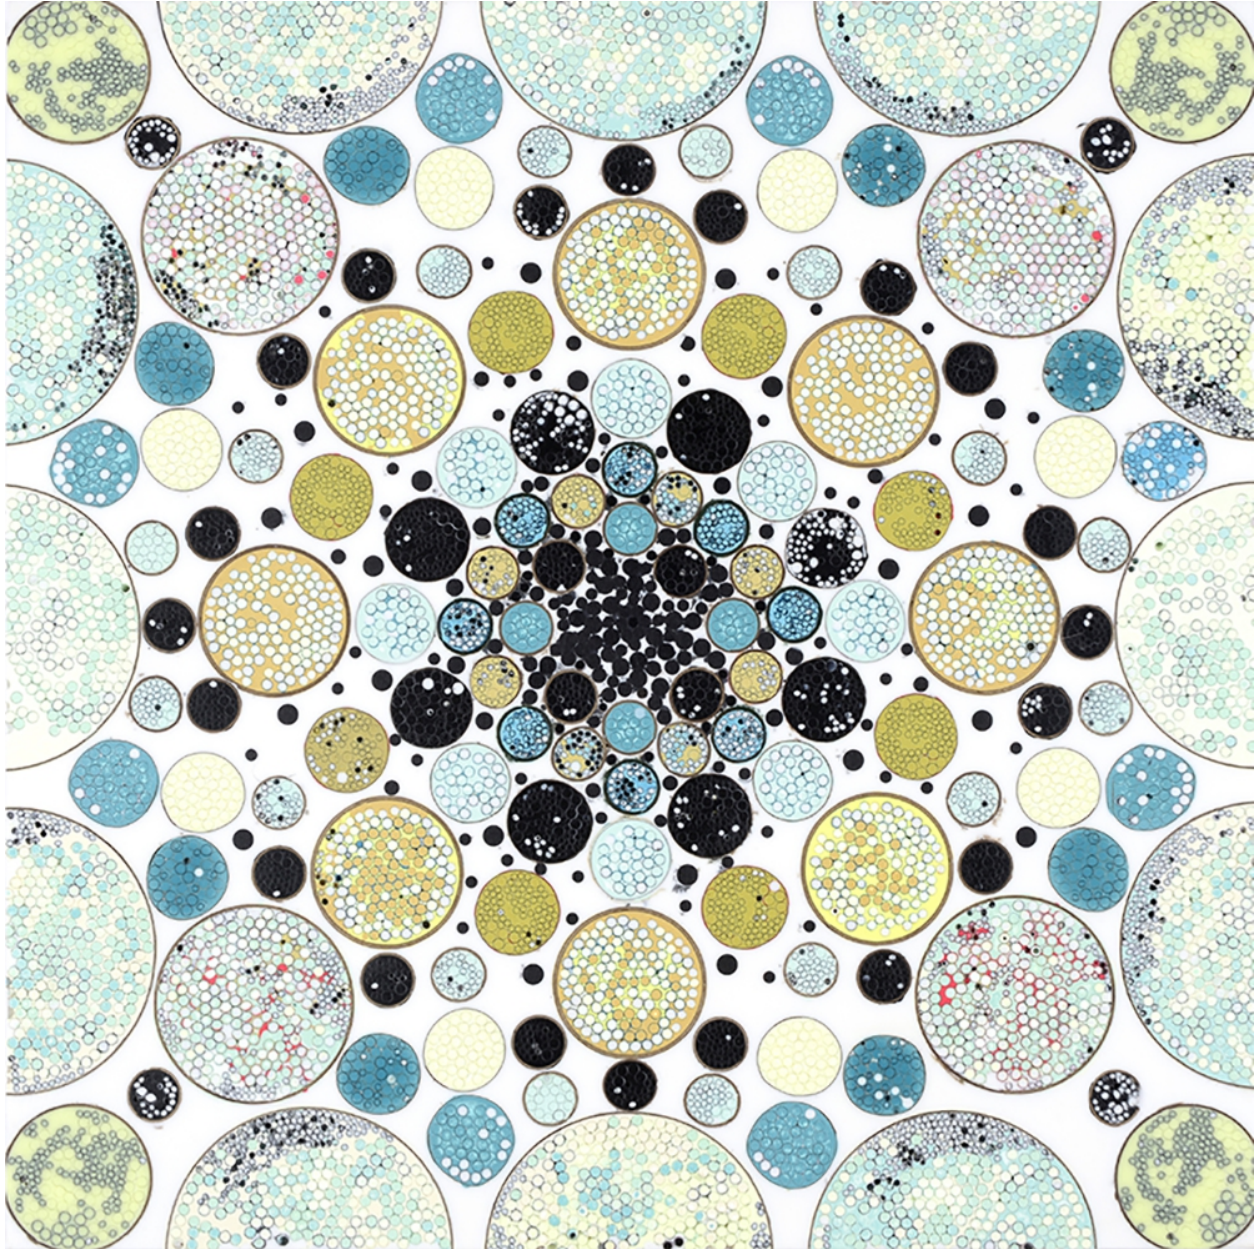

ROBISCHON

TERRY MAKER, *DIVINER (BLUE)*
mixed media, 26 x 26 x 3 in.
TM190