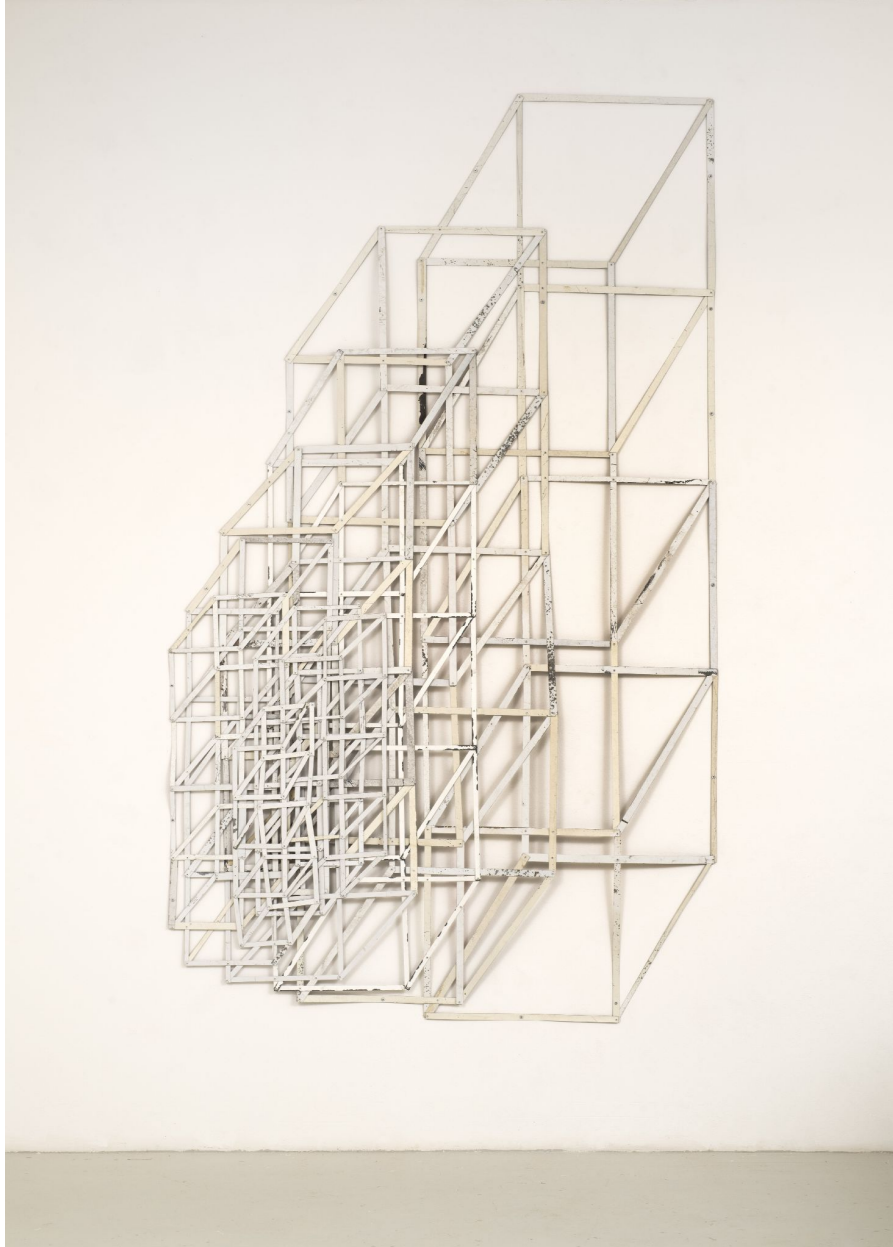

ROBISCHON

TED LARSEN, *FRESH FROZEN*
salvage steel with rivets, 95 1/2 x 58 x 2 in.
LAR195