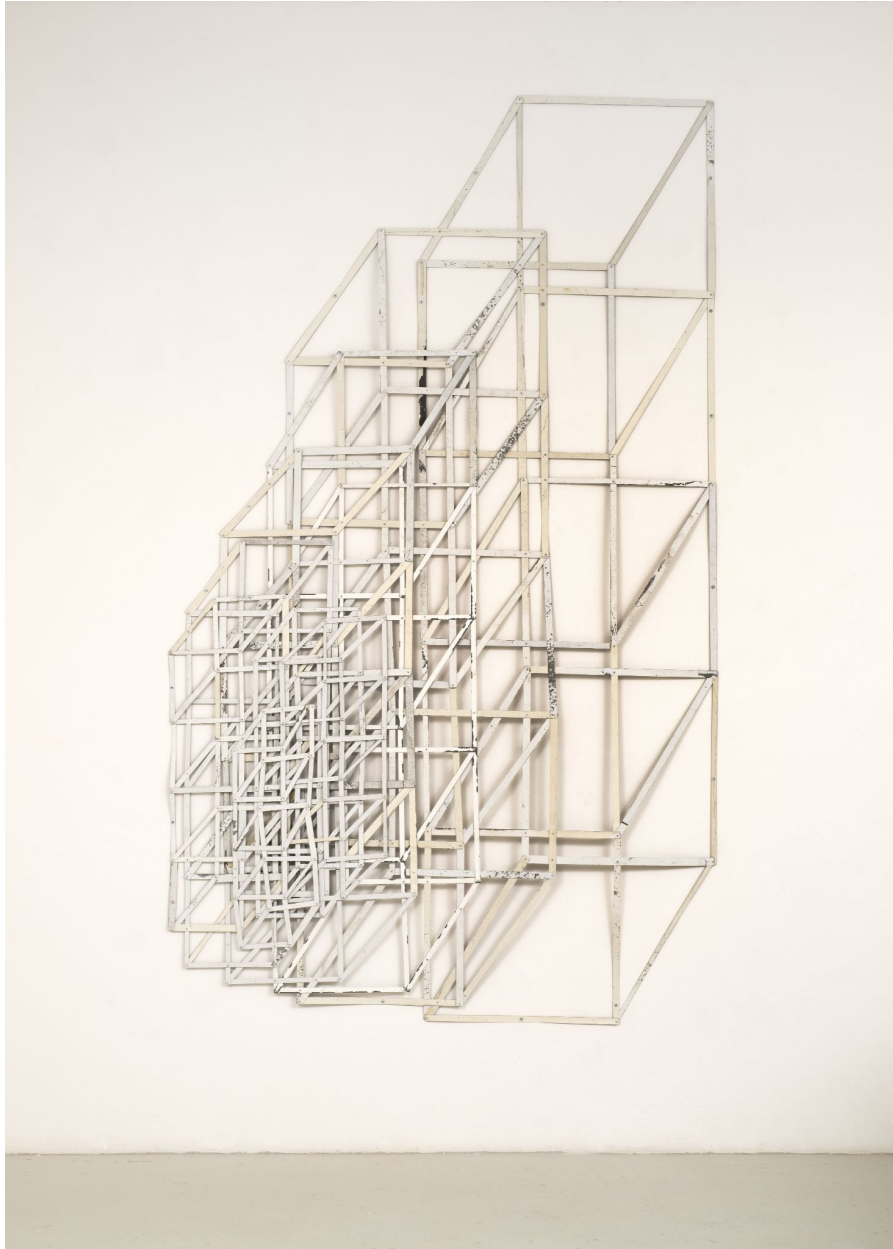

ROBISCHON

TED LARSEN, *FRESH FROZEN*
salvage steel with rivets, 95 1/2 x 58 x 2 in.
LAR195