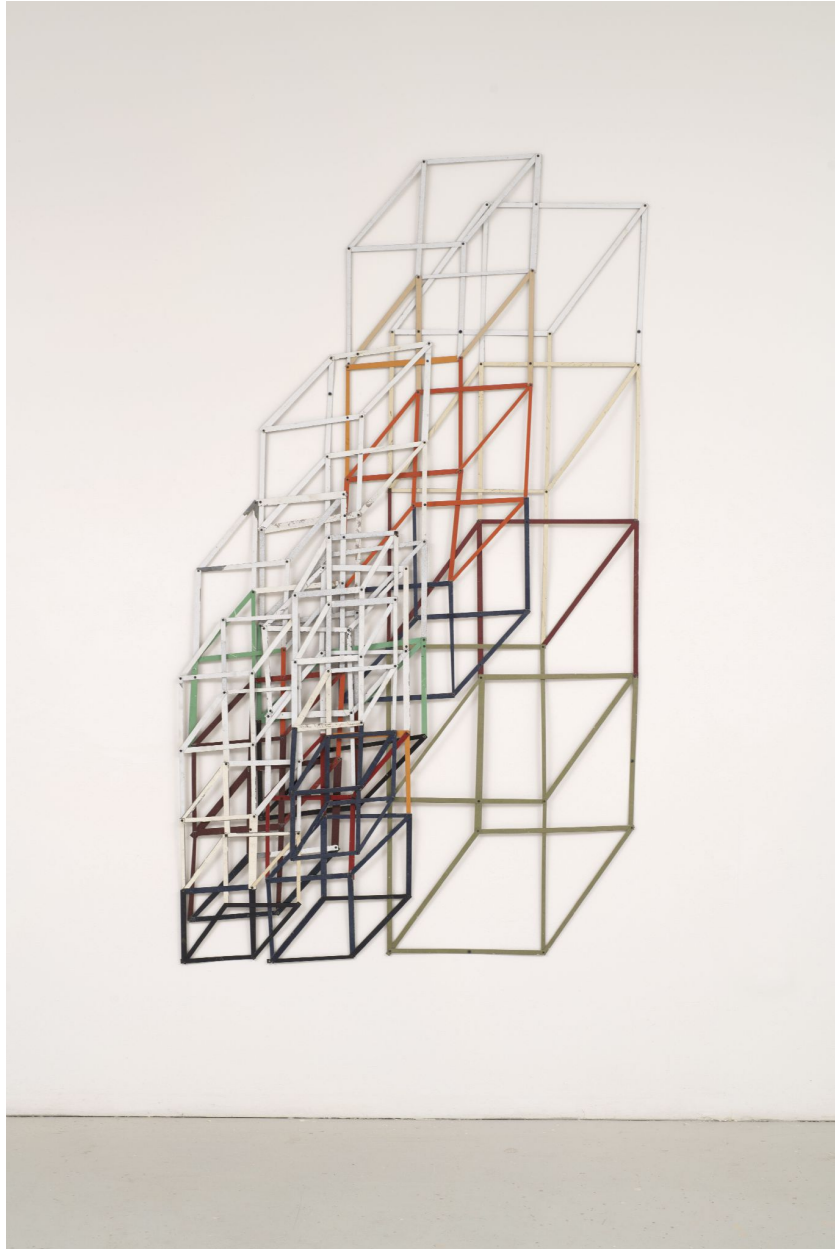

ROBISCHON

TED LARSEN, *DENSE SPACE*
salvage steel with rivets, 77 1/2 x 44 x 1 1/2 in.
LAR198