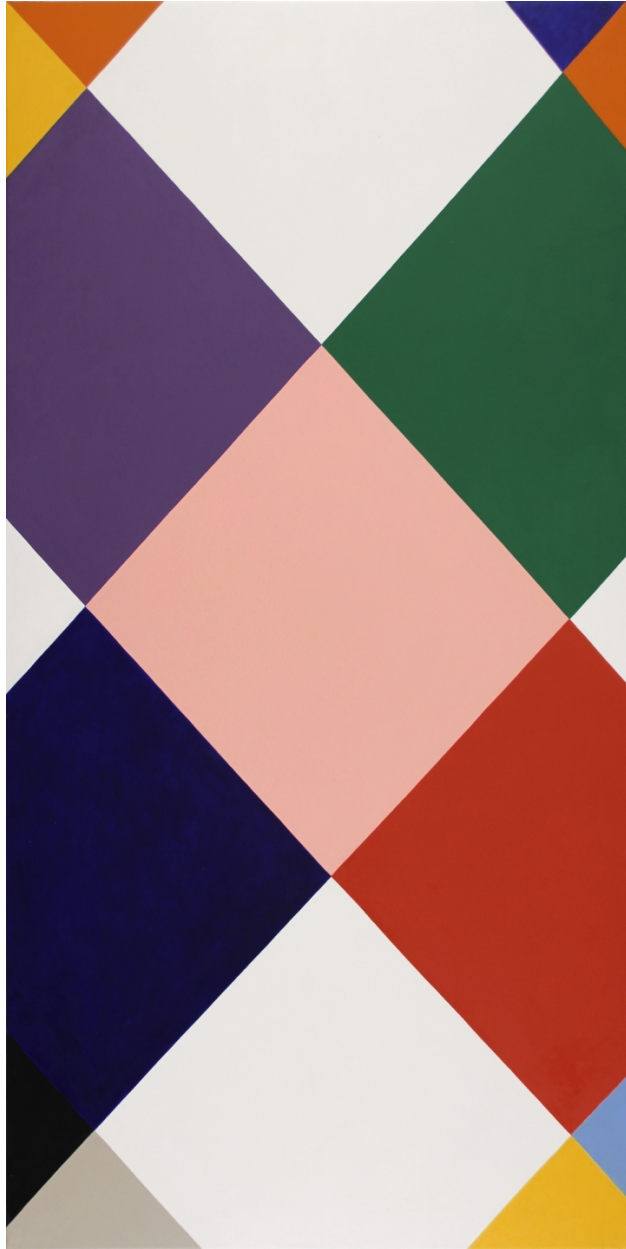

ROBISCHON

STEPHEN WESTFALL, *WILD CARD*
oil and alkyd on canvas, 72 x 36 in.
SWE014