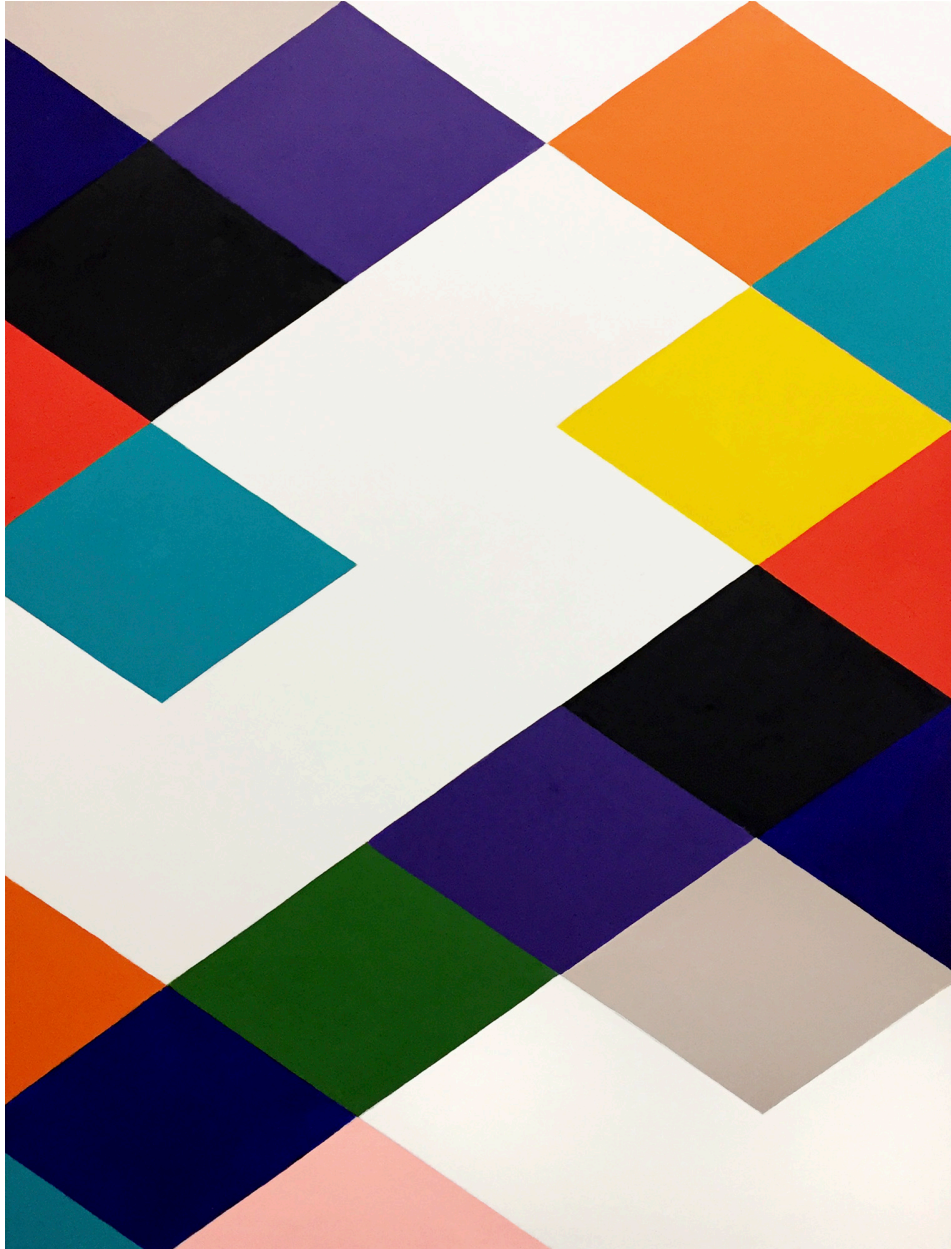

ROBISCHON

STEPHEN WESTFALL, *ARABESQUE*
oil and alkyd on canvas, 32 x 24 in. (81.3 x 61 cm)
SWE005