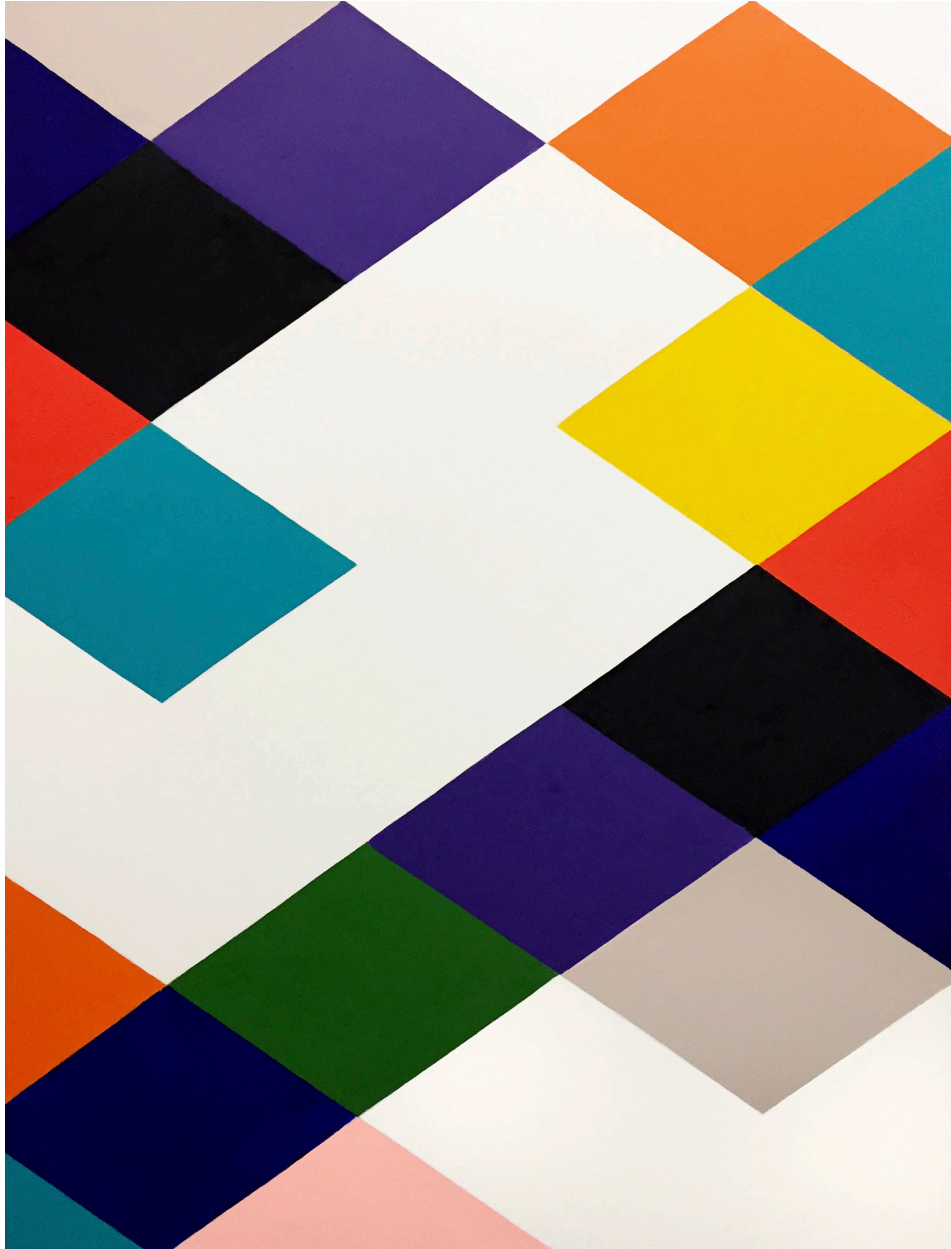

# ROBISCHON

STEPHEN WESTFALL, *ARABESQUE*  
oil and alkyd on canvas, 32 x 24 in. (81.3 x 61 cm)  
SWE005