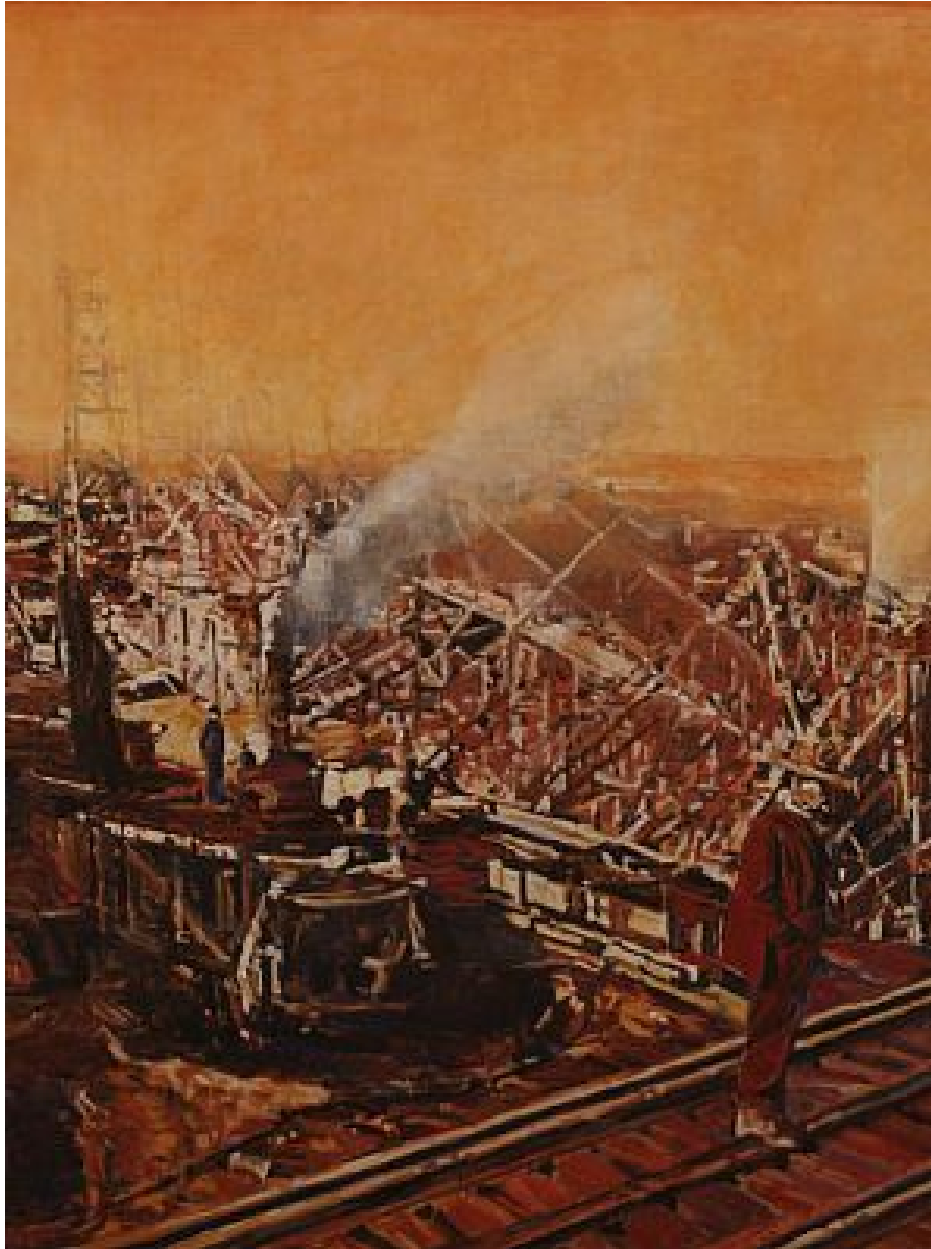

# ROBISCHON

STEPHEN BATURA, *outsider*  
48 x 36 in. (121.9 x 91.4 cm)  
BAT118