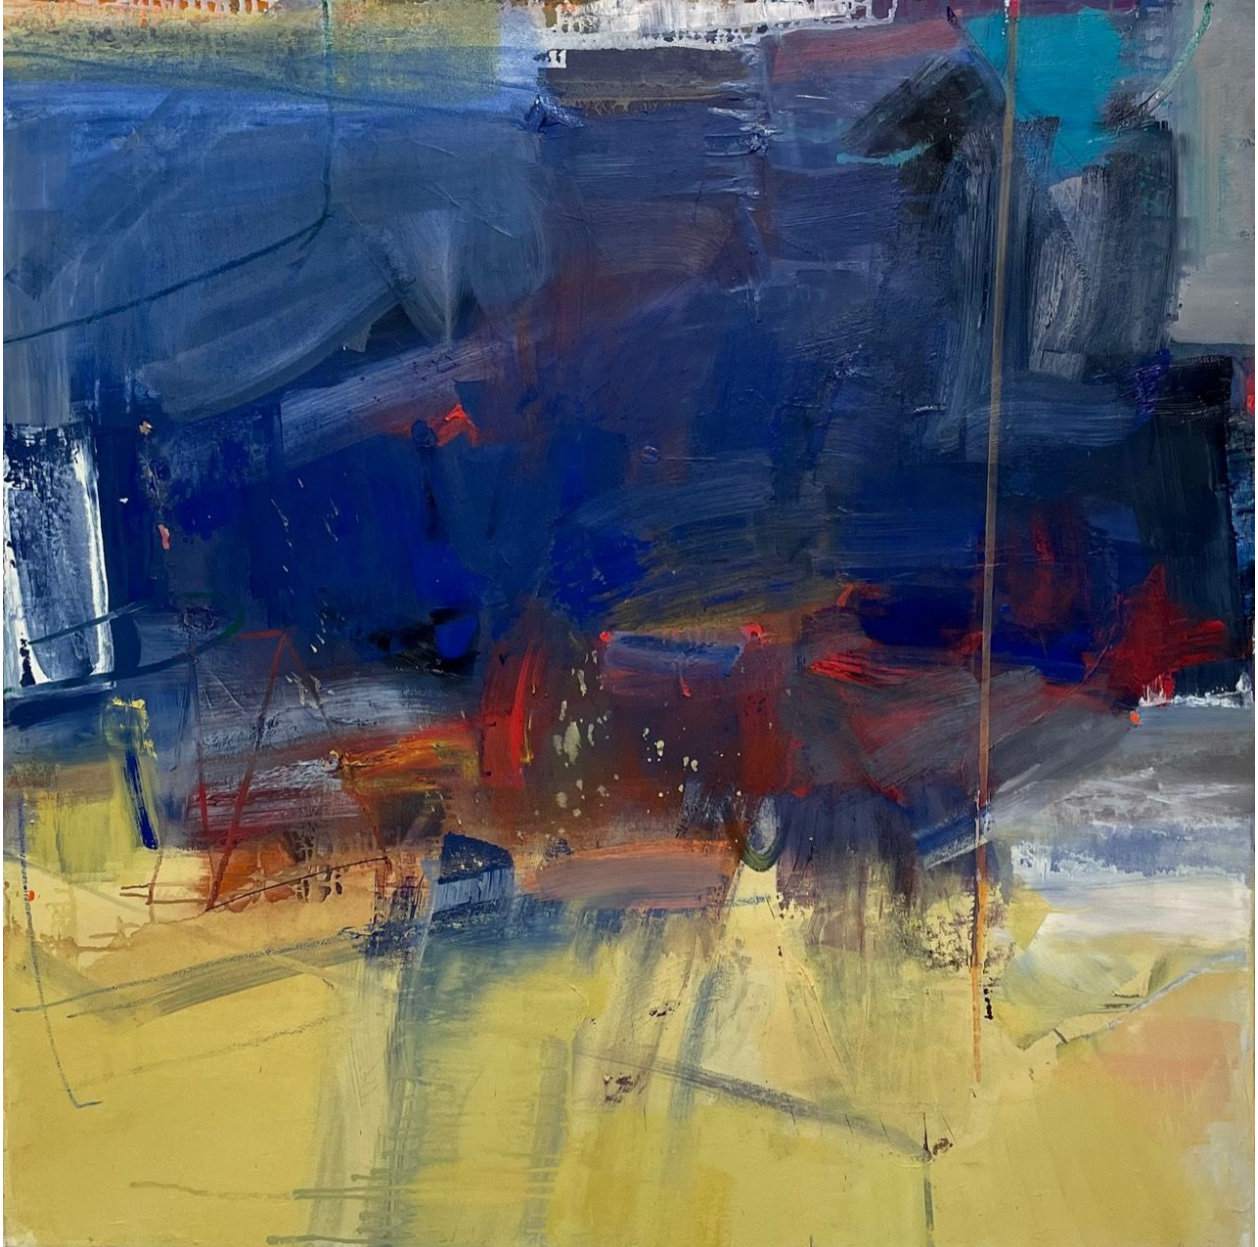

ROBISCHON

REBECCA CUMING, *RUSH*
oil on canvas, 40 x 40 in.
RCU018