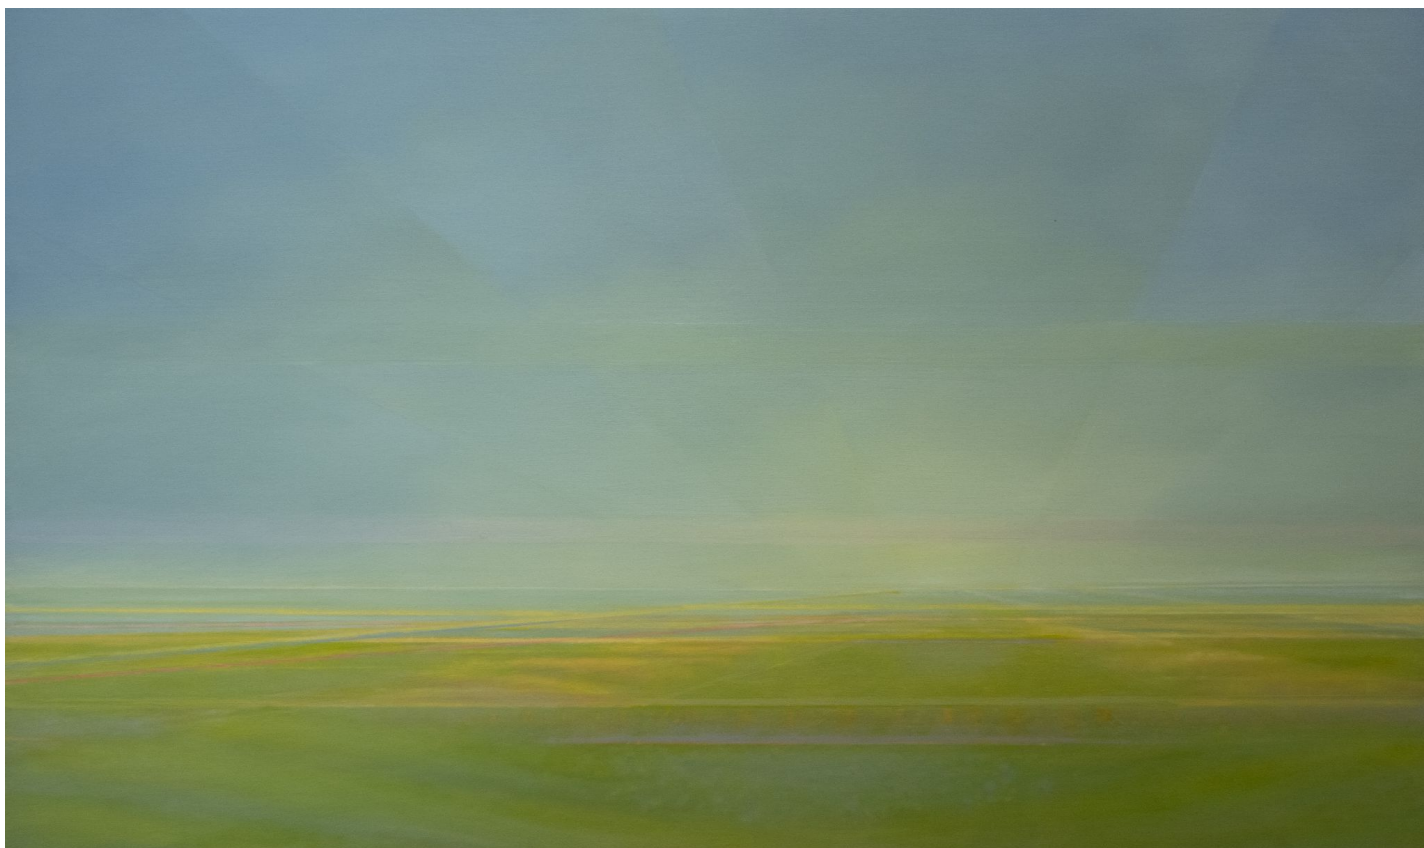

# ROBISCHON

PETER DI GESU, *TRACY'S STRUCTURE*  
oil on canvas, 36 x 60 in.  
PDG090