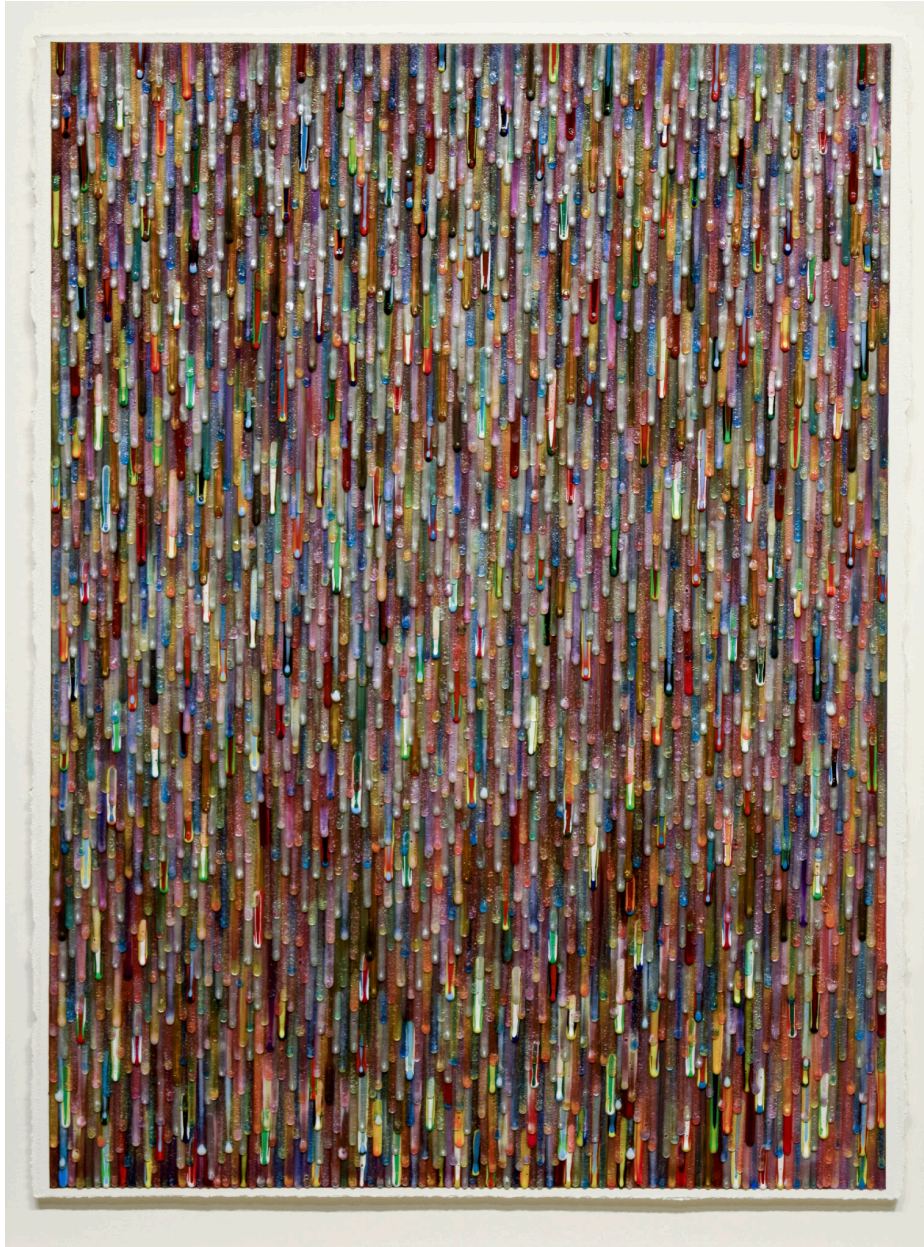

ROBISCHON

OMAR CHACON, *RELUCIENTE CHARALA*
acrylic on paper, 30 x 22 1/2 in.
OCH004