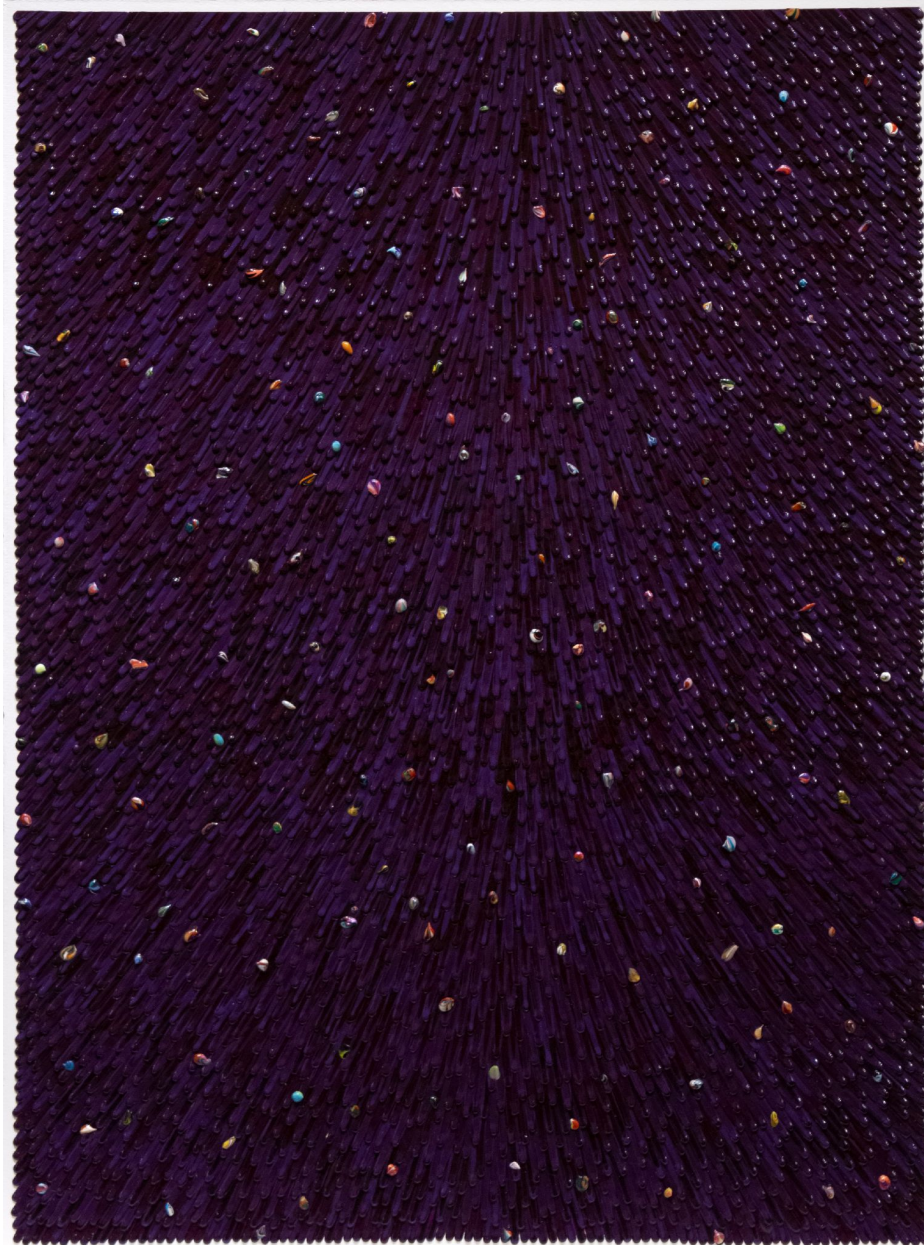

# ROBISCHON

OMAR CHACON, *ENSAYO DE GALACTIC MESSALINA I*  
acrylic on paper, 30 x 22 1/2 in.  
OCH025